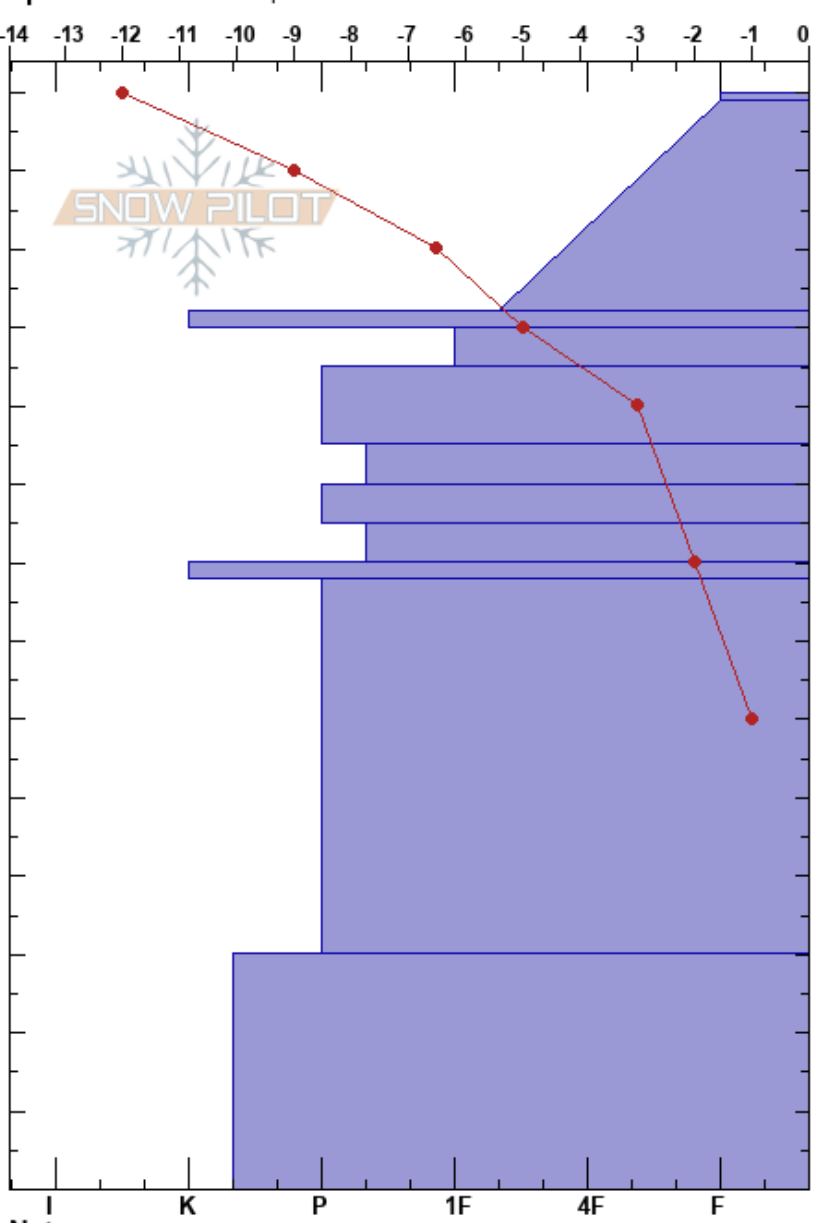

Svartholten  
 Indre Sogn  
 Norway  
 Elevation: 1150 m  
 Aspect:  
 Specifics: We skied slope

Jan Helge Aalbu  
 30/11/2017 - 10:00  
 Co-ord: 32V 388839E 6798582N  
 Slope Angle:  
 Wind Loading: no

Stability: Very Good HS:140 Layer Notes:  
 Air Temperature: -7°C PF:25 110-105cm:Problematic layer  
 Sky Cover: FEW  
 Precipitation: NO  
 Wind: E Calm

Height (cm)	Crystal		Moisture	$\rho$ kg/m <sup>3</sup>	Stability tests & Layer comments
	Form	Size			
140	V	3	D		
130	/	1-2	D		
110	⊙⊙				← ECTN22 @109cm
100	● (■)	0.5	D		
90	○	2	D		
80	●				
80	⊙⊙				
50	●		D		
15	○				