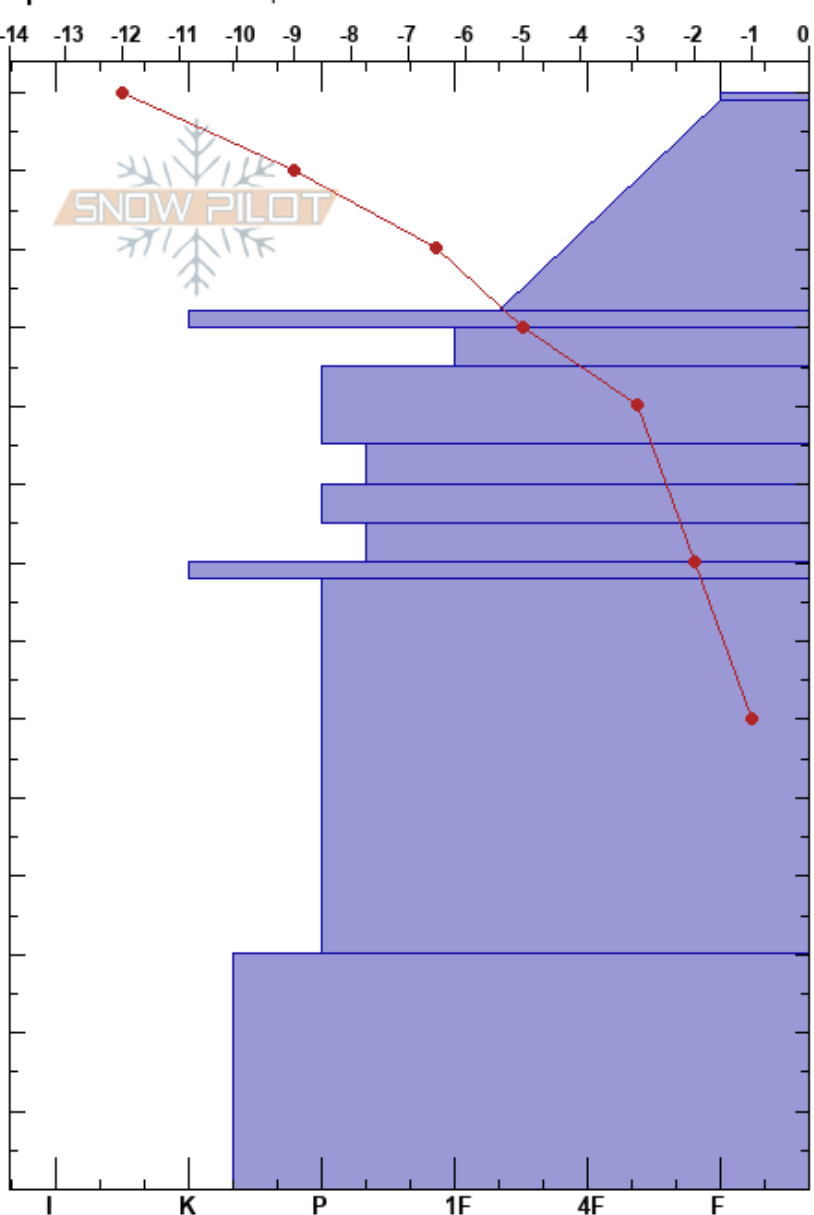

Svartholten
 Indre Sogn
 Norway
 Elevation: 1150 m
 Aspect:
 Specifics: We skied slope

Jan Helge Aalbu
 30/11/2017 - 10:00
 Co-ord: 32V 388839E 6798582N
 Slope Angle:
 Wind Loading: no

Stability: Very Good HS:140 Layer Notes:
 Air Temperature: -7°C PF:25 110-105cm:Problematic layer
 Sky Cover: FEW
 Precipitation: NO
 Wind: E Calm

Height (cm)	Crystal		ρ kg/m ³	Stability tests & Layer comments
	Form	Size		
140	V	3	D	
130	/	1-2	D	
120				
110	⊙⊙			← ECTN22 @109cm
105	● (■)	0.5	D	
100	○	2	D	
95	●			
90	○			
85	●			
80	⊙⊙			
70				
60				
50	●		D	
40				
30				
20				
10	○			
0				