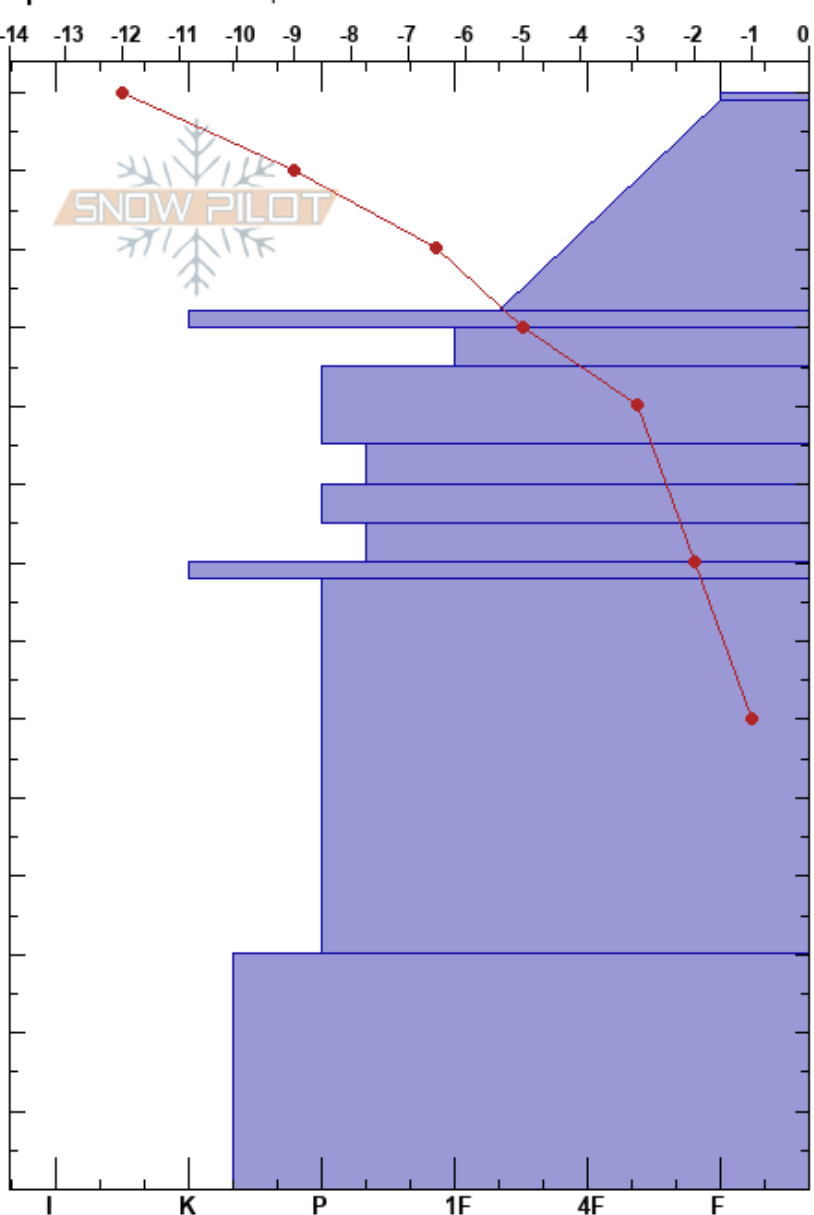

Svartholten  
 Indre Sogn  
 Norway  
 Elevation: 1150 m  
 Aspect:  
 Specifics: We skied slope

Jan Helge Aalbu  
 30/11/2017 - 10:00  
 Co-ord: 32V 388839E 6798582N  
 Slope Angle:  
 Wind Loading: no

Stability: Very Good HS:140 Layer Notes:  
 Air Temperature: -7°C PF:25 110-105cm:Problematic layer  
 Sky Cover: FEW  
 Precipitation: NO  
 Wind: E Calm

Height (cm)	Crystal		Moisture	$\rho$ kg/m <sup>3</sup>	Stability tests & Layer comments
	Form	Size			
140	V	3	D		
130	/	1-2	D		
120					
110	⊙⊙				← ECTN22 @109cm
105	● (■)	0.5	D		
100	○	2	D		
95	●				
90	○				
85	●				
80	⊙⊙				
70					
60					
50	●		D		
40					
30					
20					
10	○				
0					