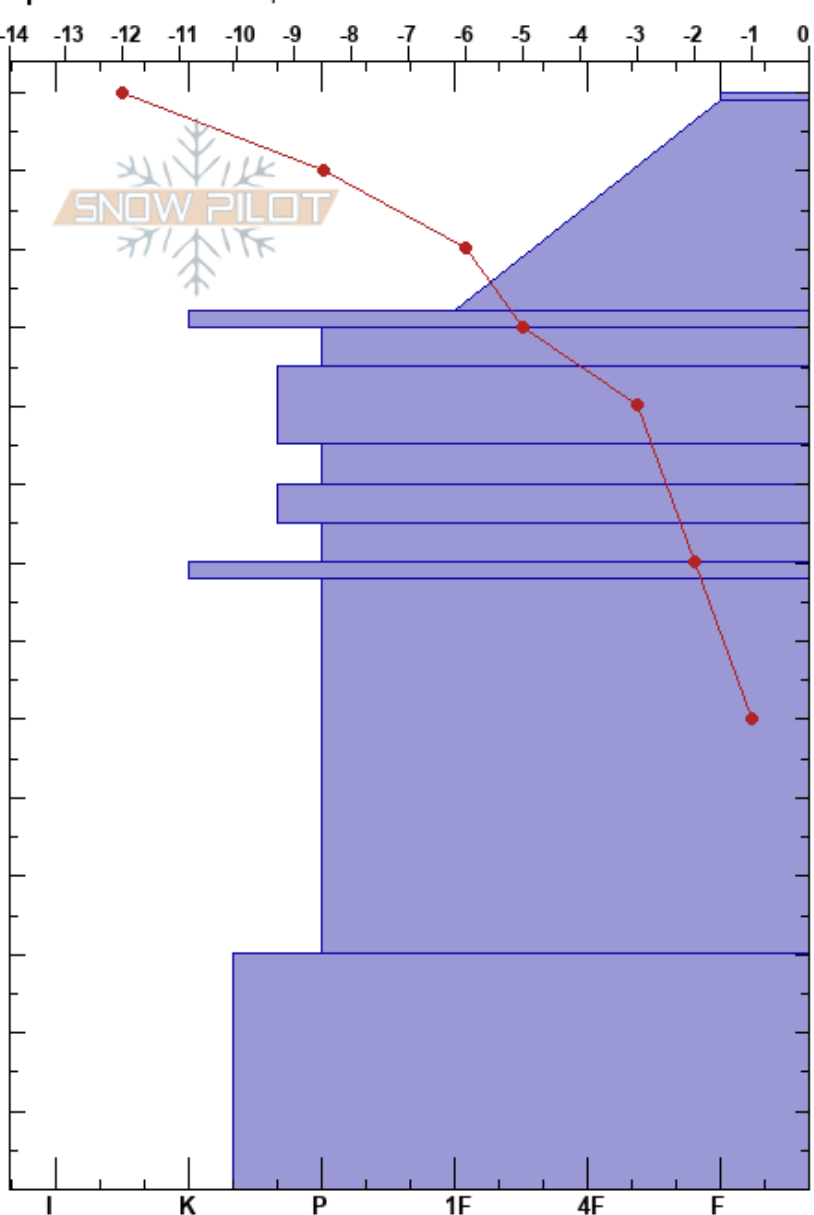

Svartholten
 Indre Sogn
 Norway
 Elevation: 1150 m
 Aspect:
 Specifics: We skied slope

Jan Helge Aalbu
 30/11/2017 - 10:00
 Co-ord: 32V 388839E 6798582N
 Slope Angle:
 Wind Loading: no

Stability: Very Good HS:140 Layer Notes:
 Air Temperature: -7°C PF:25 110-105cm:Problematic layer
 Sky Cover: FEW
 Precipitation: NO
 Wind: E Calm

Height (cm)	Crystal		Moisture	ρ kg/m ³	Stability tests & Layer comments
	Form	Size			
140	V				
130	/	2	D		
120					
110	⊙⊙				← ECTN22 @109cm
105	● (■)	0.5	D		
100	○	2	D		
95	●	0.5	D		
90	○	2	D		
85	●	0.5	D		
80	⊙⊙				
70					
60					
50	●				
40					
30					
20					
10	○				
0					