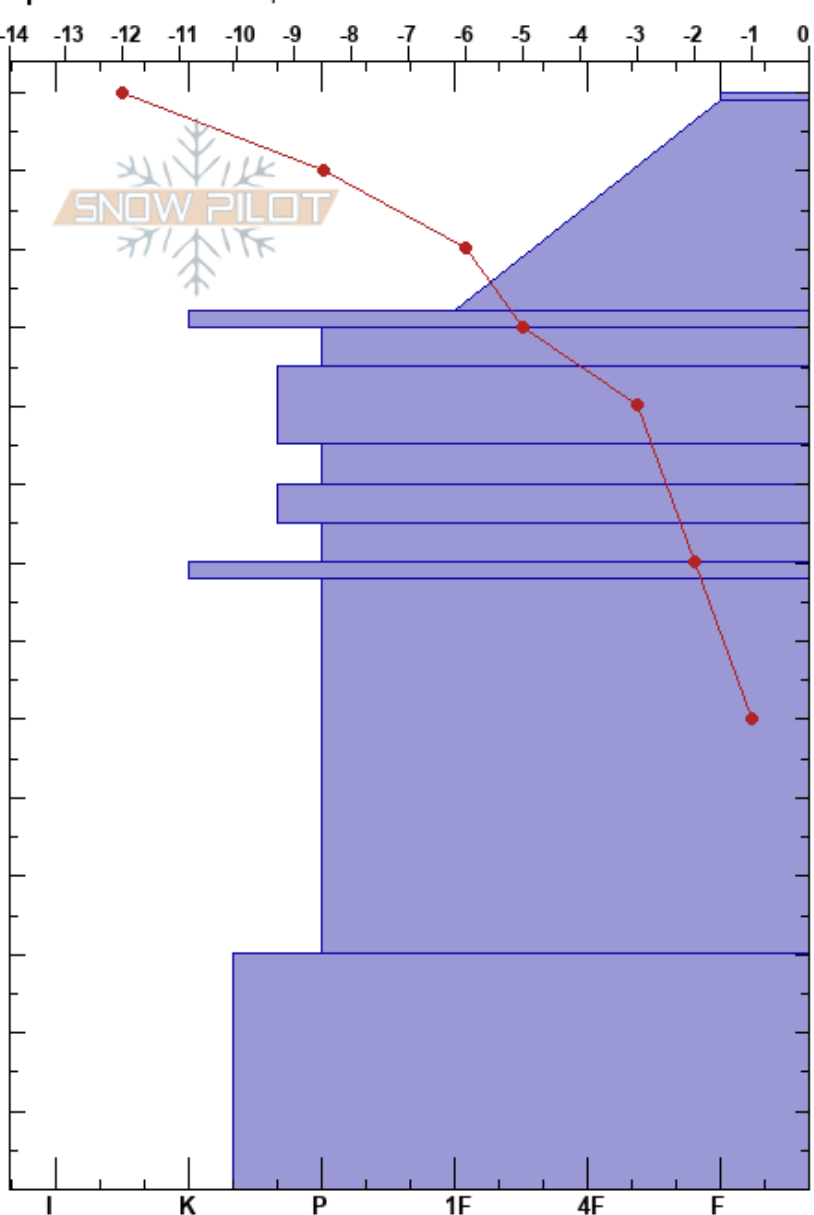

Svartholten
 Indre Sogn
 Norway
 Elevation: 1150 m
 Aspect:
 Specifics: We skied slope

Jan Helge Aalbu
 30/11/2017 - 10:00
 Co-ord: 32V 388839E 6798582N
 Slope Angle:
 Wind Loading: no

Stability: Very Good HS:140 Layer Notes:
 Air Temperature: -7°C PF:25 110-105cm:Problematic layer
 Sky Cover: FEW
 Precipitation: NO
 Wind: E Calm

Height (cm)	Crystal		Moisture	ρ kg/m ³	Stability tests & Layer comments
	Form	Size			
140	V		D		
130	/	2	D		
120					
110	⊙⊙				← ECTN22 @109cm
105	● (■)	0.5	D		
100	○	2	D		
95	●	0.5	D		
90	○	2	D		
85	●	0.5	D		
80	⊙⊙				
70					
60					
50	●				
40					
30					
20					
10	○				
0					