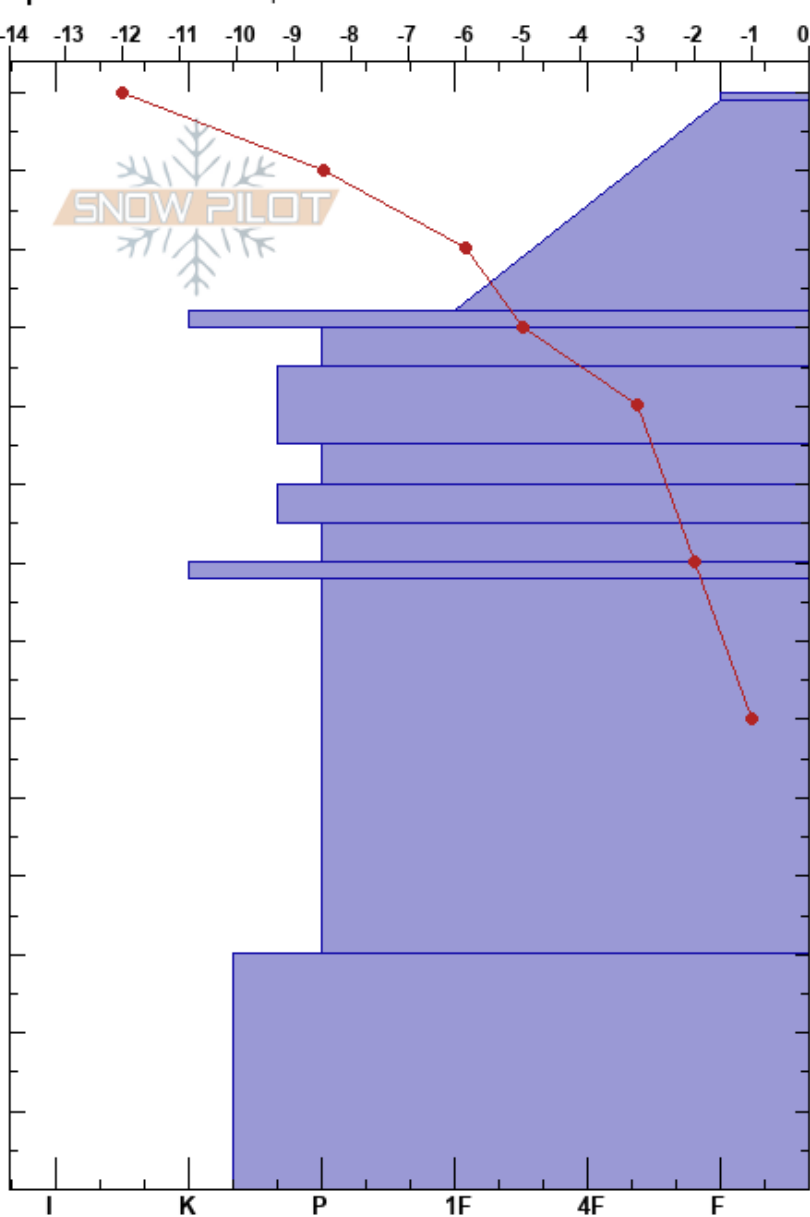

Svartholten
 Indre Sogn
 Norway
 Elevation: 1150 m
 Aspect:
 Specifics: We skied slope

Jan Helge Aalbu
 30/11/2017 - 10:00
 Co-ord: 32V 388839E 6798582N
 Slope Angle:
 Wind Loading: no

Stability: Very Good HS:140 Layer Notes:
 Air Temperature: -7°C PF:25 110-105cm:Problematic layer
 Sky Cover: FEW
 Precipitation: NO
 Wind: E Calm

Height (cm)	Crystal		Moisture	ρ kg/m ³	Stability tests & Layer comments
	Form	Size			
140	V		D		
130	/	2	D		
120					
110	⊙⊙				← ECTN22 @109cm
105	● (■)	0.5	D		
100	○	2	D		
95	●	0.5	D		
90	○	2	D		
85	●	0.5	D		
80	⊙⊙				
70					
60					
50	●				
40					
30					
20					
10	○				
0					