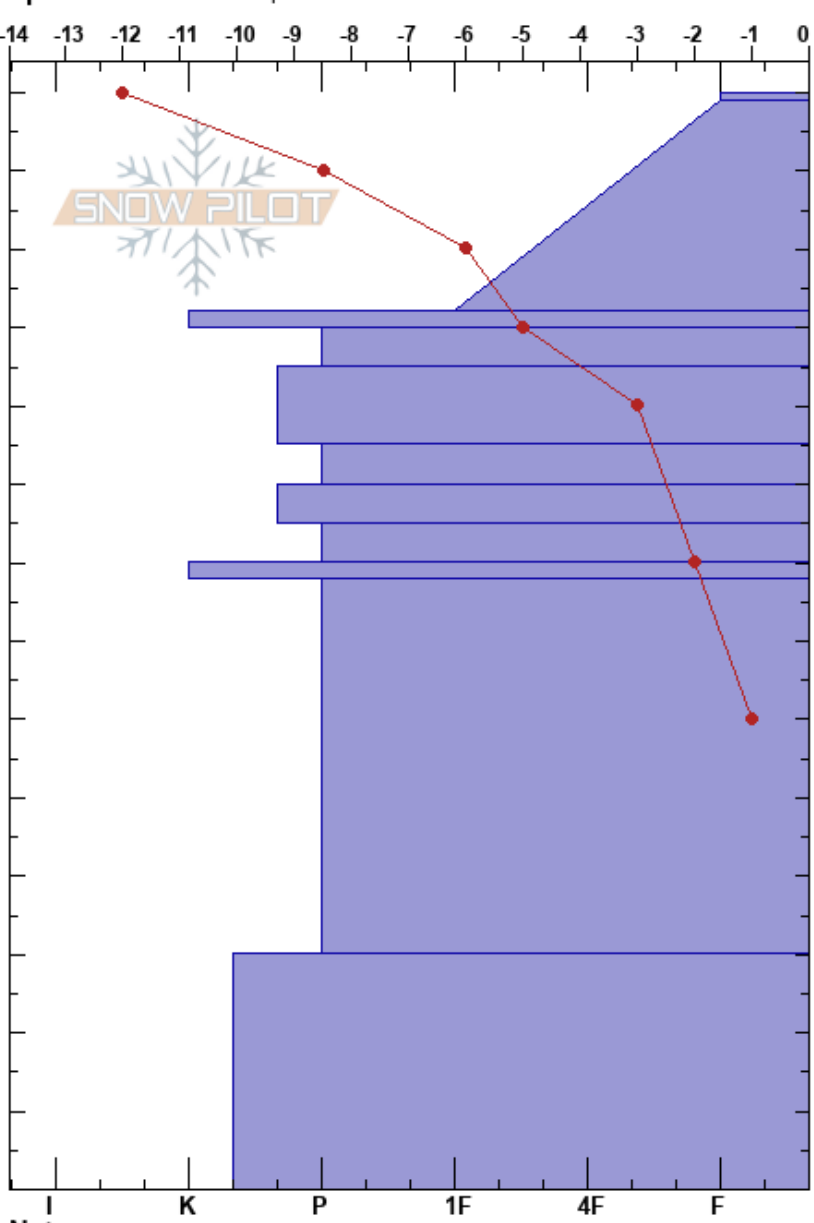

Svartholten
 Indre Sogn
 Norway
 Elevation: 1150 m
 Aspect:
 Specifics: We skied slope

Jan Helge Aalbu
 30/11/2017 - 10:00
 Co-ord: 32V 388839E 6798582N
 Slope Angle:
 Wind Loading: no

Stability: Very Good HS:140 Layer Notes:
 Air Temperature: -7°C PF:25 110-105cm:Problematic layer
 Sky Cover: FEW
 Precipitation: NO
 Wind: E Calm

Height (cm)	Crystal		Moisture	ρ kg/m ³	Stability tests & Layer comments
	Form	Size			
140	V		D		
130	/	2	D		
120					
110	⊙				← ECTN22 @109cm
105	● (■)	0.5	D		
100	○	2	D		
95	●	0.5	D		
90	○	2	D		
85	●	0.5	D		
80	⊙				
70					
60					
50	●				
40					
30					
20					
10	○				
0					