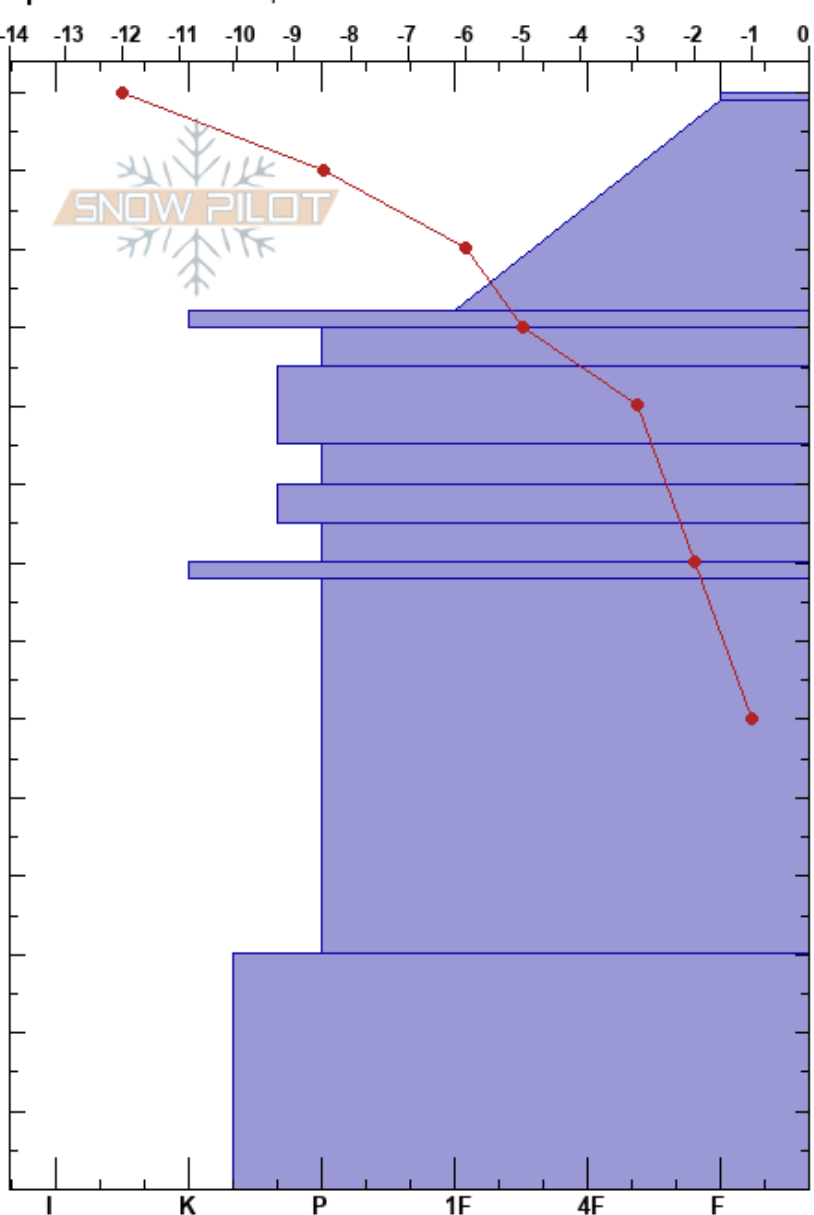

Svartholten
 Indre Sogn
 Norway
 Elevation: 1150 m
 Aspect:
 Specifics: We skied slope

Jan Helge Aalbu
 30/11/2017 - 10:00
 Co-ord: 32V 388839E 6798582N
 Slope Angle:
 Wind Loading: no

Stability: Very Good HS:140
 Air Temperature: -7°C PF:25 110-105cm:Problematic layer
 Sky Cover: FEW
 Precipitation: NO
 Wind: E Calm

Height (cm)	Crystal		Moisture	ρ kg/m ³	Stability tests & Layer comments
	Form	Size			
140	V		D		
130	/	2	D		
120					
110	⊙⊙				← ECTN22 @109cm
105	● (■)	0.5	D		
100	○	2	D		
95	●	0.5	D		
90	○	2	D		
85	●	0.5	D		
80	⊙⊙				
70					
60					
50	●				
40					
30					
20					
10	○				
0					