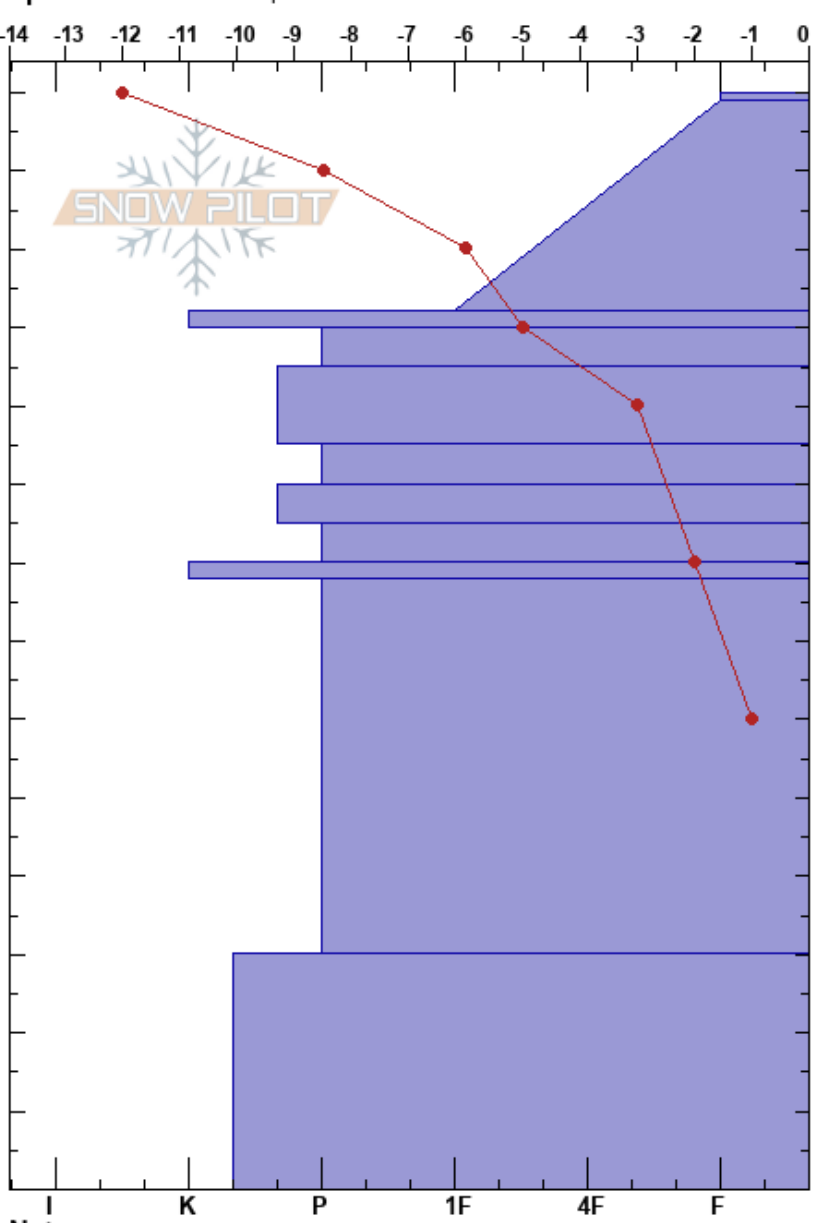

Svartholten
 Indre Sogn
 Norway
 Elevation: 1150 m
 Aspect:
 Specifics: We skied slope

Jan Helge Aalbu
 30/11/2017 - 10:00
 Co-ord: 32V 388839E 6798582N
 Slope Angle:
 Wind Loading: no

Stability: Very Good HS:140 Layer Notes:
 Air Temperature: -7°C PF:25 110-105cm:Problematic layer
 Sky Cover: FEW
 Precipitation: NO
 Wind: E Calm

Height (cm)	Crystal		Moisture	ρ kg/m ³	Stability tests & Layer comments
	Form	Size			
140	V		D		
130	/	2	D		
120					
110	⊙⊙				← ECTN22 @109cm
105	● (■)	0.5	D		
100	○	2	D		
95	●	0.5	D		
90	○	2	D		
85	●	0.5	D		
80	⊙⊙				
70					
60					
50	●				
40					
30					
20					
10	○				
0					