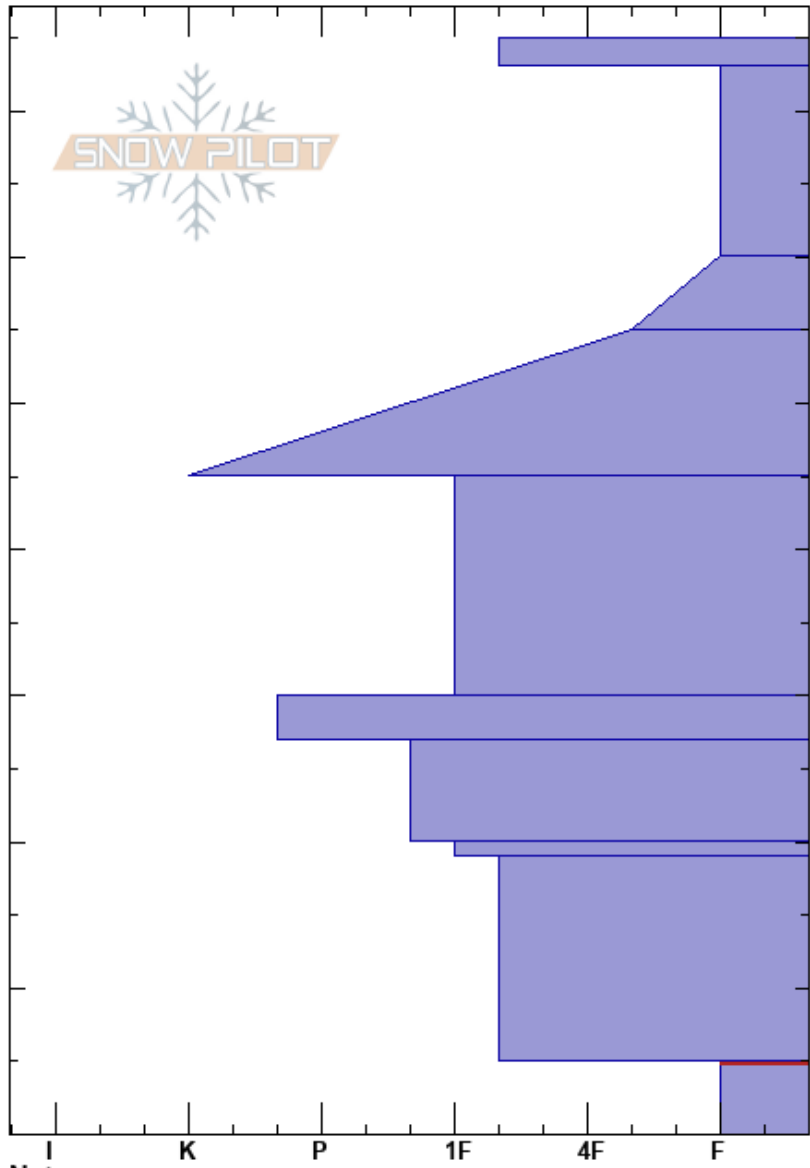

S. End, Lionhead Ridge
 Lionhead Range
 MT
 Elevation: 8640 ft
 Aspect: 35°
 Specifics:

Gabrielle Antonioli
 11/28/2017 - 12:28pm
 Co-ord: 44.70646N, -111.30540W
 Slope Angle: 30°
 Wind Loading: no

Stability: Fair Unstable
 Air Temperature: -4°C
 Sky Cover: SCT
 Precipitation: NO
 Wind: SW Calm

HS:75
 PS: 10 5-0cm:Problematic layer

Crystal Form	Crystal Size	Moisture	ρ kg/m ³	Stability tests & Layer comments
				← CT1 @73cm
				← CT15, Q2 @55cm ← ECTN14 @55cm
				← CT18, Q1 @5cm ← ECTP17 @5cm ← PST99.9/100 (End) @5cm
□	2-4	M		