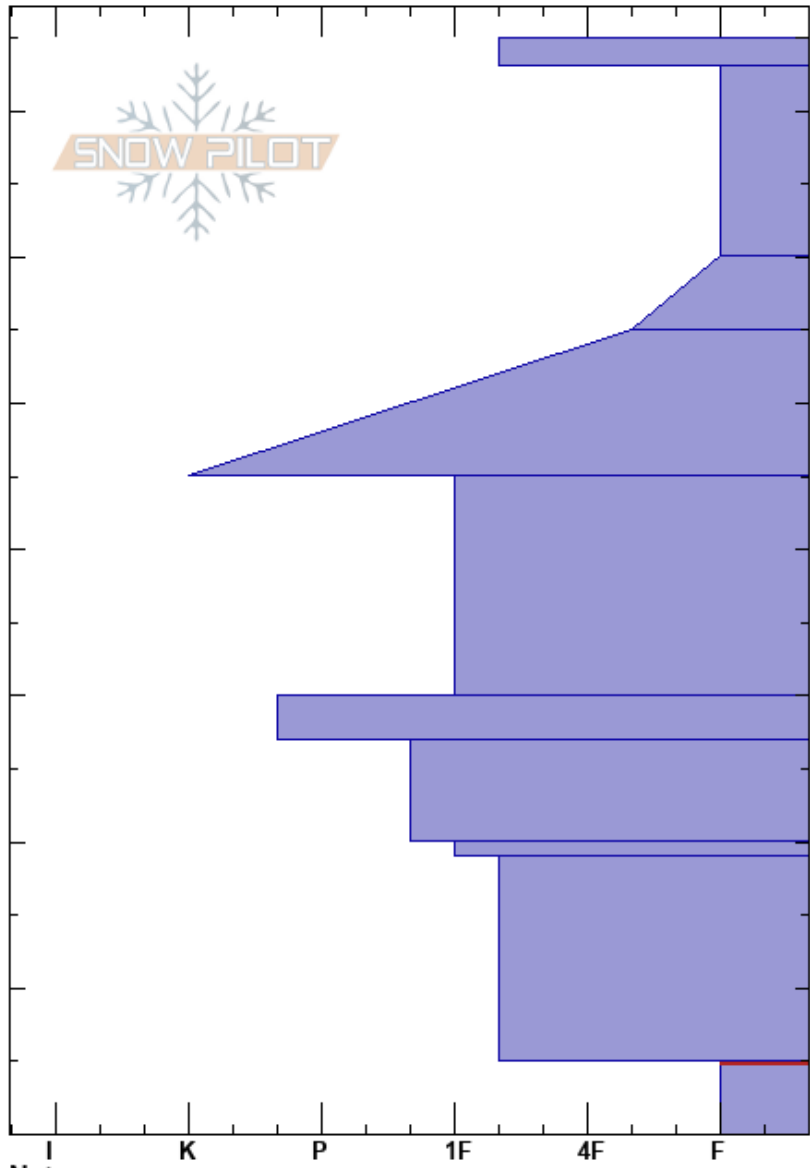

S. End, Lionhead Ridge
 Lionhead Range
 MT
 Elevation: 8640 ft
 Aspect: 35°
 Specifics:

Gabrielle Antonioli
 11/28/2017 - 12:28pm
 Co-ord: 44.70646N, -111.30540W
 Slope Angle: 30°
 Wind Loading: no

Stability: Fair Unstable
 Air Temperature: -4°C
 Sky Cover: SCT
 Precipitation: NO
 Wind: SW Calm

HS:75
 PS: 10
 5-0cm:Problematic layer

Crystal Form	Crystal Size	Moisture	ρ kg/m ³	Stability tests & Layer comments
				← CT1 @73cm
				← CT15, Q2 @55cm ← ECTN14 @55cm
				← CT18, Q1 @5cm ← ECTP17 @5cm ← PST99.9/100 (End) @5cm
□	2-4	M		