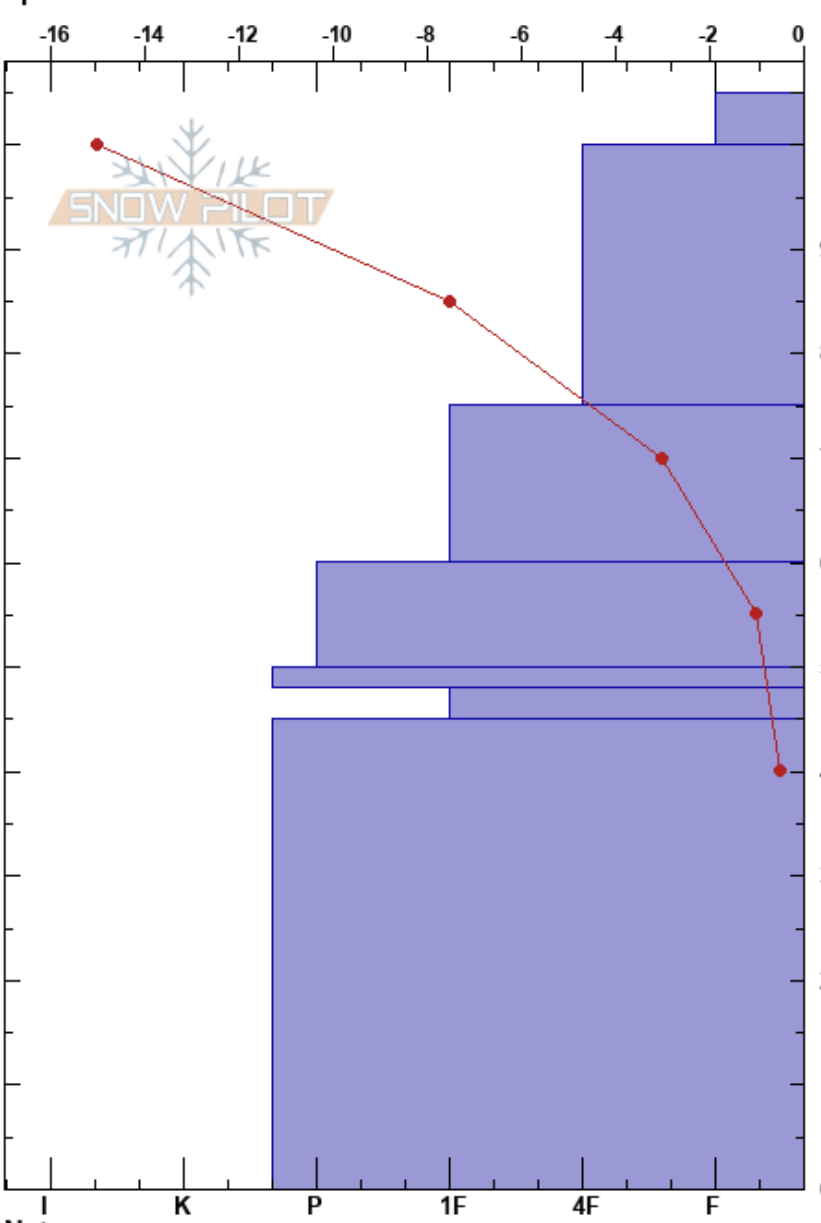

Fv 50 Vestredalen
 Indre Sogn
 Norway
 Elevation: 1300 m
 Aspect: NE
 Specifics:

Jens Tveit
 29/11/2017 - 13:13
 Co-ord: 60.76070N, 7.56130E
 Slope Angle:
 Wind Loading:

Stability:
 Air Temperature: -15°C
 Sky Cover:
 Precipitation: NO
 Wind:

HS:105
 Layer Notes:
 45-0cm: Vekslande skarelag. Hardt.

Form	Crystal		Moisture	ρ kg/m ³	Stability tests & Layer comments
	Size				
/	1.5				
/	1				
•	1				
•	0.5				
⊙	1.5				
□	1.5				
⊙					45-0cm: Vekslande skarelag. Hardt.