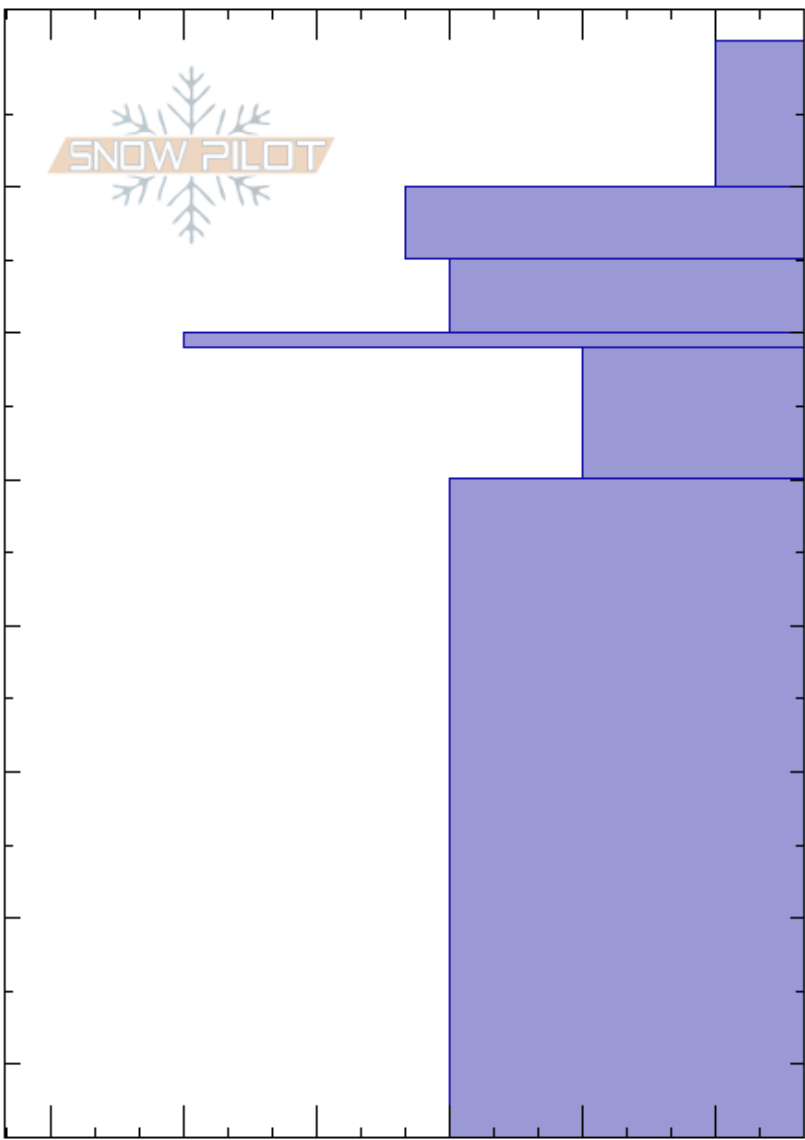

Rauset over tregrense
 Indre Fjordane
 Norway
Elevation: 840 m
Aspect: SE
Specifics:

Lars-Ove Eikje
 28/11/2017 - 11:00
Co-ord: 32V 344831E 6854037N
Slope Angle: 10°
Wind Loading:

Stability:
Air Temperature: -3°C
Sky Cover:
Precipitation: NO
Wind:

HS:75
Layer Notes:
 0-10cm: Some facets
 20-21cm: Thin crust

Depth (cm)	Crystal		Moisture	ρ kg/m ³	Stability tests & Layer comments
	Form	Size			
0-10	/		D		0-10cm: Some facets
10-20	⊙⊙		D		
20-21	●		D		20-21cm: Thin crust
21-22	■		D		
22-30	●		D-M		
30-50					
50-75	●		D-M		