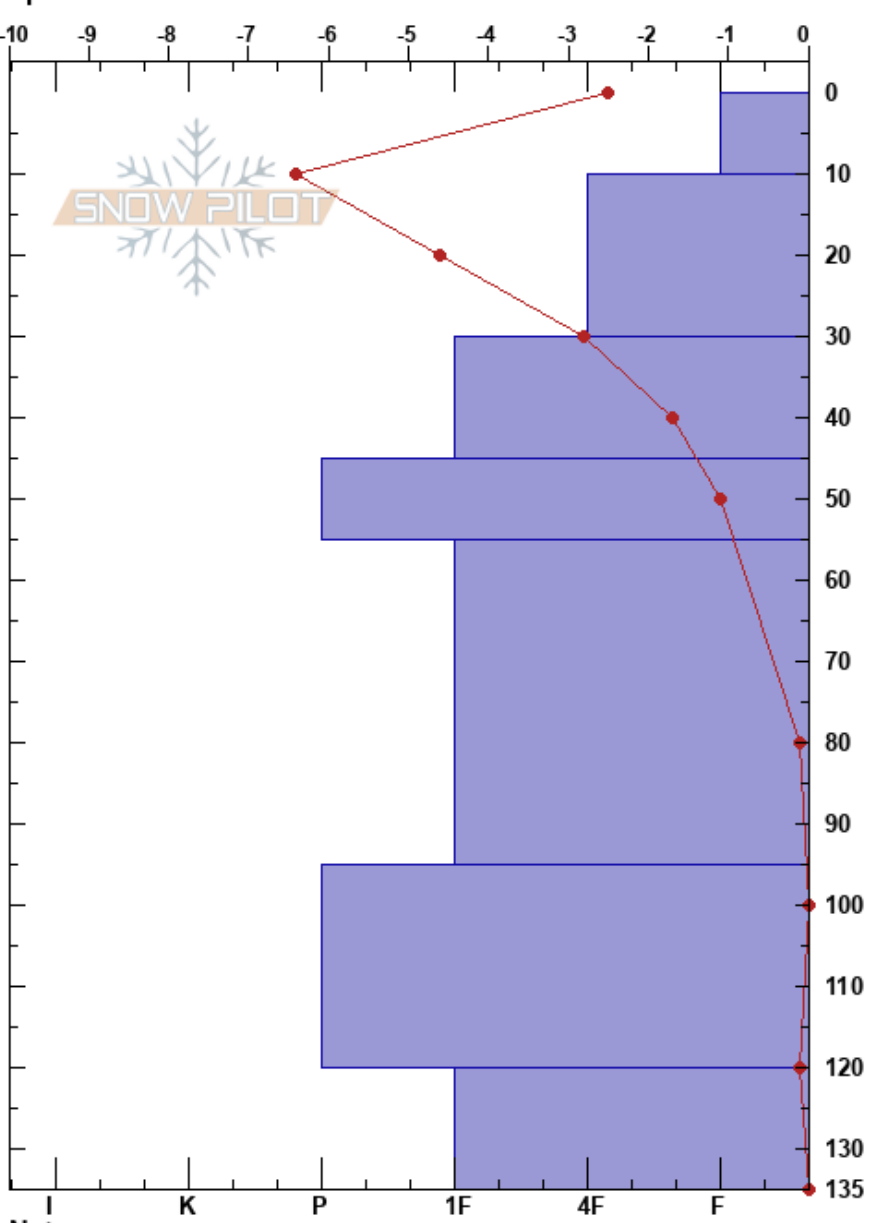

Rauset tregrense  
 Indre Fjordane  
 Norway  
 Elevation: 700 m  
 Aspect: E  
 Specifics:

Lars-Ove Eikje  
 28/11/2017 - 12:30  
 Co-ord: 32V 345152E 6853845N  
 Slope Angle: 14°  
 Wind Loading:

Stability:  
 Air Temperature: -1.5°C  
 Sky Cover:  
 Precipitation: NO  
 Wind:

HS:135  
 0-10cm: Faceting started  
 45-55cm: Faceting started over/under

| Form | Crystal Size | Moisture | $\rho$ kg/m <sup>3</sup> | Stability tests & Layer comments                       |
|------|--------------|----------|--------------------------|--|
| /    | 1.5          | D        |                          | 0-10cm: Faceting started                               |
| •    | 1            | D        |                          |  |
| •    | 0.5          | D-M      |                          |  |
| ⊙⊙   | 1.5          | M        |                          | ← ECTN19 @45cm<br>45-55cm: Faceting started over/under |
| •    | 0.5          |          |                          |  |
| ○    | 2.5          | M        |                          |  |
| ○    | 1.5          | M        |                          |  |