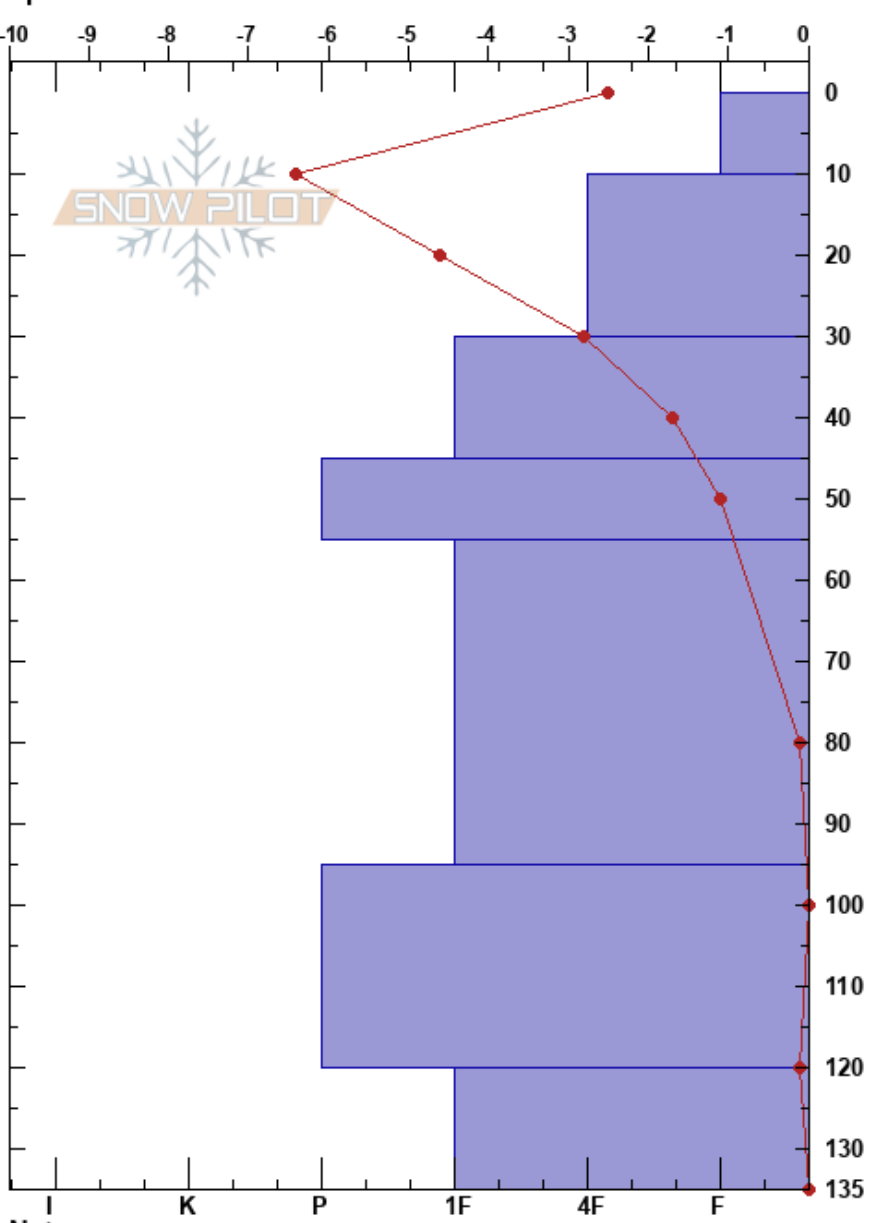

Rauset tregrense
 Indre Fjordane
 Norway
 Elevation: 700 m
 Aspect: E
 Specifics:

Lars-Ove Eikje
 28/11/2017 - 12:30
 Co-ord: 32V 345152E 6853845N
 Slope Angle: 14°
 Wind Loading:

Stability:
 Air Temperature: -1.5°C
 Sky Cover:
 Precipitation: NO
 Wind:

HS:135
 0-10cm: Faceting started
 45-55cm: Faceting started over/under

Form	Crystal Size	Moisture	ρ kg/m ³	Stability tests & Layer comments
/	1.5	D		0-10cm: Faceting started
•	1	D		
•	0.5	D-M		
⊙⊙	1.5	M		← ECTN19 @45cm 45-55cm: Faceting started over/under
•	0.5			
○	2.5	M		
○	1.5	M		