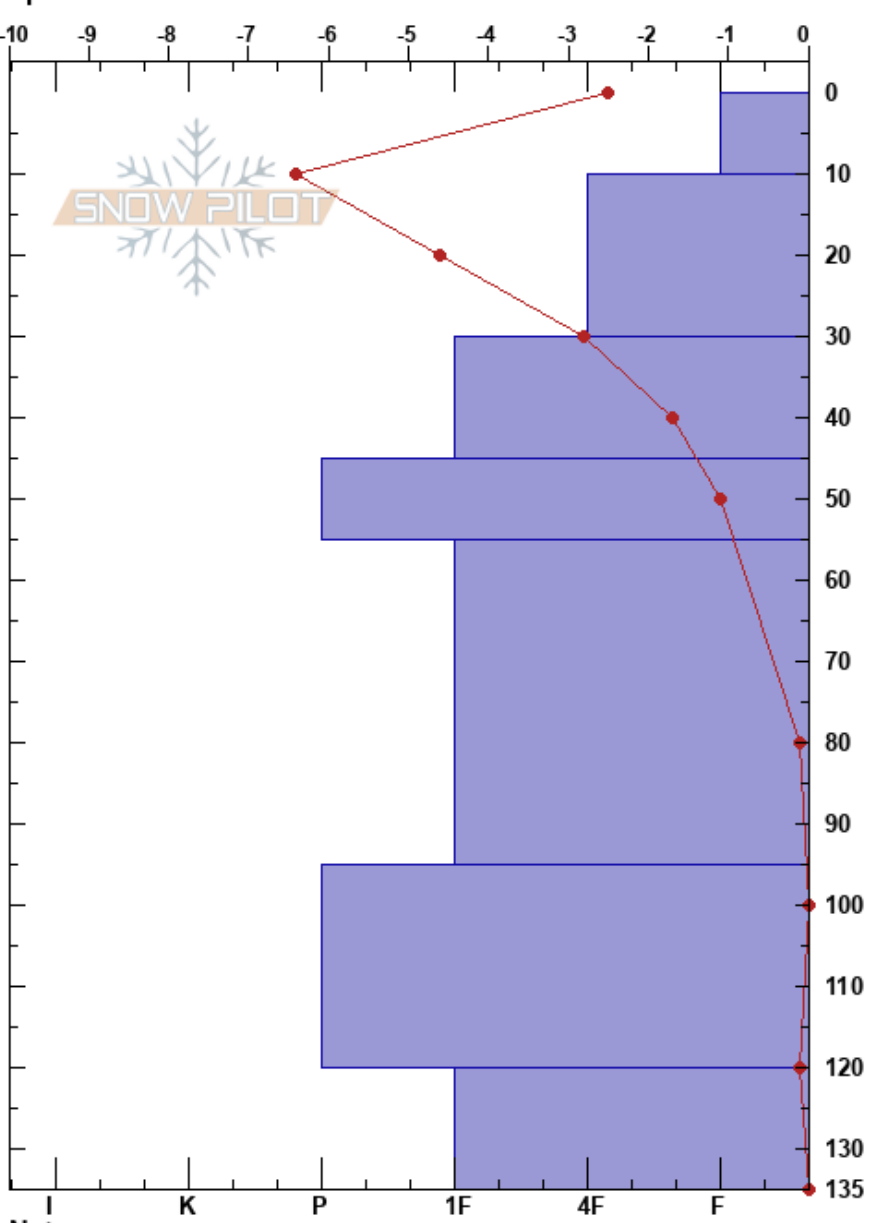

Rauset tregrense  
 Indre Fjordane  
 Norway  
 Elevation: 700 m  
 Aspect: E  
 Specifics:

Lars-Ove Eikje  
 28/11/2017 - 12:30  
 Co-ord: 32V 345152E 6853845N  
 Slope Angle: 14°  
 Wind Loading:

Stability:  
 Air Temperature: -1.5°C  
 Sky Cover:  
 Precipitation: NO  
 Wind:

HS:135  
 0-10cm: Faceting started  
 45-55cm: Faceting started over/under

Form	Crystal Size	Moisture	$\rho$ kg/m <sup>3</sup>	Stability tests & Layer comments
/	1.5	D		0-10cm: Faceting started
•	1	D		
•	0.5	D-M		
⊙⊙	1.5	M		← ECTN19 @45cm 45-55cm: Faceting started over/under
•	0.5			
○	2.5	M		
○	1.5	M		