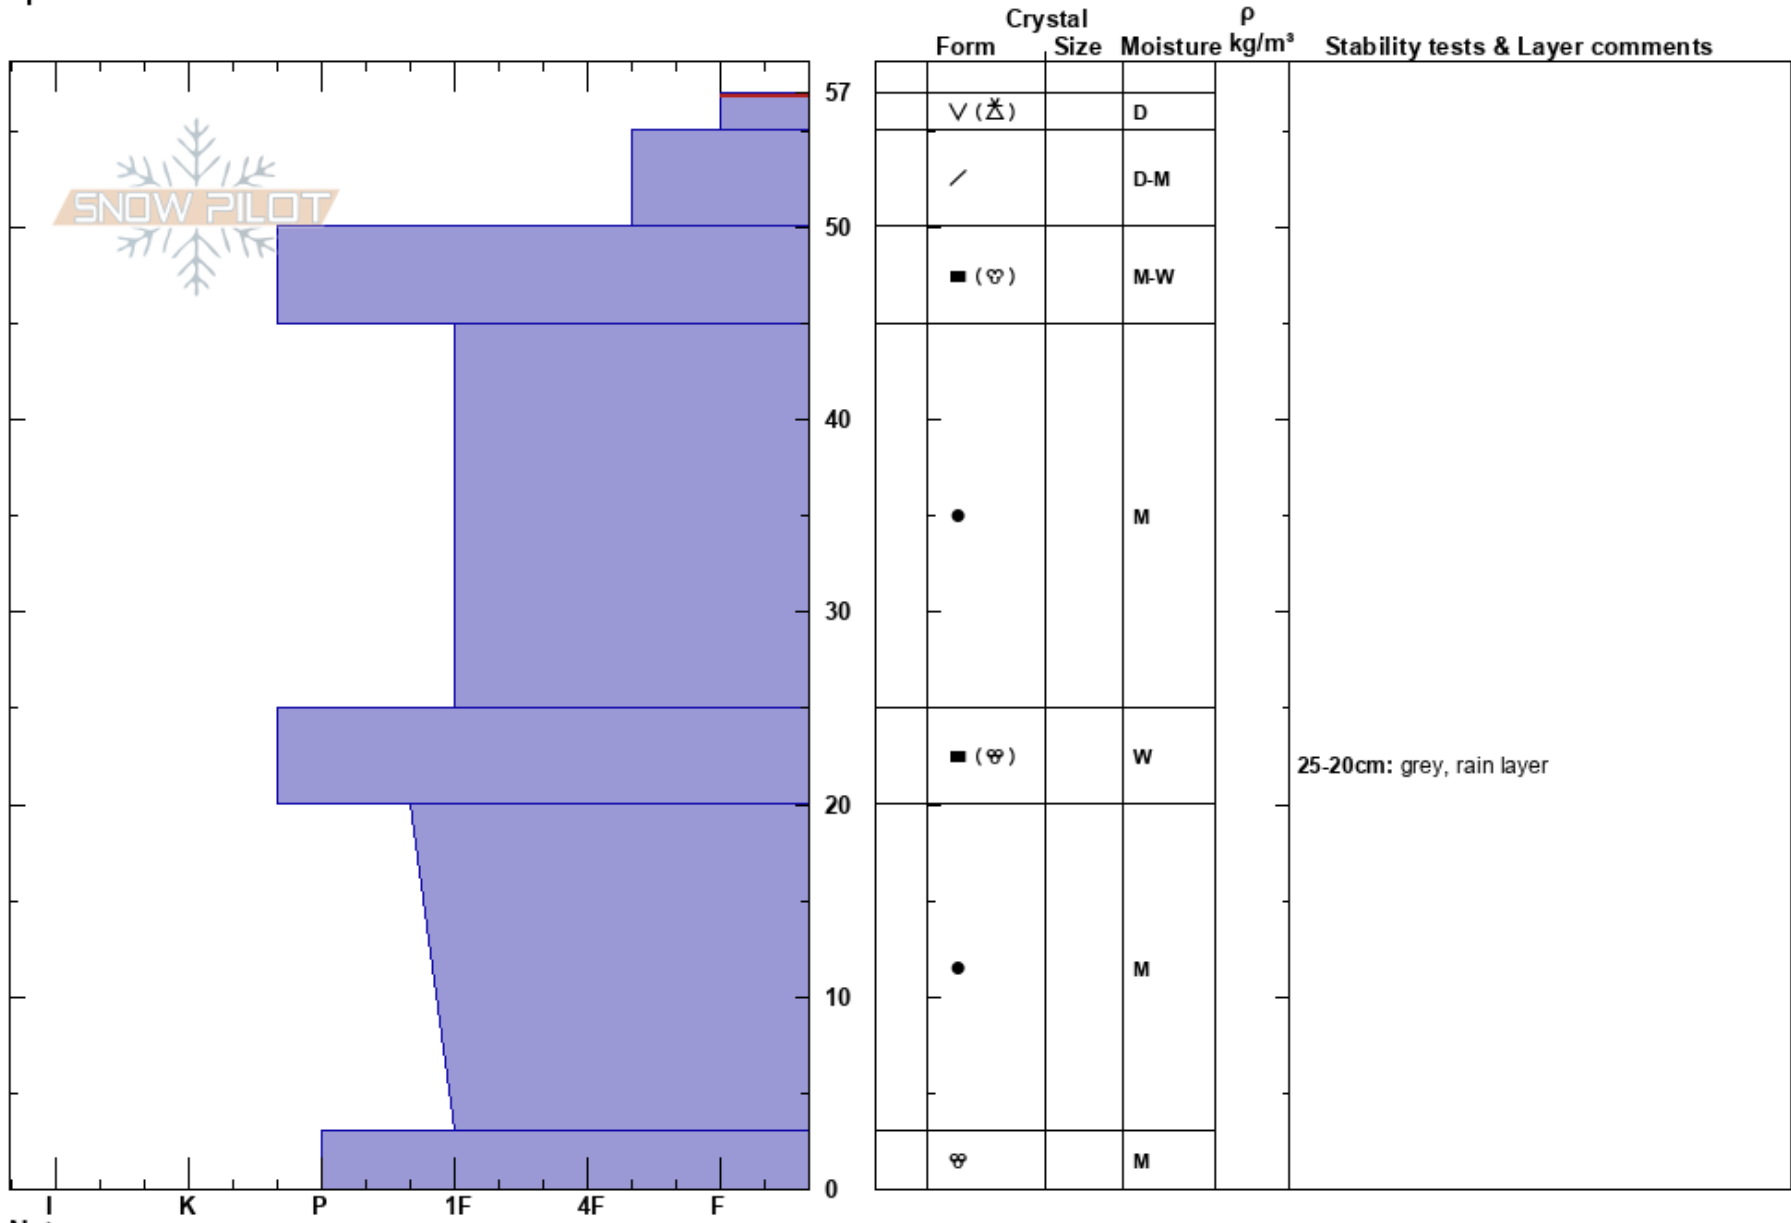

Grandfather Bowl  
 Bear River Range  
 UT  
 Elevation: 8500 ft  
 Aspect: SW  
 Specifics:

toby weed  
 11/28/2017 - 2:00pm  
 Co-ord: 41.88414N, -111.65852W  
 Slope Angle: 20°  
 Wind Loading: no

Stability: **HS:57**  
 Air Temperature: 35°F **PS: 7**  
 Sky Cover: SCT  
 Precipitation: NO  
 Wind: W Light Breeze  
 Layer Notes:  
 57-55cm: Problematic layer  
 25-20cm: grey, rain layer

Notes: A couple inches from overnight on 50 cm of very solid, moist snow