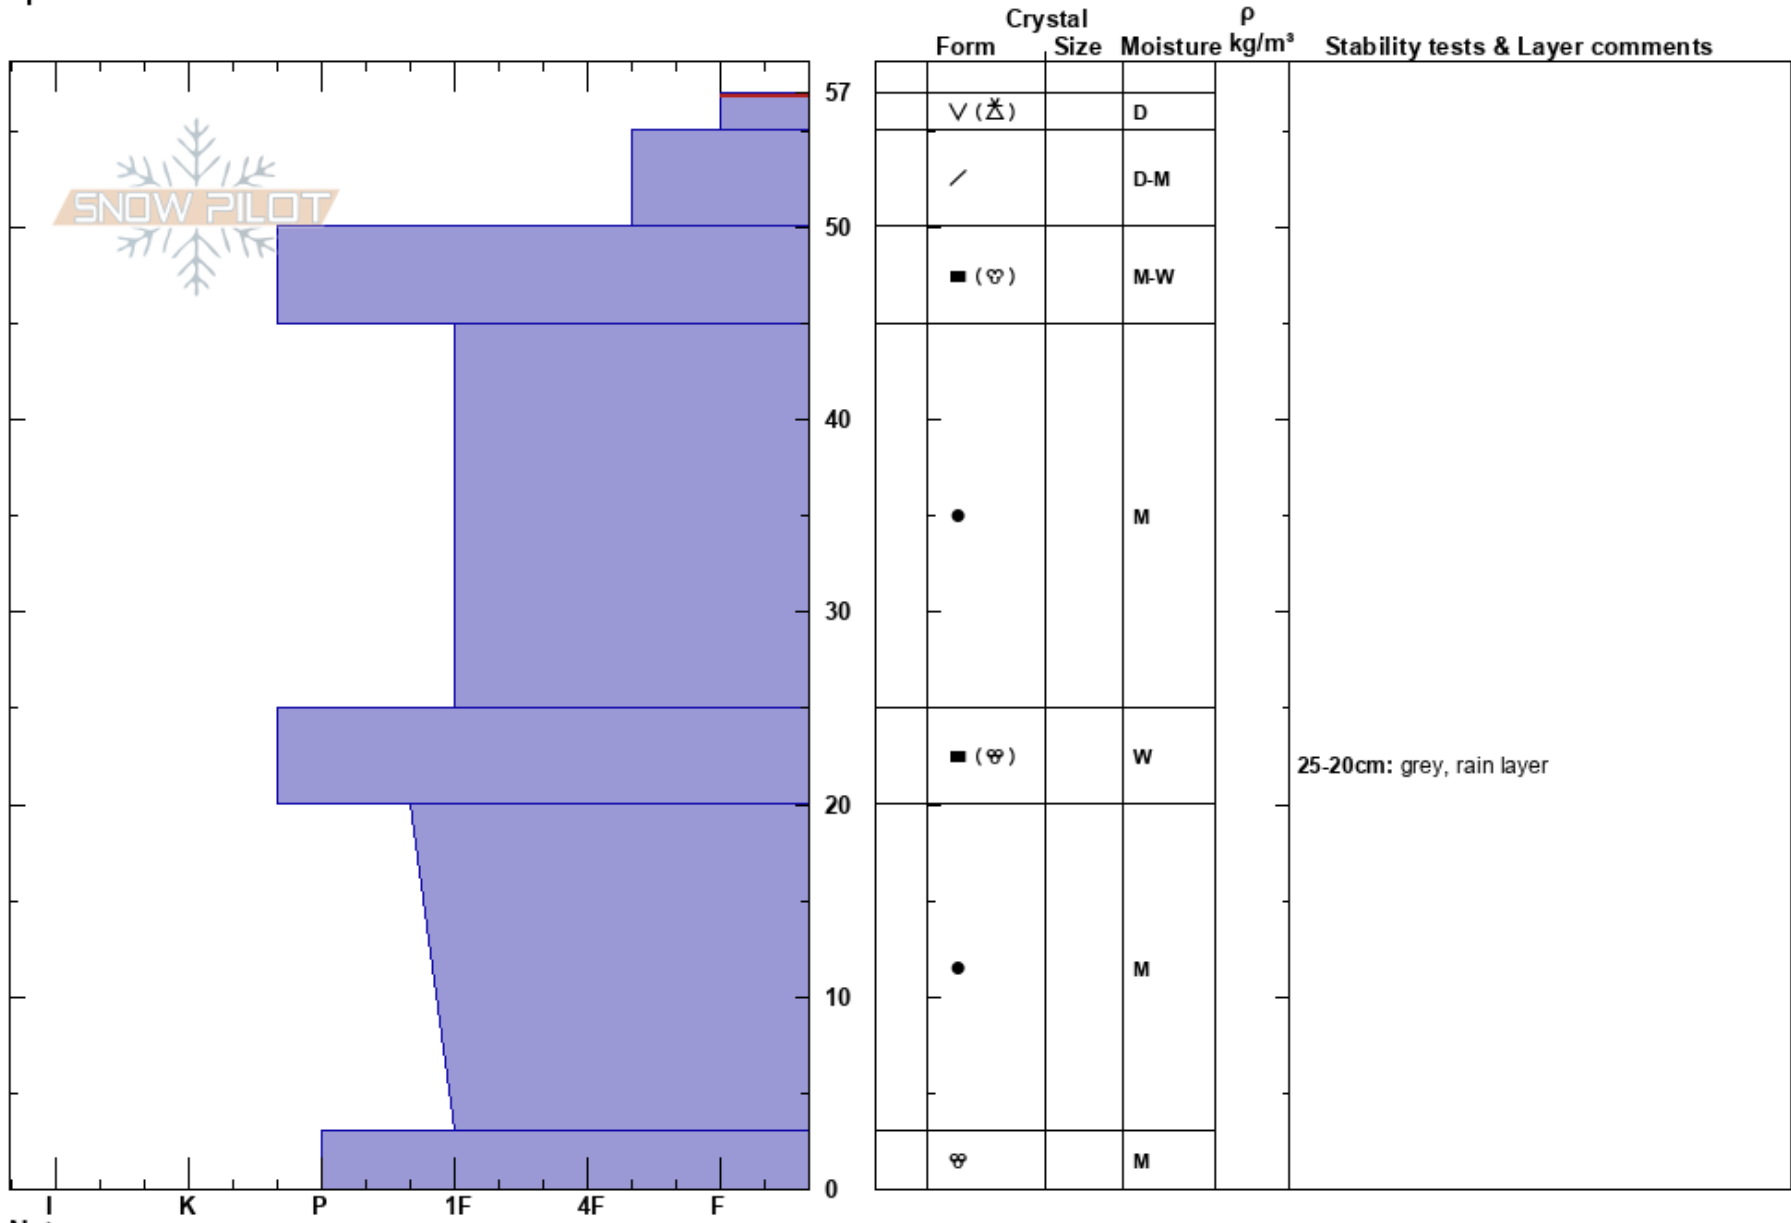

Grandfather Bowl
 Bear River Range
 UT
 Elevation: 8500 ft
 Aspect: SW
 Specifics:

to by weed
 11/28/2017 - 2:00pm
 Co-ord: 41.88414N, -111.65852W
 Slope Angle: 20°
 Wind Loading: no

Stability: **HS:57**
 Air Temperature: 35°F **PS: 7**
 Sky Cover: SCT
 Precipitation: NO
 Wind: W Light Breeze
 Layer Notes:
 57-55cm: Problematic layer
 25-20cm: grey, rain layer

Notes: A couple inches from overnight on 50 cm of very solid, moist snow