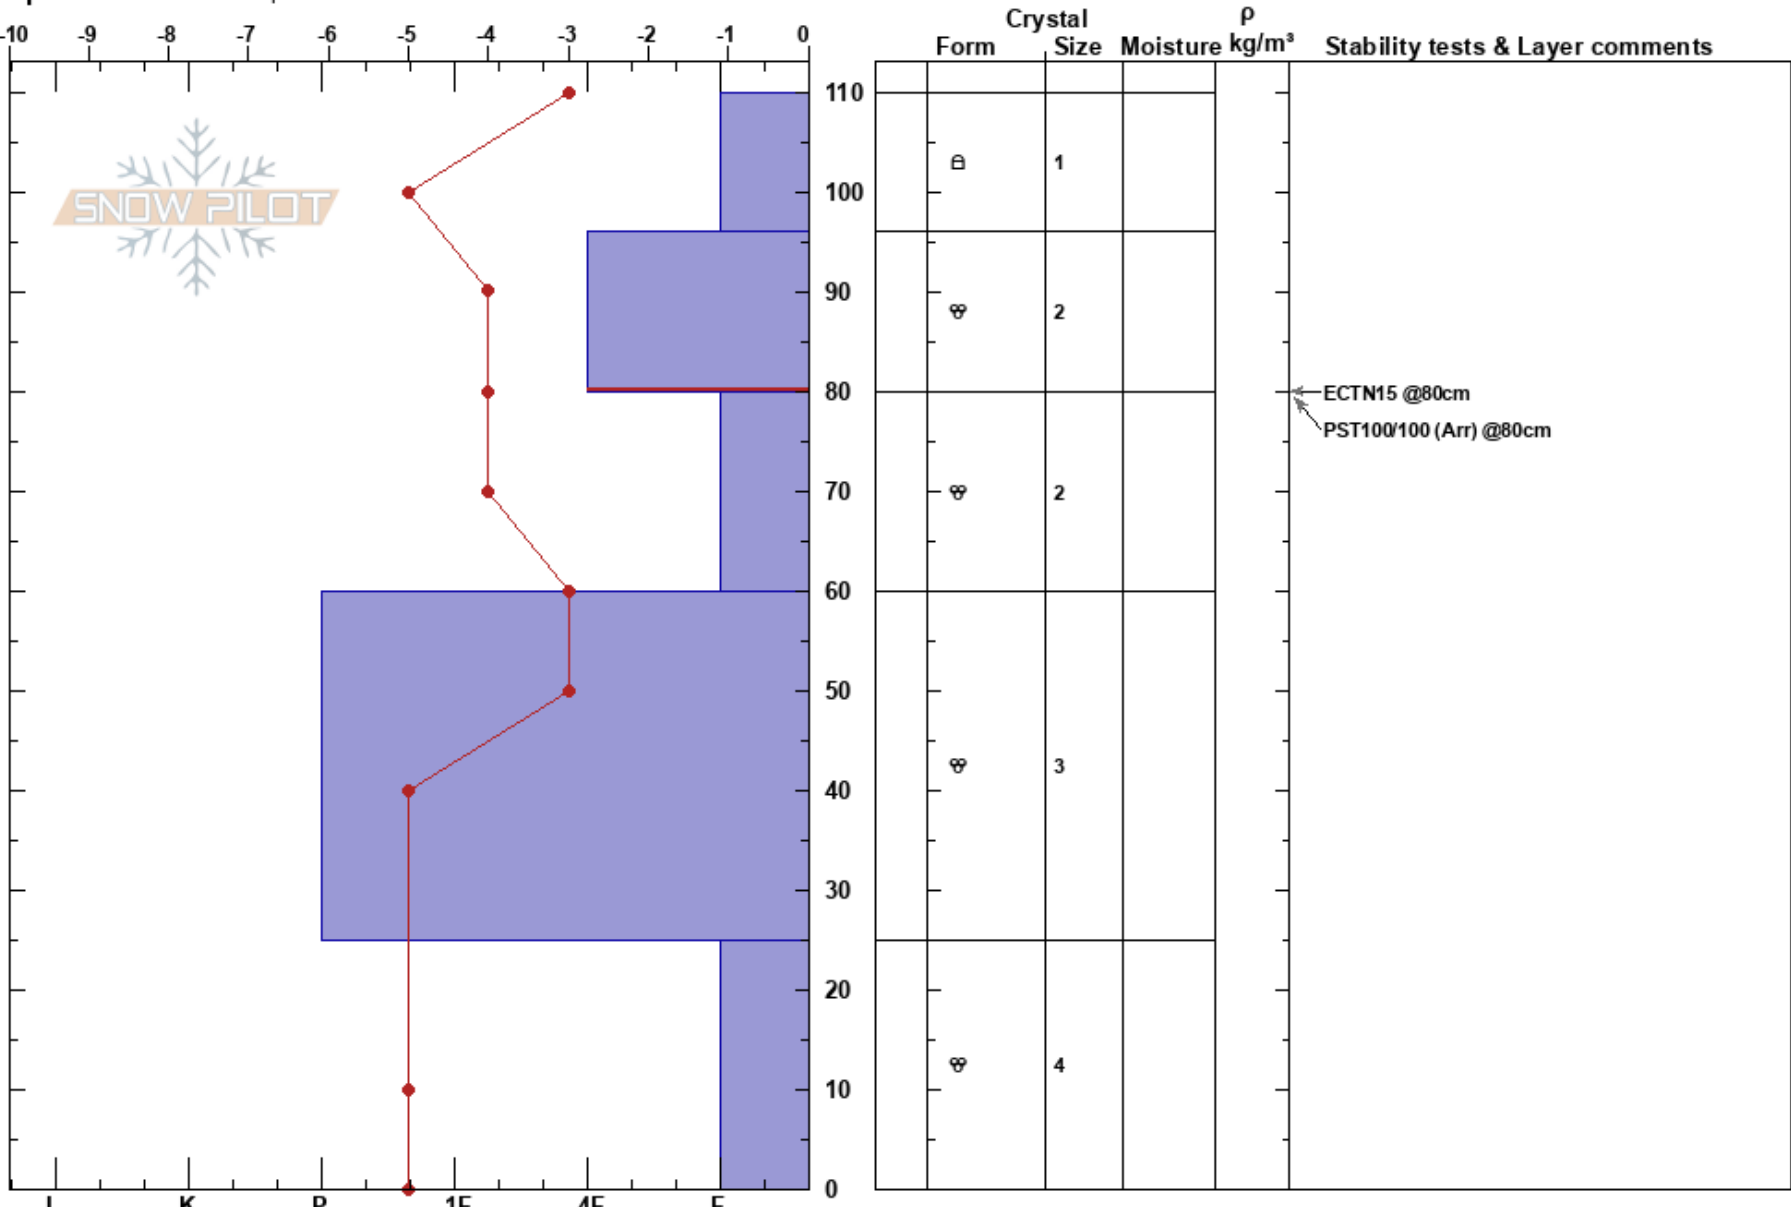

Roller Pass
 Donner Pass Area
 CA
Elevation: 7910 ft
Aspect: 45°
Specifics: We skied slope

David Galson
 11/28/2017 - 1:35pm
Co-ord: 39.29333N, -120.32056W
Slope Angle: 18°
Wind Loading: previous

Stability: Very Good **HS:**110 **Layer Notes:**
Air Temperature: -2°C **PF:**6 96-80cm:Problematic layer
Sky Cover: CLR
Precipitation: NO
Wind: NE Light Breeze

Notes: Approximately 6" of fresh snow in last snow cycle 24 hours ago, came in warm than cooler, with wind gusts to 40 mph. Nights have been clear and cold since. Surface is sparkly facets. Snow below 80 cm is dense and wet.