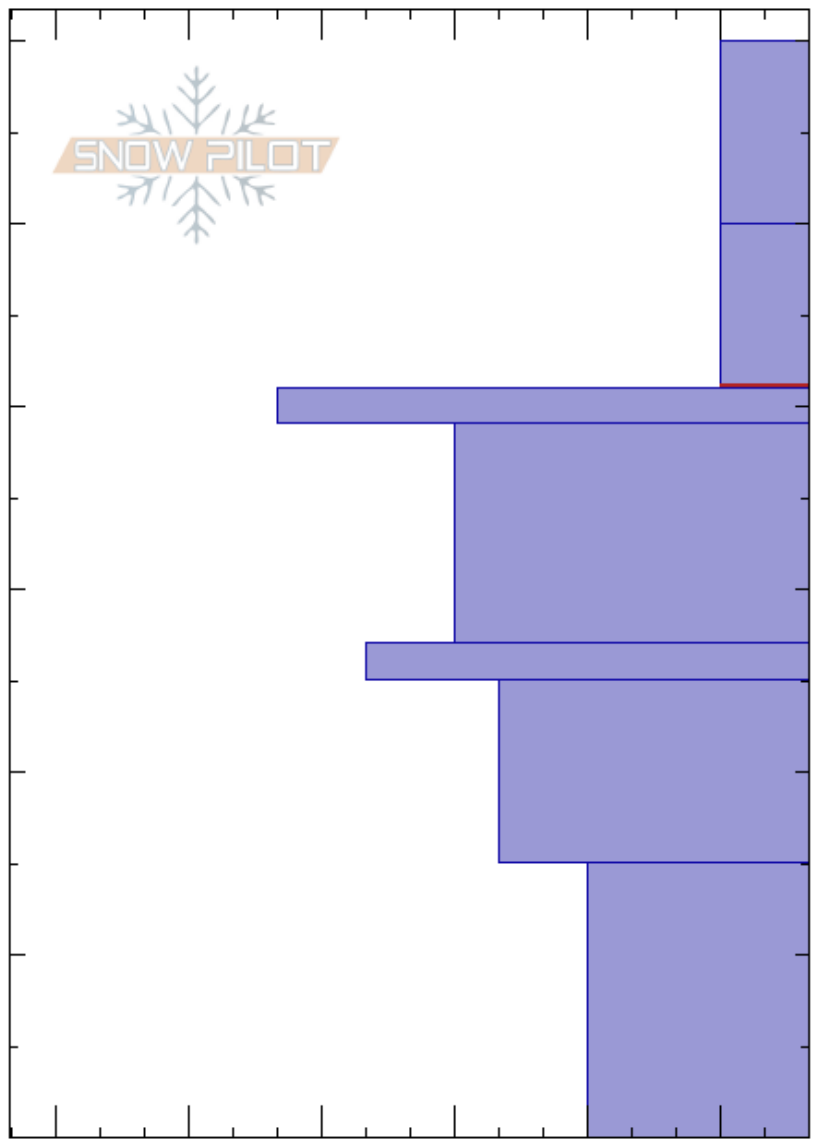

Ski Hill, Lionhead  
 Lionhead Range  
 MT  
 Elevation: 8000 ft  
 Aspect: 50°  
 Specifics:

Gabrielle Antonioli  
 11/28/2017 - 11:00am  
 Co-ord: 44.70340N, -111.29717W  
 Slope Angle: 27°  
 Wind Loading: no

Stability: Good HS:60  
 Air Temperature: -4°C PS: 10 50-41cm:Problematic layer  
 Sky Cover: SCT  
 Precipitation: NO  
 Wind: SW Calm

Height (m)	Crystal		Moisture	$\rho$ kg/m <sup>3</sup>	Stability tests & Layer comments
	Form	Size			
60					
50	+ (Ø)				
40	■ (■)				← PST99.9/100 (End), Q2 @41cm ← ECTN24 @41cm ← CT14, Q2 @41cm
30	⊖ (·)	0.5-1			
20	·	0.5			
10	⊖	1	D-M		← CT17, Q2 @15cm ← ECTN28 @15cm
0					