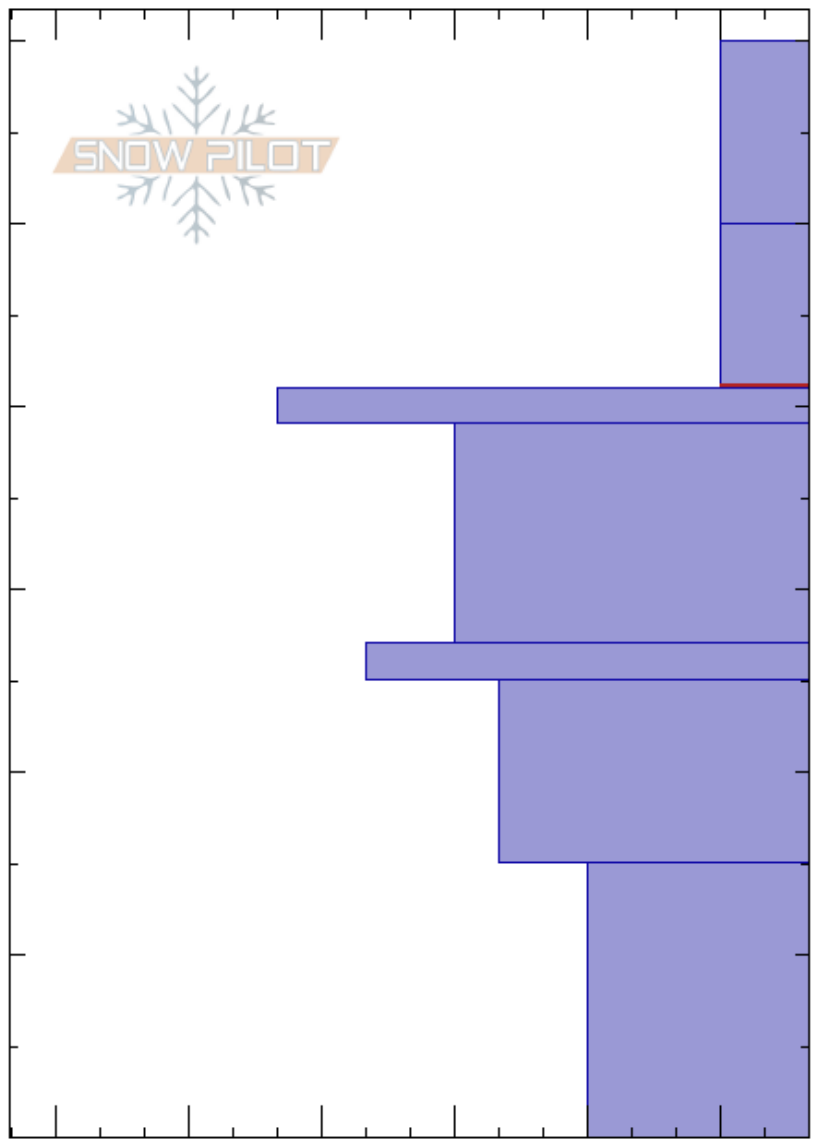

Ski Hill, Lionhead
 Lionhead Range
 MT
 Elevation: 8000 ft
 Aspect: 50°
 Specifics:

Gabrielle Antonioli
 11/28/2017 - 11:00am
 Co-ord: 44.70340N, -111.29717W
 Slope Angle: 27°
 Wind Loading: no

Stability: Good HS:60
 Air Temperature: -4°C PS: 10 50-41cm:Problematic layer
 Sky Cover: SCT
 Precipitation: NO
 Wind: SW Calm

Height (m)	Crystal		Moisture	ρ kg/m ³	Stability tests & Layer comments
	Form	Size			
60					
50	+ (Ø)				
40	■ (■)				← PST99.9/100 (End), Q2 @41cm ← ECTN24 @41cm ← CT14, Q2 @41cm
30	⊖ (·)	0.5-1			
20	·	0.5			
10	⊖	1	D-M		← CT17, Q2 @15cm ← ECTN28 @15cm
0					