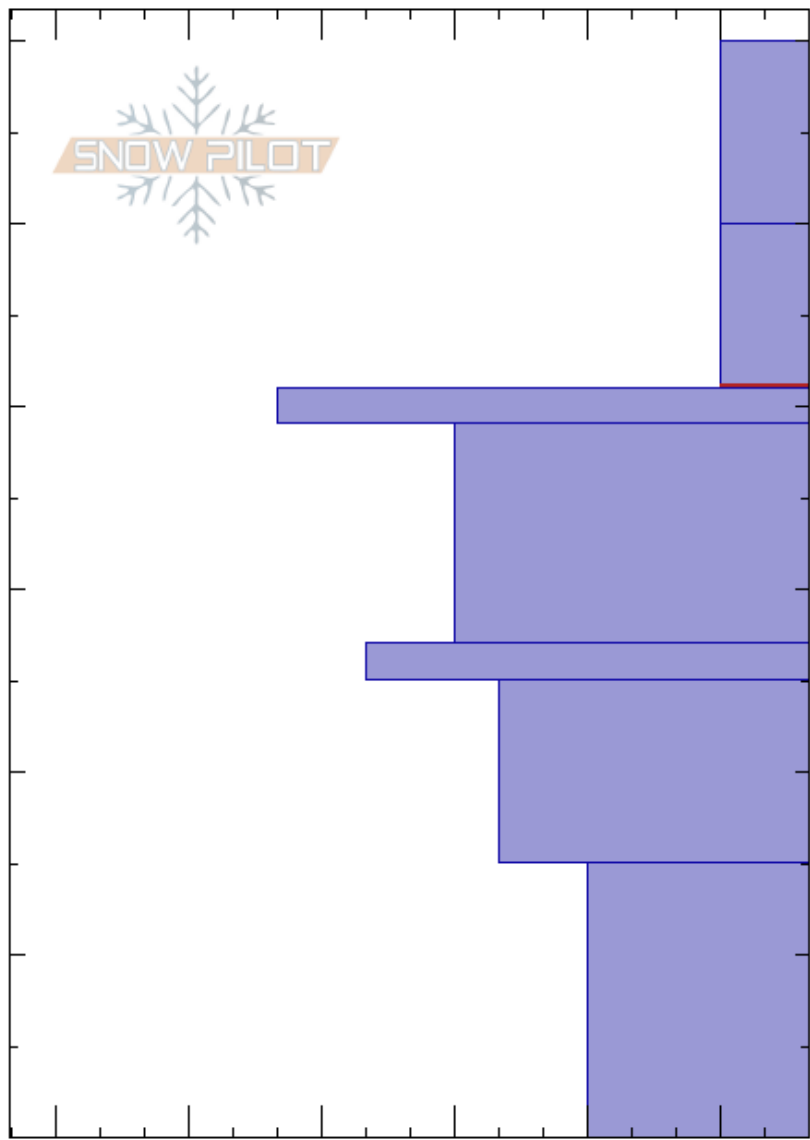

Ski Hill, Lionhead  
 Lionhead Range  
 MT  
 Elevation: 8000 ft  
 Aspect: 50°  
 Specifics:

Gabrielle Antonioli  
 11/28/2017 - 11:00am  
 Co-ord: 44.70340N, -111.29717W  
 Slope Angle: 27°  
 Wind Loading: no

Stability: Good HS:60  
 Air Temperature: -4°C PS: 10 50-41cm:Problematic layer  
 Sky Cover: SCT  
 Precipitation: NO  
 Wind: SW Calm

Height (m)	Crystal		Moisture	$\rho$ kg/m <sup>3</sup>	Stability tests & Layer comments
	Form	Size			
60					
50	+ (Ø)				
40	■ (■)				← PST99.9/100 (End), Q2 @41cm ← ECTN24 @41cm ← CT14, Q2 @41cm
30	⊖ (·)	0.5-1			
20	·	0.5			
10	⊖	1	D-M		← CT17, Q2 @15cm ← ECTN28 @15cm
0					