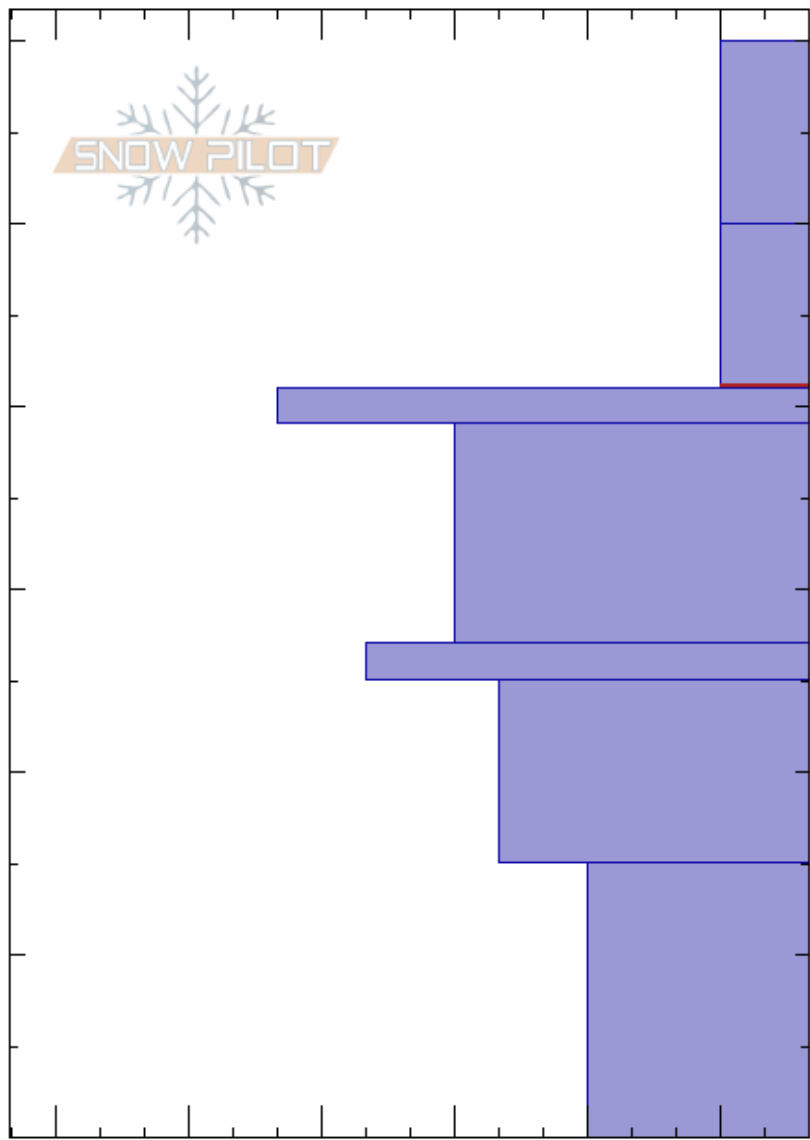

Ski Hill, Lionhead  
 Lionhead Range  
 MT  
 Elevation: 8000 ft  
 Aspect: 50°  
 Specifics:

Gabrielle Antonioli  
 11/28/2017 - 11:00am  
 Co-ord: 44.70340N, -111.29717W  
 Slope Angle: 27°  
 Wind Loading: no

Stability: Good HS:60  
 Air Temperature: -4°C PS: 10 50-41cm:Problematic layer  
 Sky Cover: SCT  
 Precipitation: NO  
 Wind: SW Calm

Height (m)	Crystal		Moisture	$\rho$ kg/m <sup>3</sup>	Stability tests & Layer comments
	Form	Size			
60					
50	+ (Ø)				
40	■ (■)				← PST99.9/100 (End), Q2 @41cm ← ECTN24 @41cm ← CT14, Q2 @41cm
30	⊖ (•)	0.5-1			
20	•	0.5			
10	⊖	1	D-M		← CT17, Q2 @15cm ← ECTN28 @15cm
0					