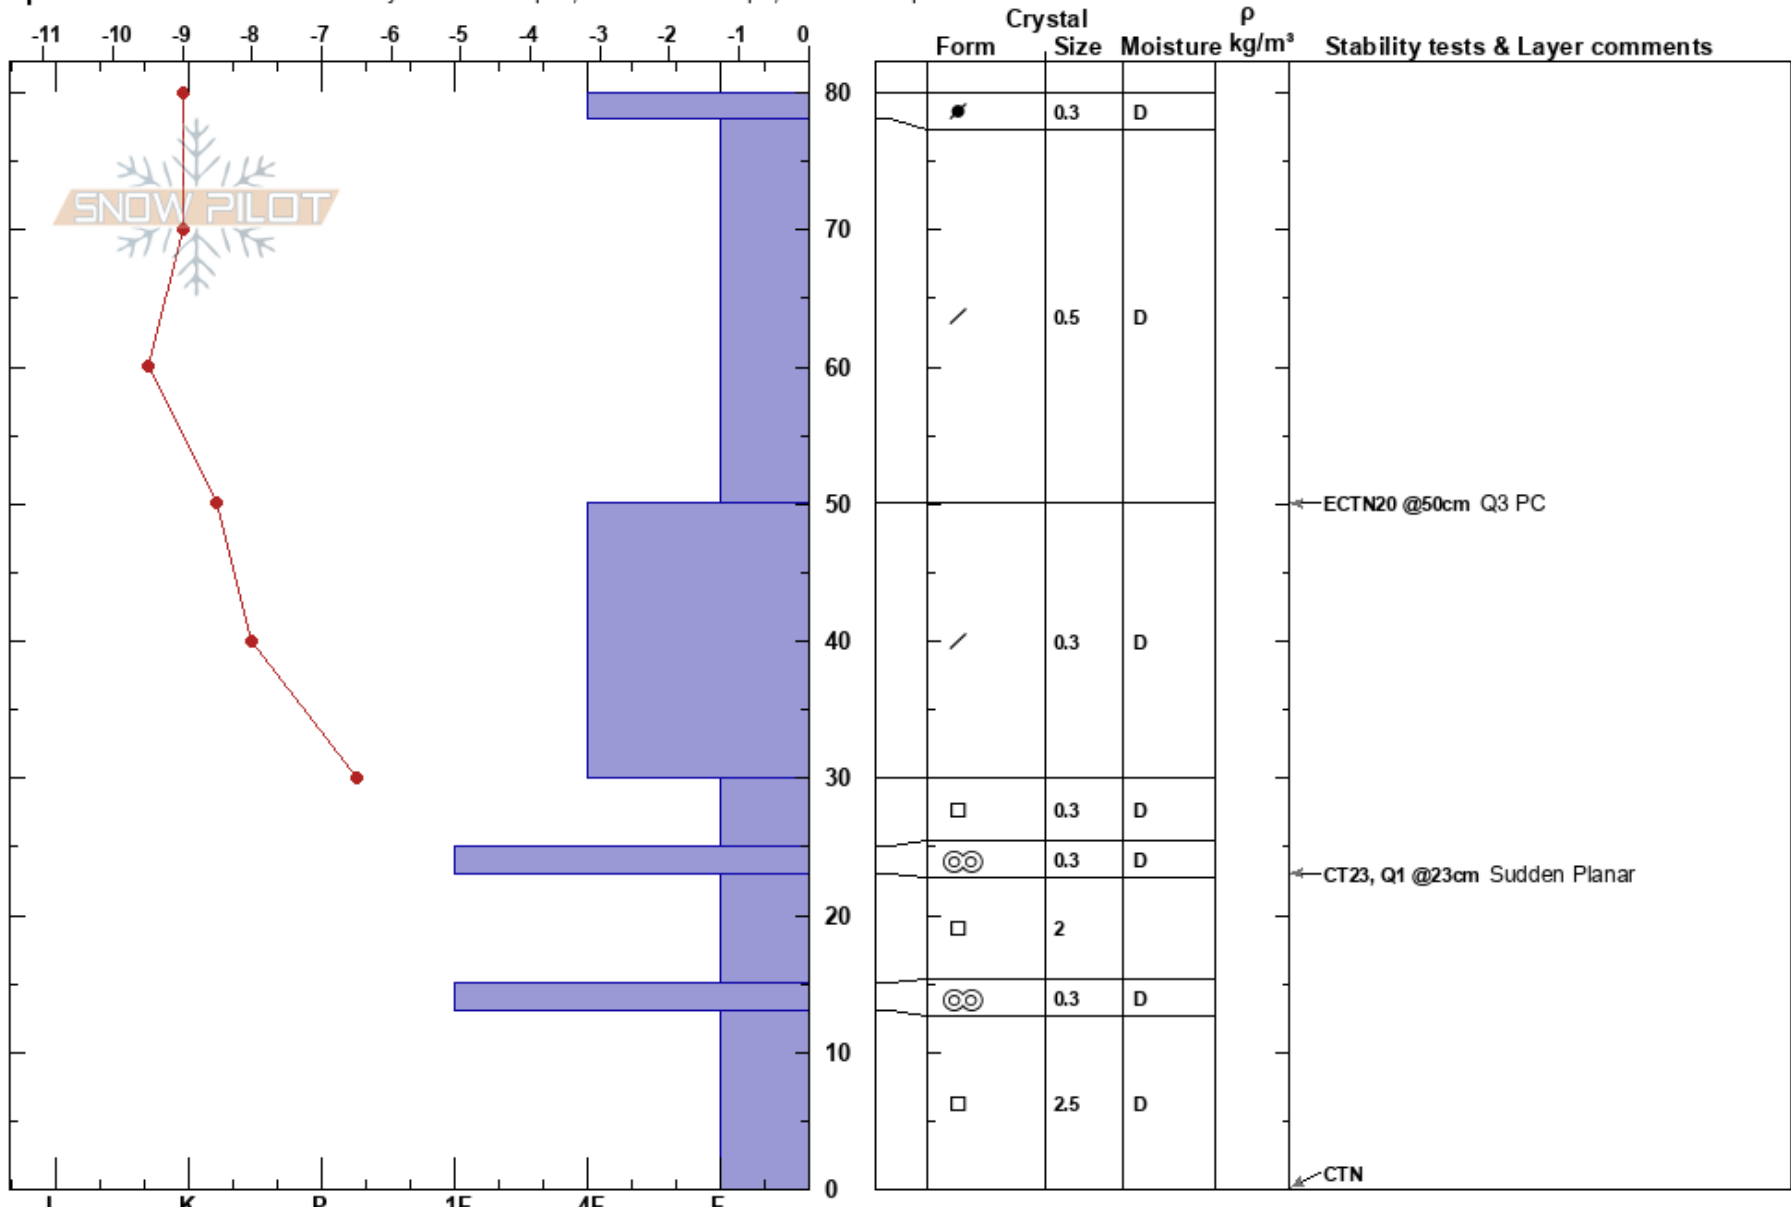

Cinnamon Mountain
 San Juan Range
 CO
 Elevation: 11600 ft
 Aspect: N

Dustin Eldridge
 11/11/2017 - 11:00am
 Co-ord:
 Slope Angle: 32°
 Wind Loading: no

Stability:
 Air Temperature: -5°C
 Sky Cover: FEW
 Precipitation: NO
 Wind: N Calm

HS:80
 PF:45
 25-23cm: Problematic layer

Specifics: Recent avalanche activity on similar slopes; Ski tracks on slope; We skied slope

Notes: