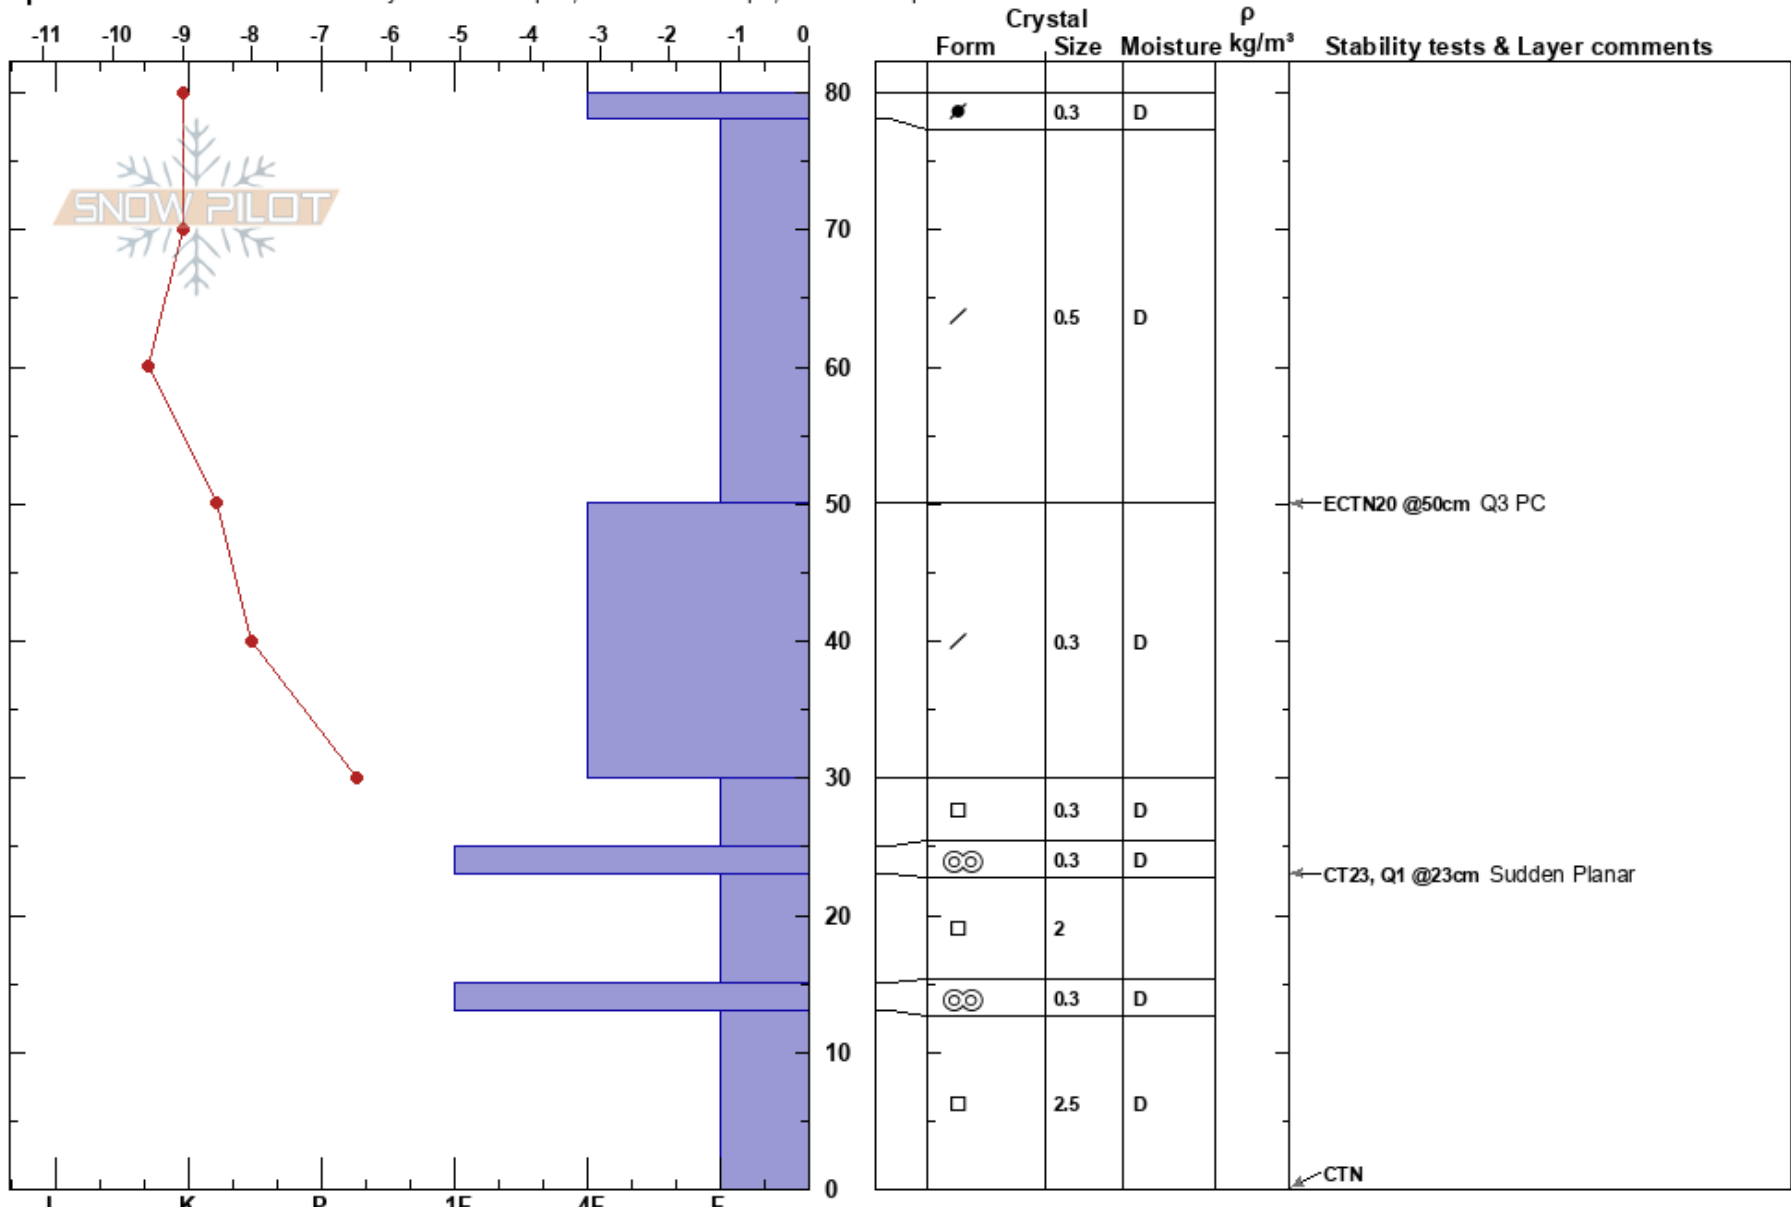

Cinnamon Mountain  
 San Juan Range  
 CO  
 Elevation: 11600 ft  
 Aspect: N

Dustin Eldridge  
 11/11/2017 - 11:00am  
 Co-ord:  
 Slope Angle: 32°  
 Wind Loading: no

Stability:  
 Air Temperature: -5°C  
 Sky Cover: FEW  
 Precipitation: NO  
 Wind: N Calm

HS:80  
 PF:45  
 25-23cm: Problematic layer

Specifics: Recent avalanche activity on similar slopes; Ski tracks on slope; We skied slope

Notes: