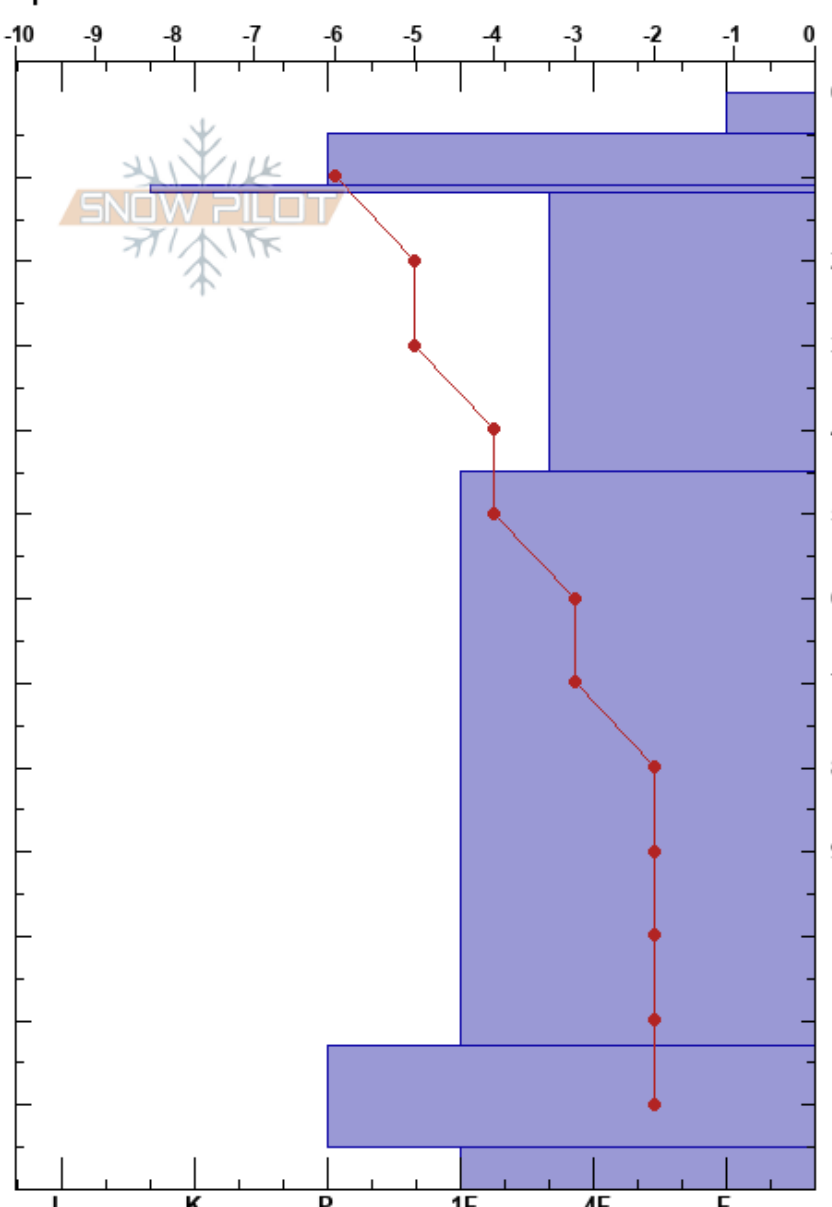

oac_pit_course
 Castle Peak Area
 CA
 Elevation: 7215 ft
 Aspect: N
 Specifics: Practice Pit

Ryan Tumer
 01/15/2022 - 12:00pm
 Co-ord: 39.34016N, -120.33661W
 Slope Angle:
 Wind Loading:

Stability:
 Air Temperature:
 Sky Cover: FEW
 Precipitation: NO
 Wind: Calm

Layer Notes:

Height (cm)	Crystal			ρ kg/m ³	Stability tests & Layer comments
	Form	Size	Moisture		
0	∇				
~2	♡				
~8	⊙				
~10	■				
~28	•				← CT11, SP @20cm
~80	•				
~120	⊙				
~128	•				

Notes: