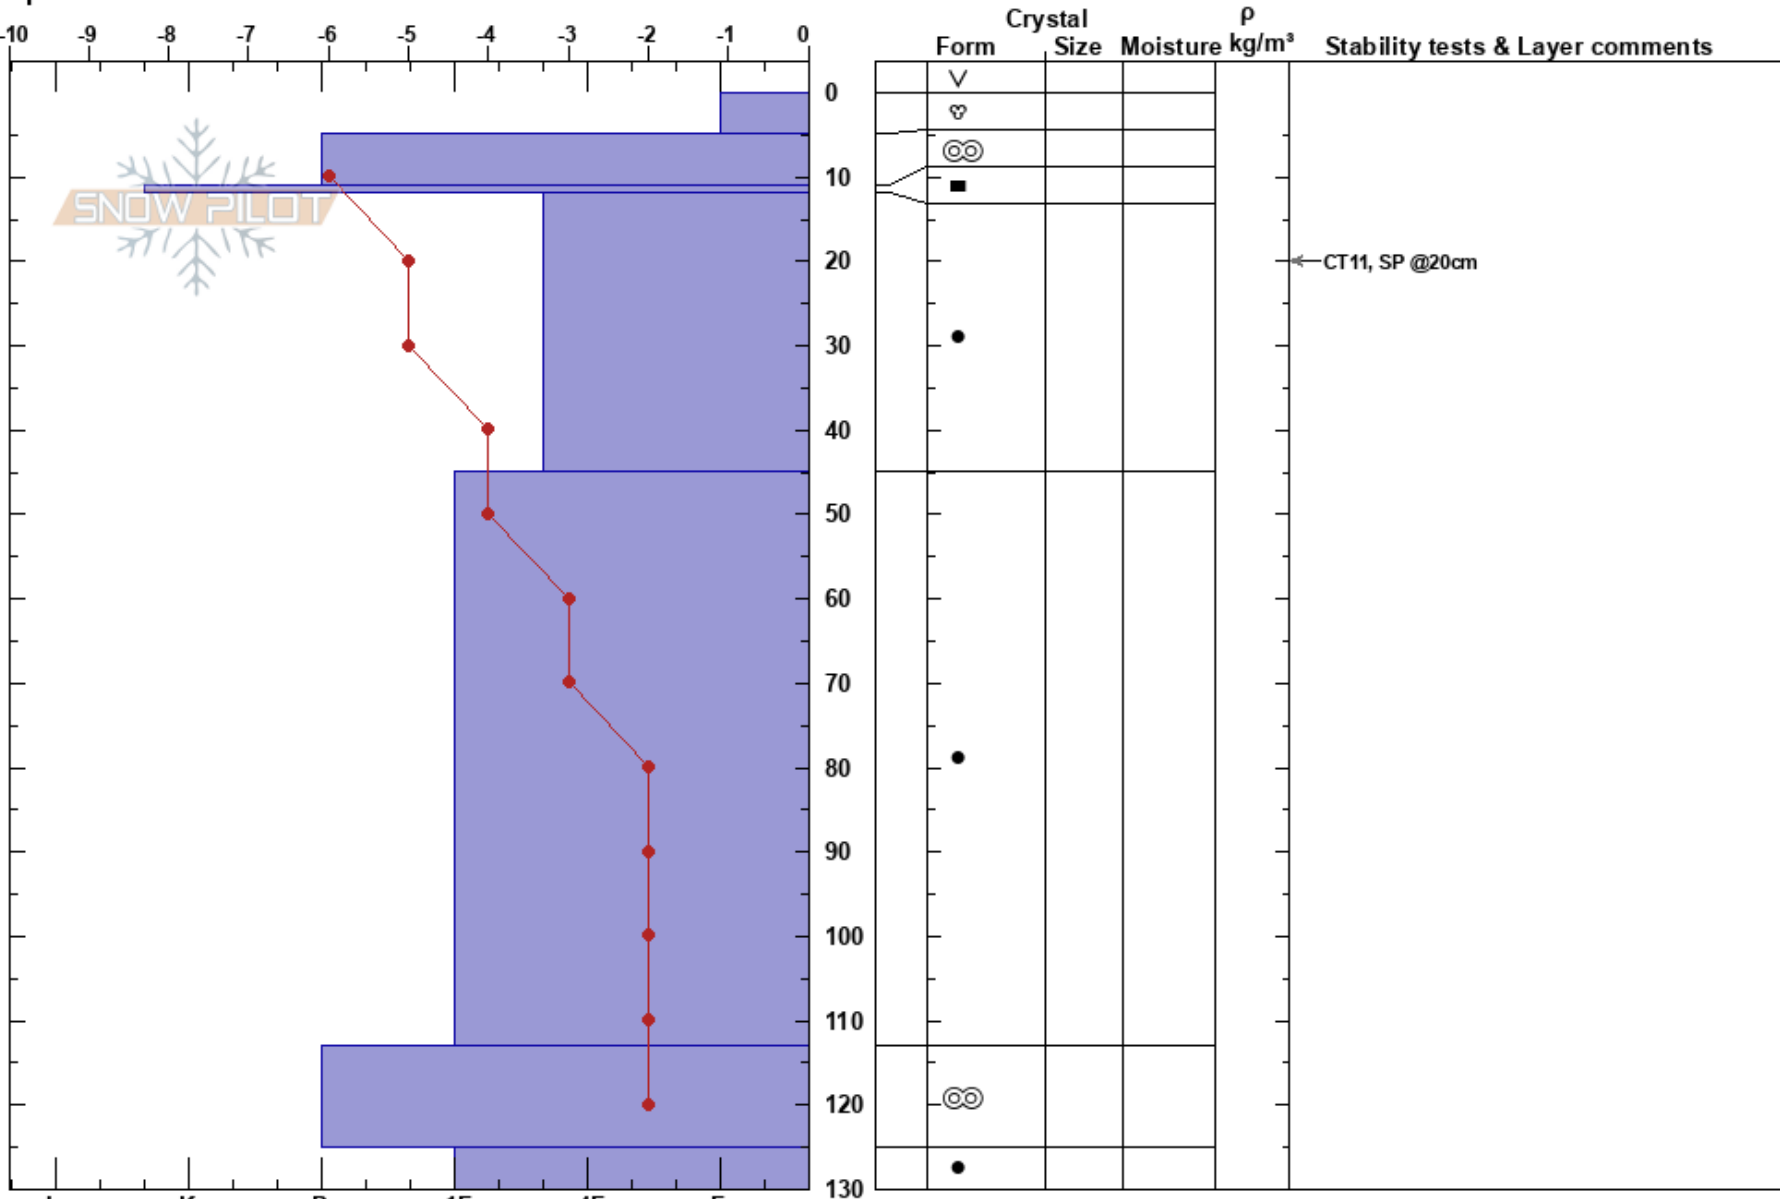

oac_pit_course
 Castle Peak Area
 CA
 Elevation: 7215 ft
 Aspect: N
 Specifics: Practice Pit

Ryan Tumer
 01/15/2022 - 12:00pm
 Co-ord: 39.34016N, -120.33661W
 Slope Angle:
 Wind Loading:

Stability:
 Air Temperature:
 Sky Cover: FEW
 Precipitation: NO
 Wind: Calm

Layer Notes:

Notes: