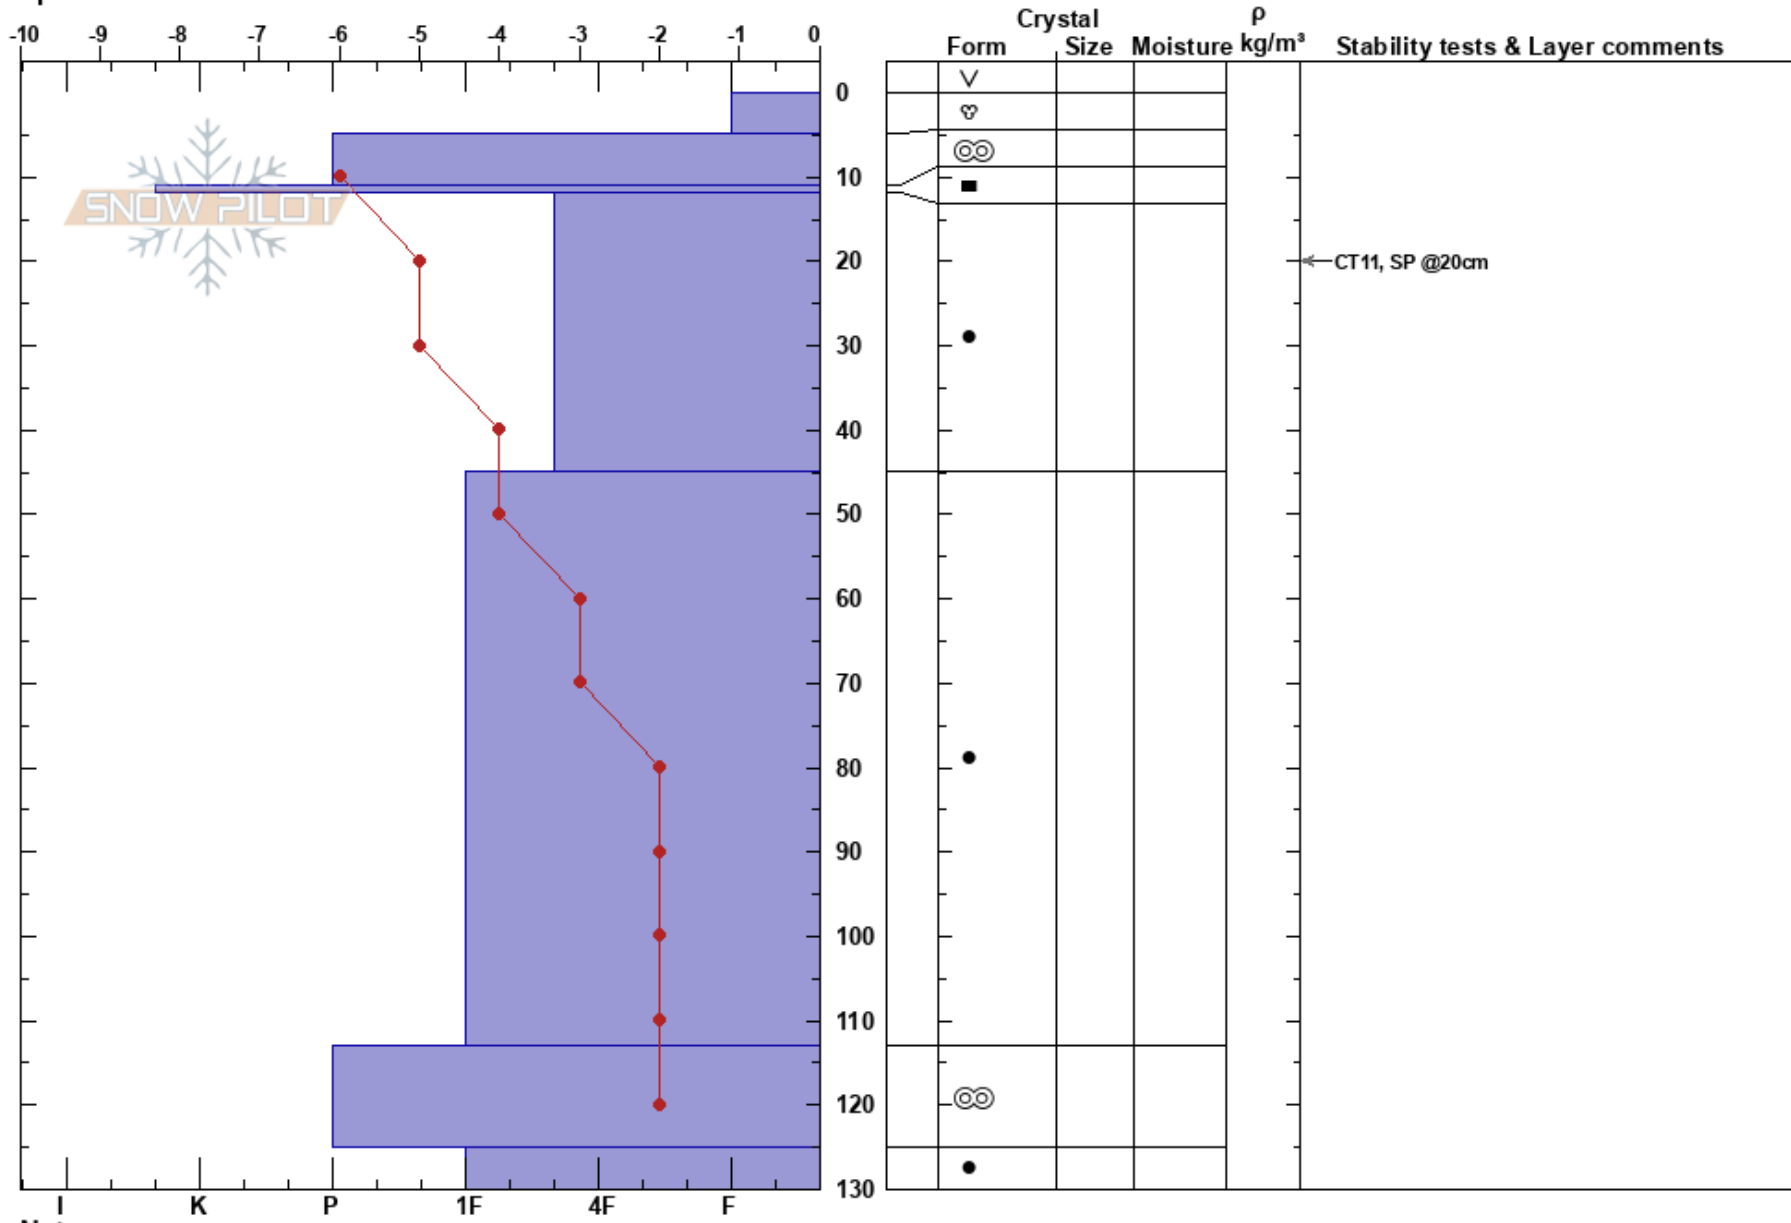

oac\_pit\_course  
 Castle Peak Area  
 CA  
 Elevation: 7215 ft  
 Aspect: N  
 Specifics: Practice Pit

Ryan Tumer  
 01/15/2022 - 12:00pm  
 Co-ord: 39.34016N, -120.33661W  
 Slope Angle:  
 Wind Loading:

Stability:  
 Air Temperature:  
 Sky Cover: FEW  
 Precipitation: NO  
 Wind: Calm

Layer Notes:

Notes: