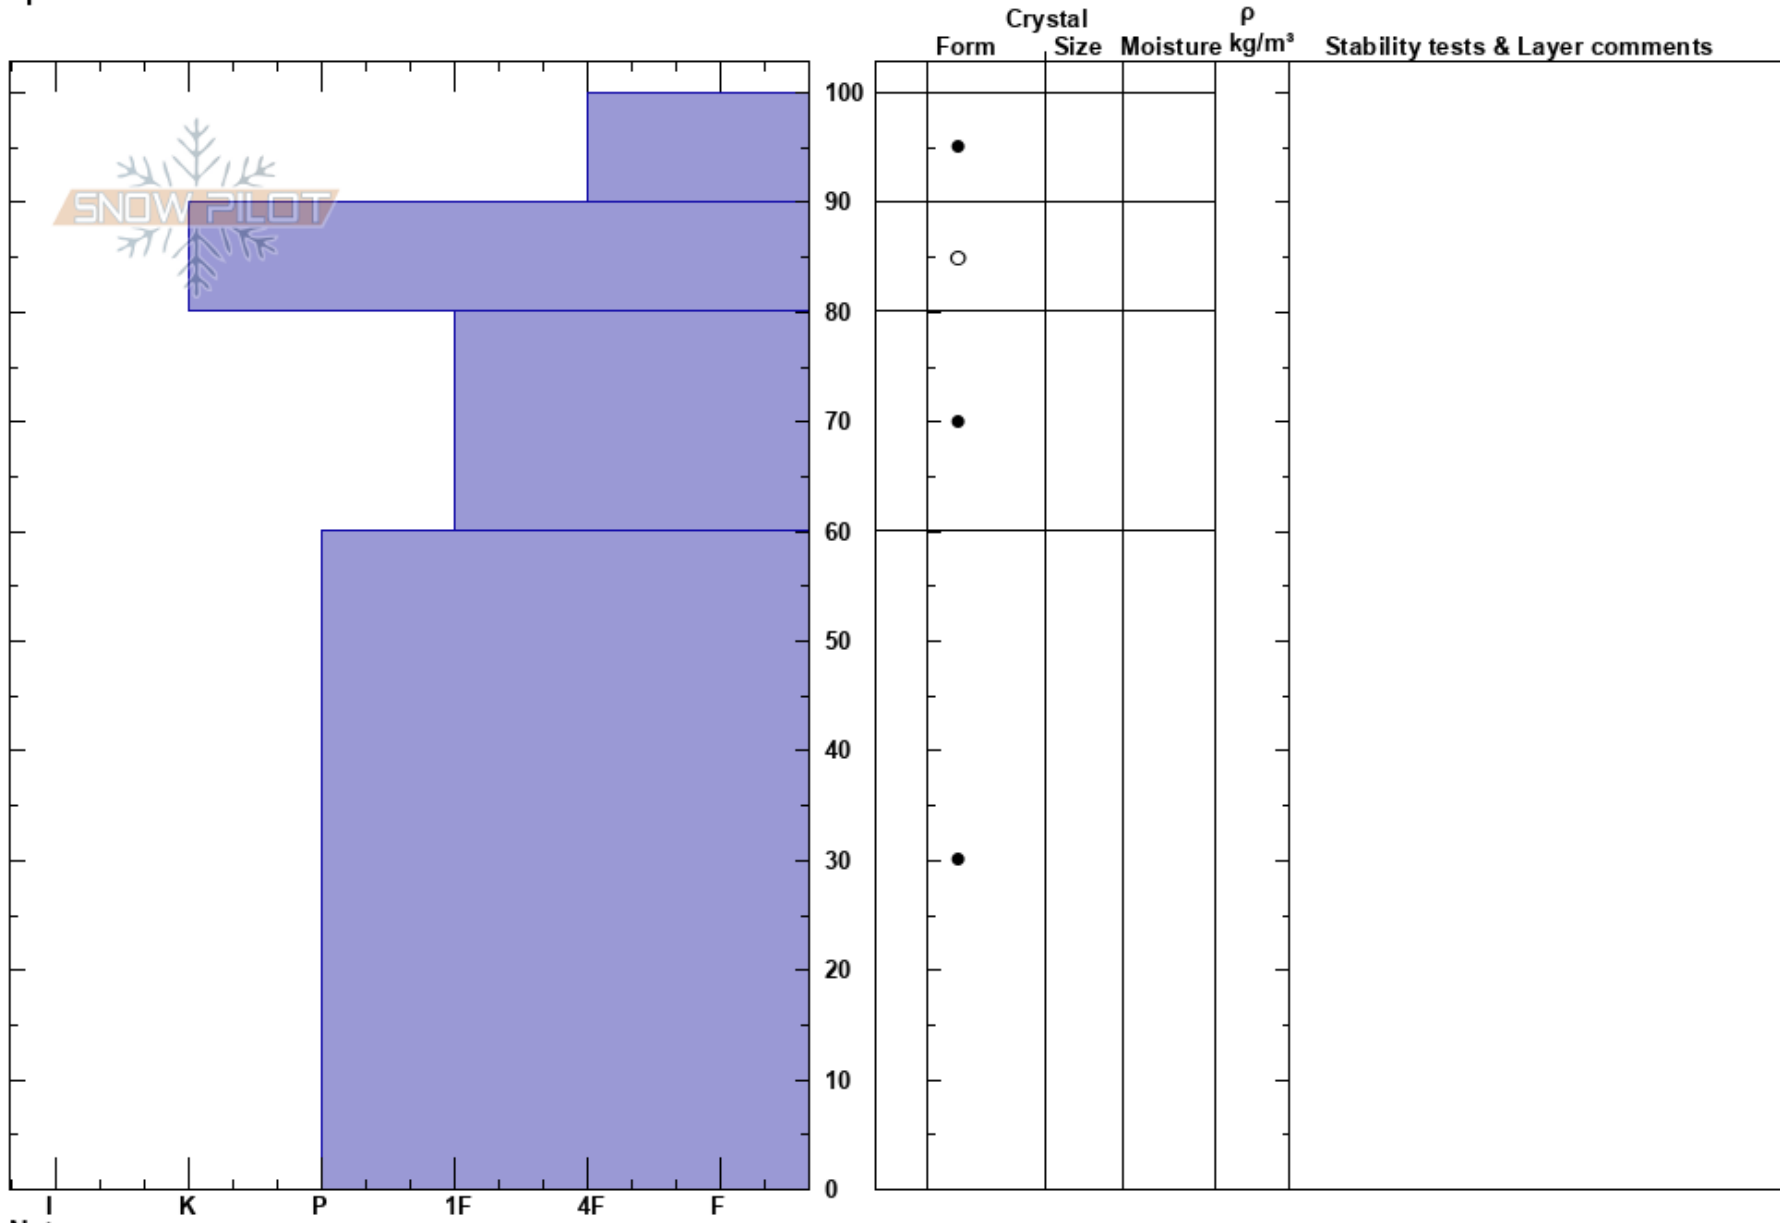

Storhornet  
Trollheimen  
Norway  
Elevation:  
Aspect:  
Specifics:

Tor Olav Naalsund  
28/11/2017 - 10:00  
Co-ord:  
Slope Angle:  
Wind Loading:

Stability:  
Air Temperature:  
Sky Cover:  
Precipitation:  
Wind:

Layer Notes:

Notes: