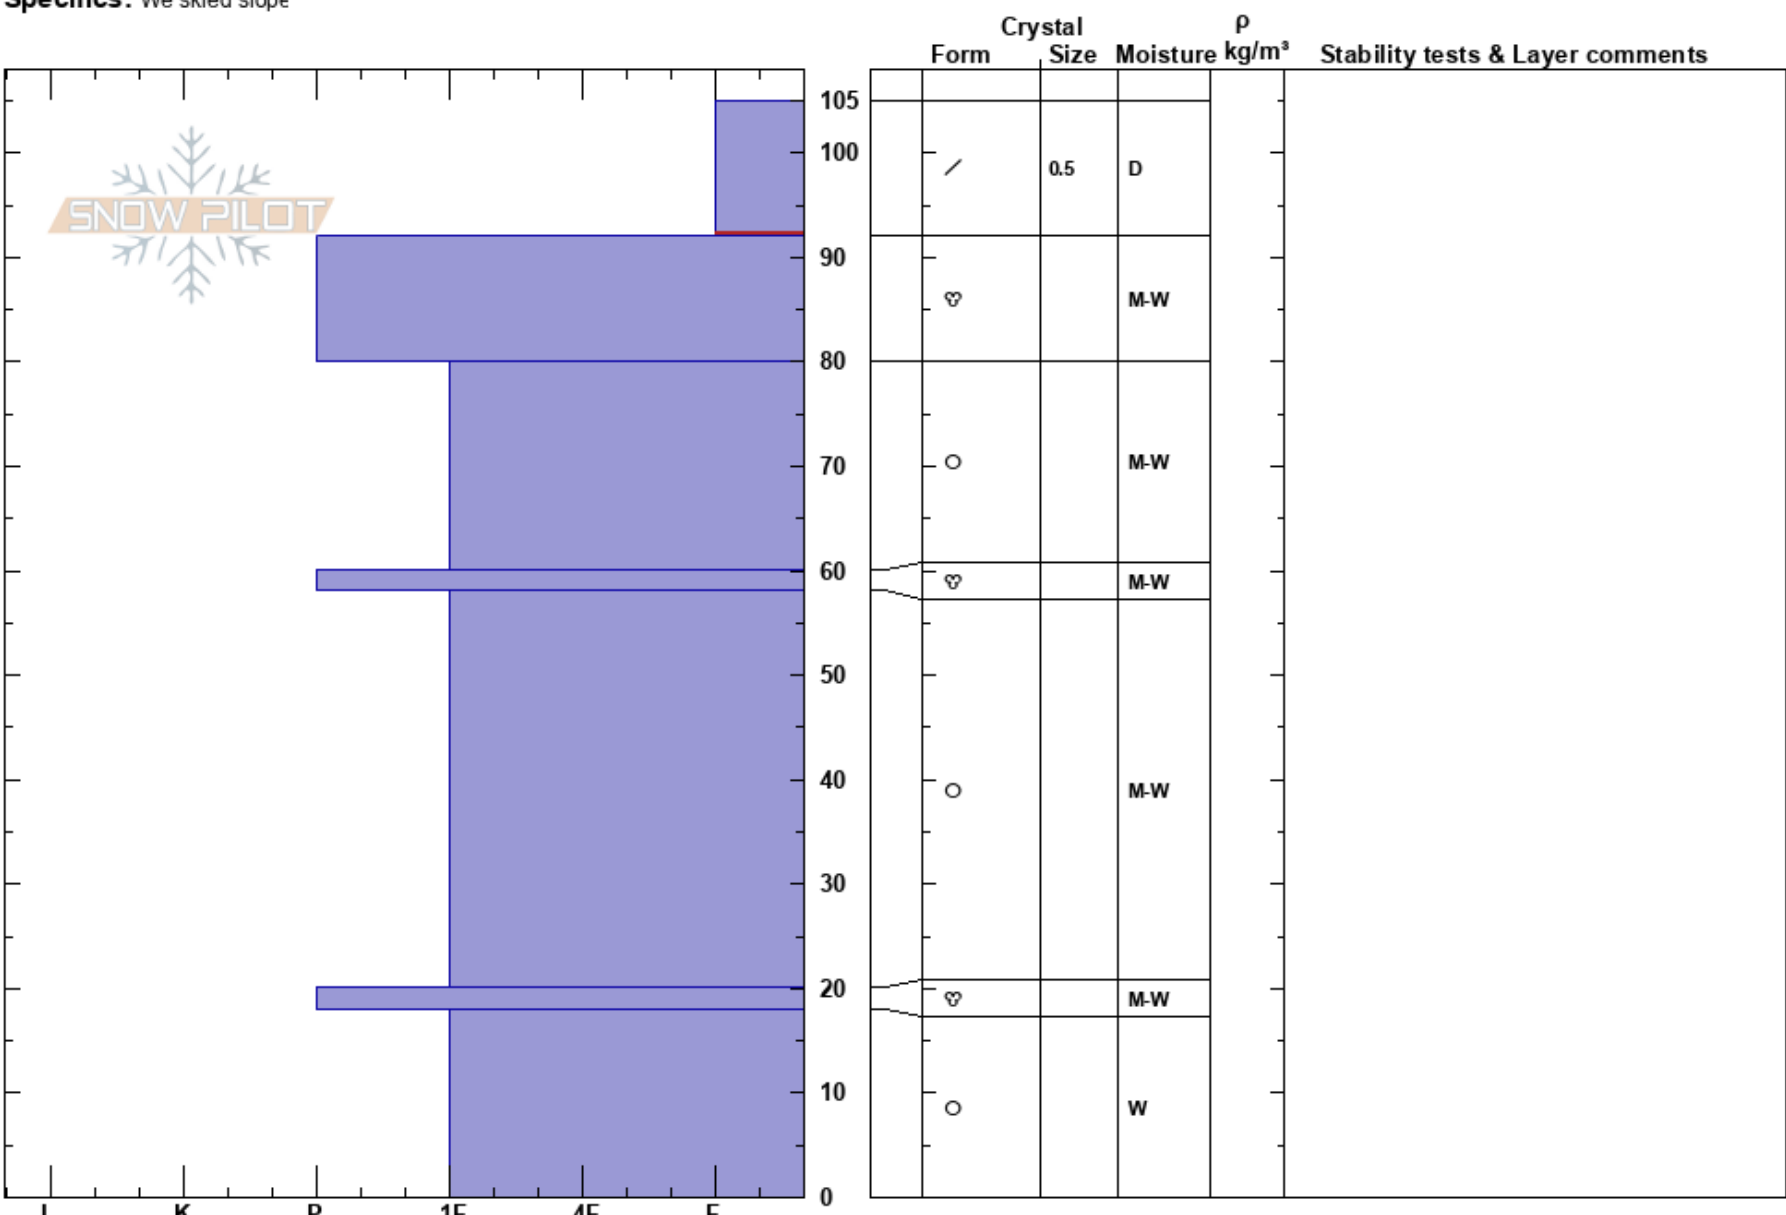

Silver Basin
 Crystal Mtn
 WA
Elevation: 6000 ft
Aspect: NE
Specifics: We skied slope

Jeremy Allyn
 11/27/2017 - 6:00pm
Co-ord:
Slope Angle: 32°
Wind Loading: no

Stability:
Air Temperature: -4°C
Sky Cover: BKN
Precipitation: S-1
Wind: SW Light Breeze

HS: 105
PF: 17 105-92cm: Problematic layer

Layer Notes:

Notes: Most other locations Boot Pen was 35cm+