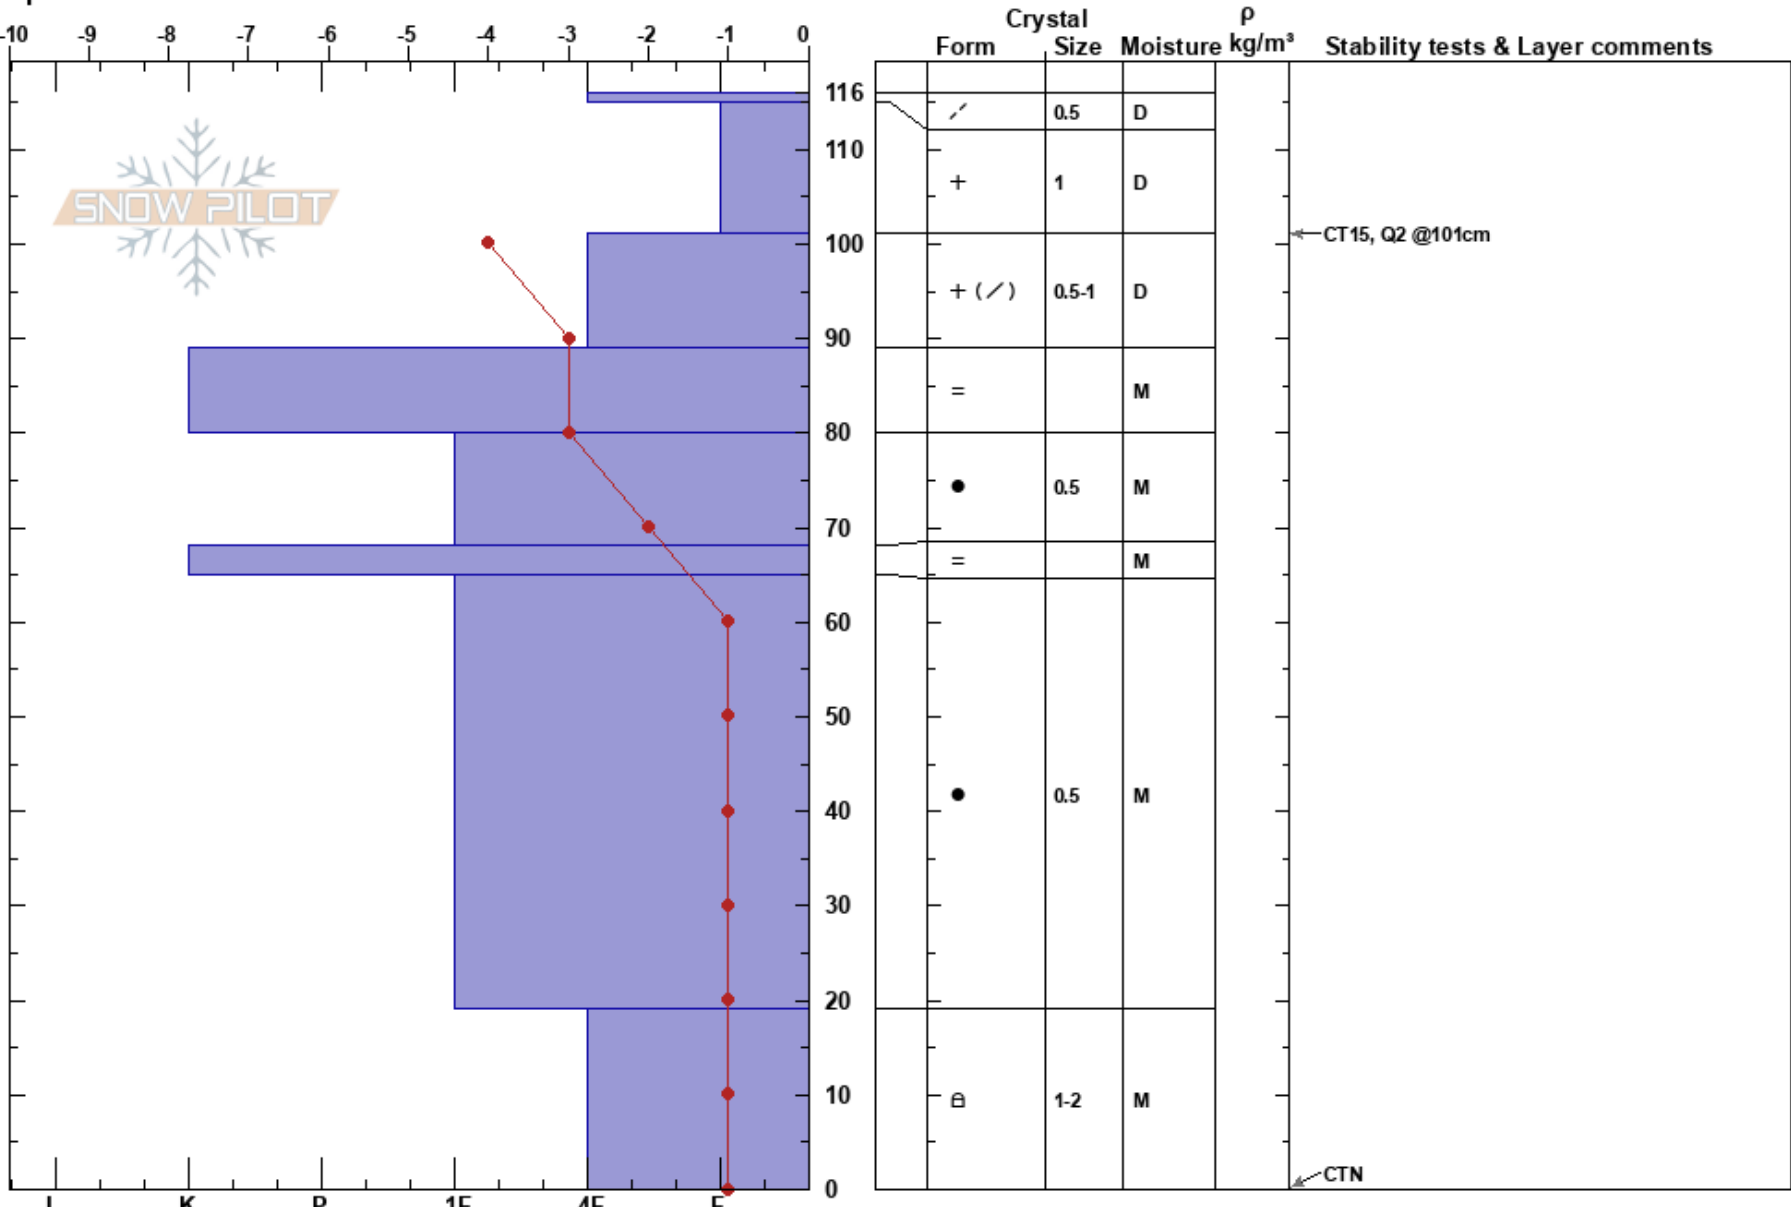

Tamarack Peak
 Carson Range
 NV
 Elevation: 9760 ft
 Aspect: 16°
 Specifics:

Steve Reynaud
 11/27/2017 - 12:00pm
 Co-ord: 39.31705N, -119.91837W
 Slope Angle: 22°
 Wind Loading: yes

Stability: Good HS:116 Layer Notes:
 Air Temperature: -4°C
 Sky Cover: BKN
 Precipitation: S-1
 Wind: NW Moderate

Notes: 10 to 15cm storm snow in most areas with some wind loaded terrain up to 30cm deep. In the mid morning hours, winds switched to NW/N and were scouring previously wind loaded terrain. Winds tapered by mid day with increasing low level cloud cover.