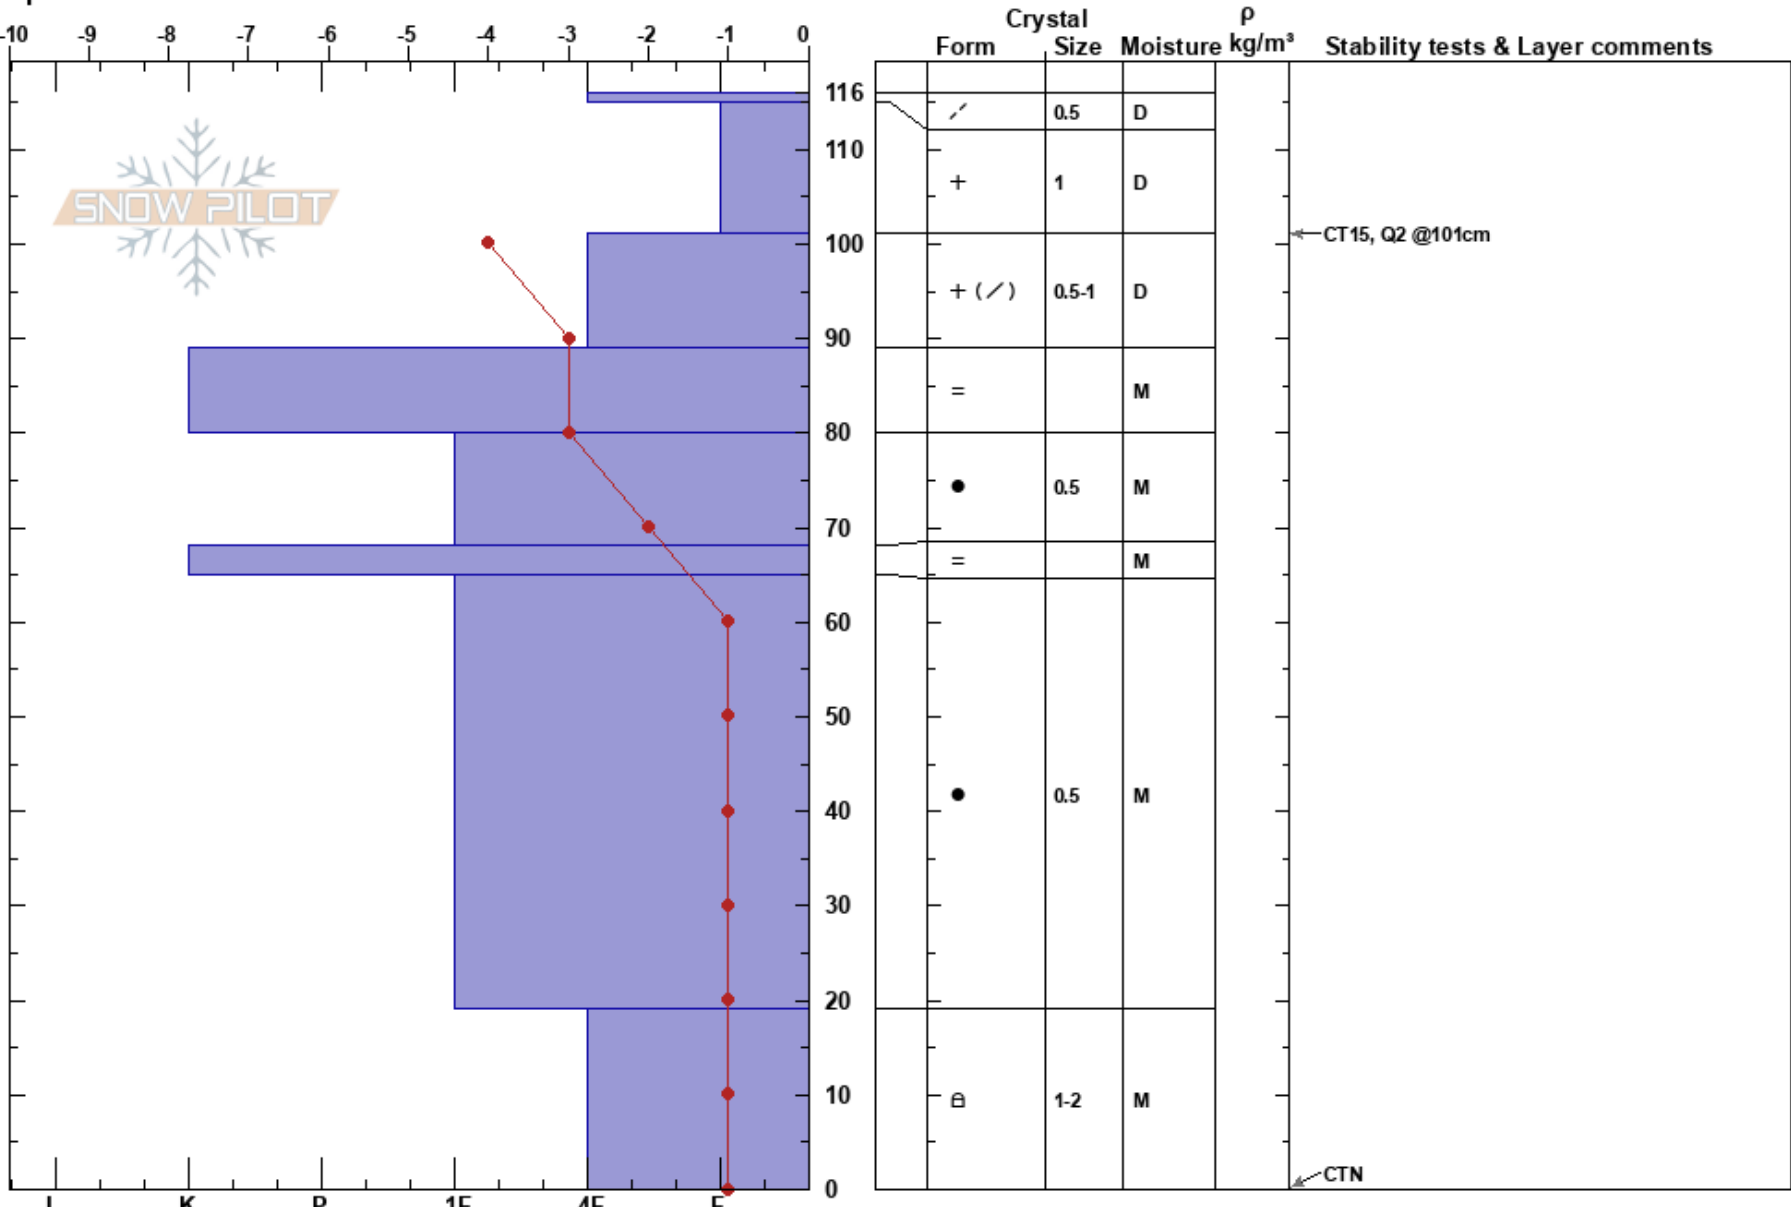

Tamarack Peak  
 Carson Range  
 NV  
 Elevation: 9760 ft  
 Aspect: 16°  
 Specifics:

Steve Reynaud  
 11/27/2017 - 12:00pm  
 Co-ord: 39.31705N, -119.91837W  
 Slope Angle: 22°  
 Wind Loading: yes

Stability: Good HS:116 Layer Notes:  
 Air Temperature: -4°C  
 Sky Cover: BKN  
 Precipitation: S-1  
 Wind: NW Moderate

**Notes:** 10 to 15cm storm snow in most areas with some wind loaded terrain up to 30cm deep. In the mid morning hours, winds switched to NW/N and were scouring previously wind loaded terrain. Winds tapered by mid day with increasing low level cloud cover.