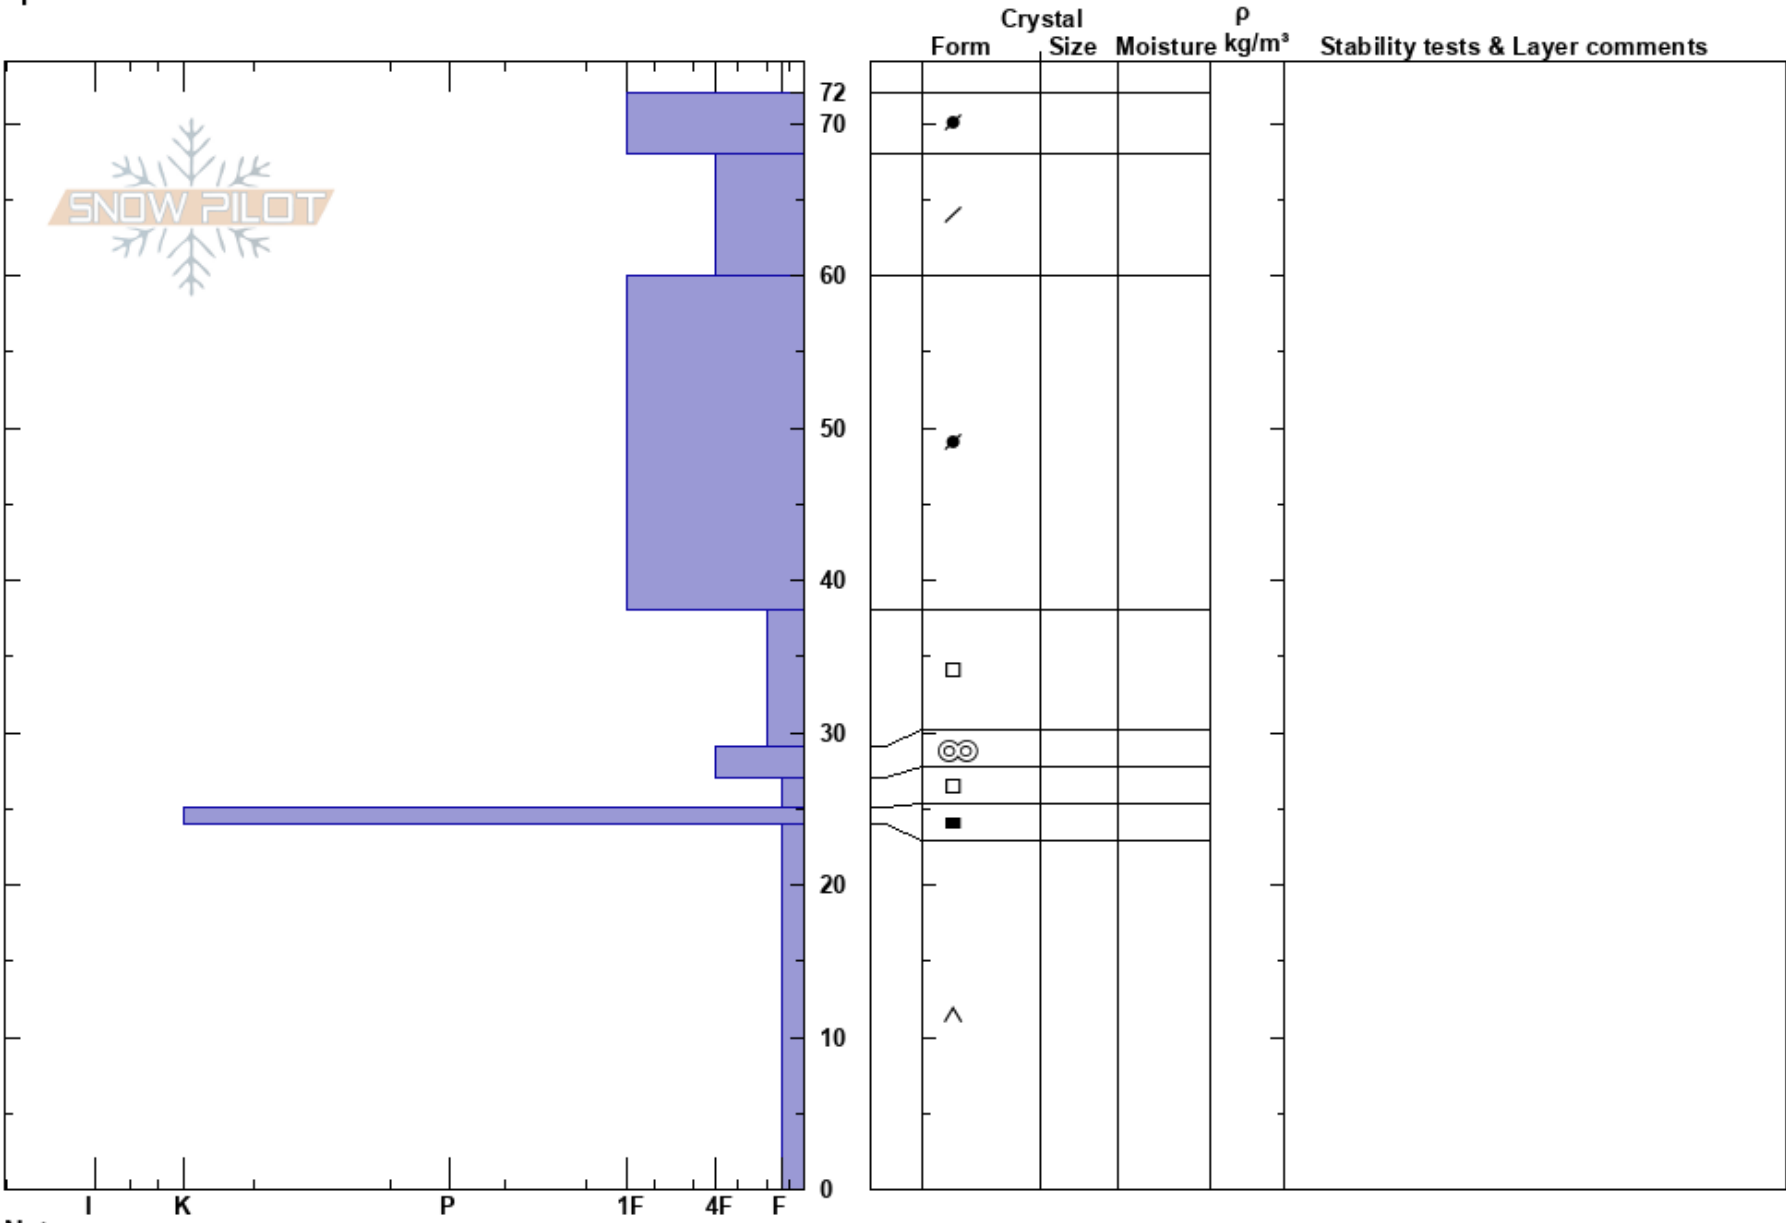

Straight Cr - NEfacing  
 Vail/Summit County  
 CO  
**Elevation:** 11800 ft  
**Aspect:** 45°  
**Specifics:**

Jason Konigsberg  
 11/27/2017 - 12:00pm  
**Co-ord:** 39.68421N, -105.93909W  
**Slope Angle:**  
**Wind Loading:**

**Stability:**  
**Air Temperature:**  
**Sky Cover:**  
**Precipitation:**  
**Wind:**

**HS:**72

**Layer Notes:**

Notes: