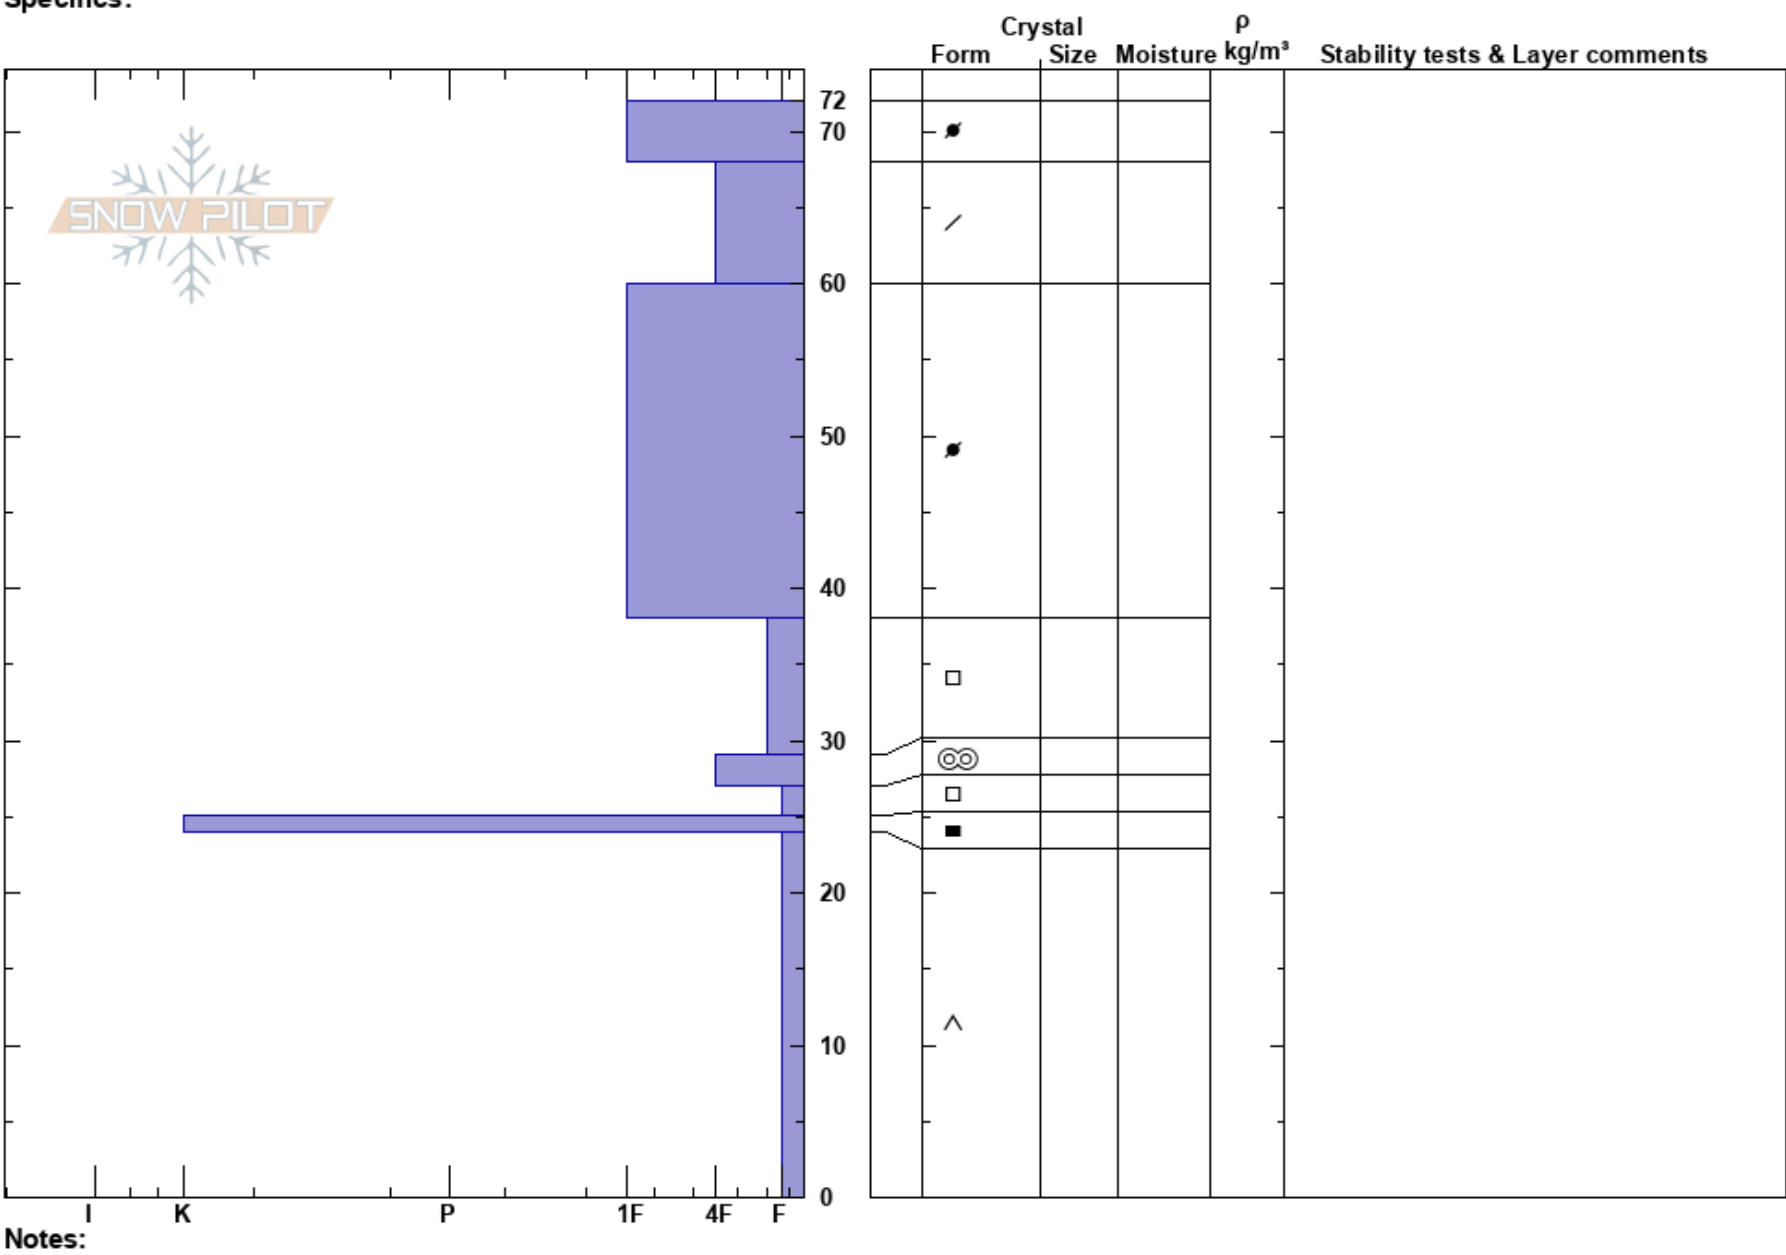

Straight Cr - NEfacing  
 Vail/Summit County  
 CO  
**Elevation:** 11800 ft  
**Aspect:** 45°  
**Specifics:**

Jason Konigsberg  
 11/27/2017 - 12:00pm  
**Co-ord:** 39.68421N, -105.93909W  
**Slope Angle:**  
**Wind Loading:**

**Stability:** HS:72  
**Air Temperature:**  
**Sky Cover:**  
**Precipitation:**  
**Wind:**

**Layer Notes:**

**Notes:**