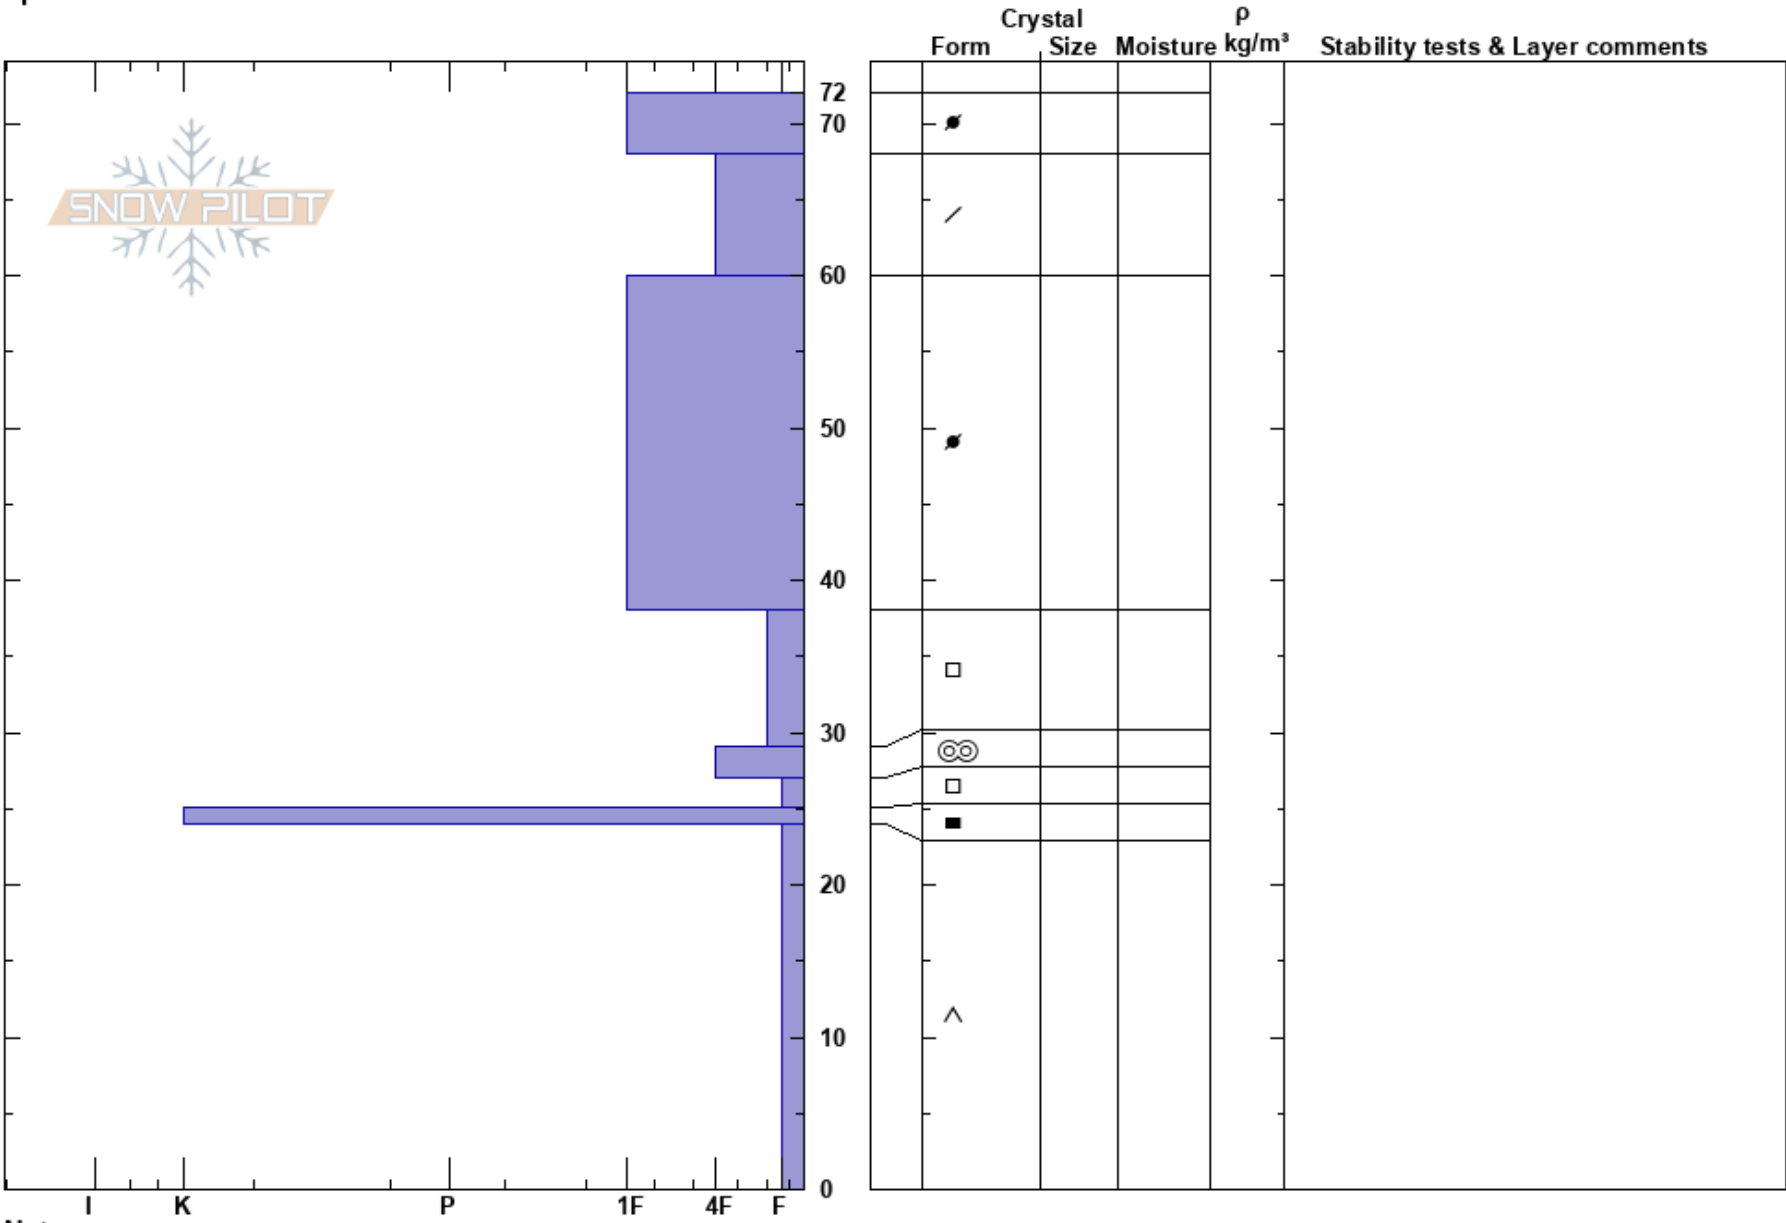

Straight Cr - NEfacing
 Vail/Summit County
 CO
Elevation: 11800 ft
Aspect: 45°
Specifics:

Jason Konigsberg
 11/27/2017 - 12:00pm
Co-ord: 39.68421N, -105.93909W
Slope Angle:
Wind Loading:

Stability: HS:72
Air Temperature:
Sky Cover:
Precipitation:
Wind:

Layer Notes:

Notes: