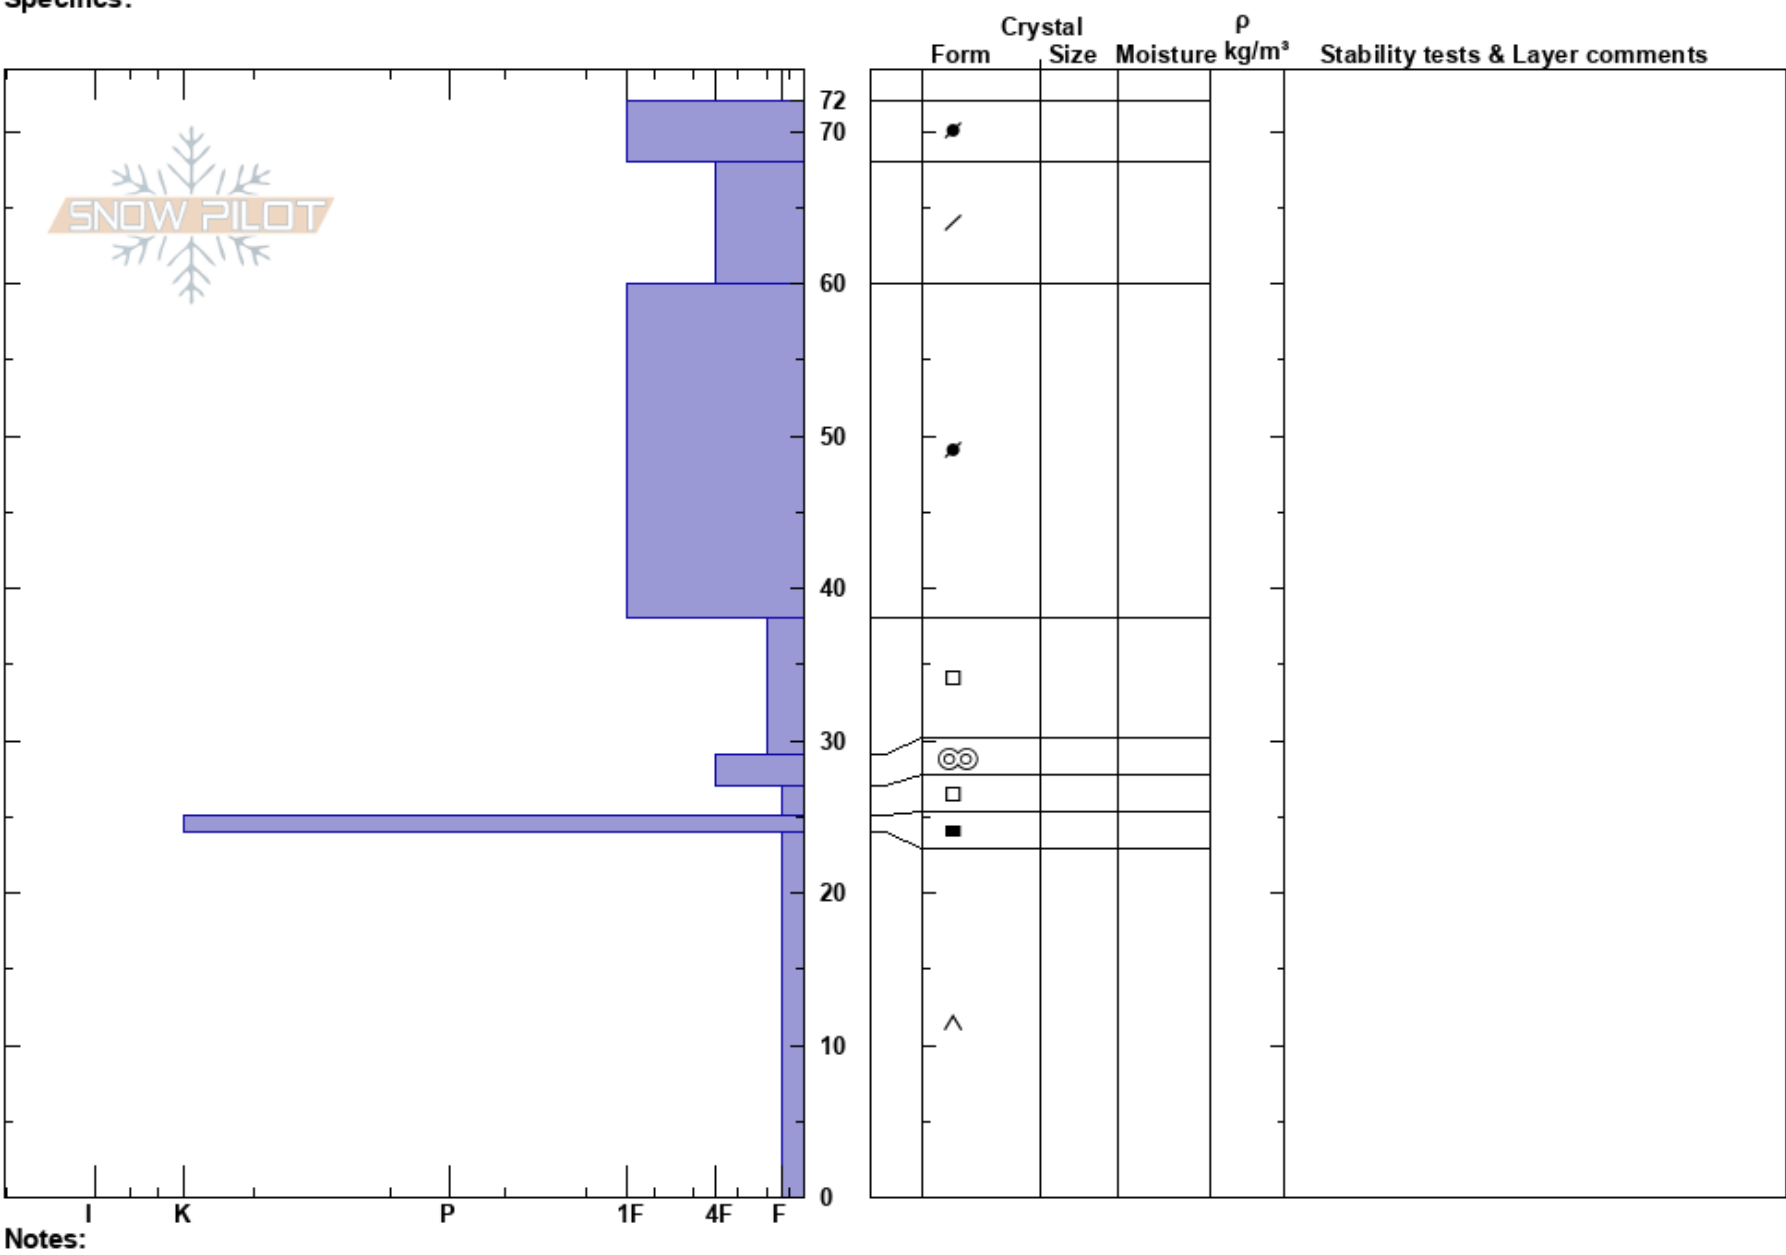

Straight Cr - NEfacing
 Vail/Summit County
 CO
Elevation: 11800 ft
Aspect: 45°
Specifics:

Jason Konigsberg
 11/27/2017 - 12:00pm
Co-ord: 39.68421N, -105.93909W
Slope Angle:
Wind Loading:

Stability: HS:72
Air Temperature:
Sky Cover:
Precipitation:
Wind:

Layer Notes:

Notes: