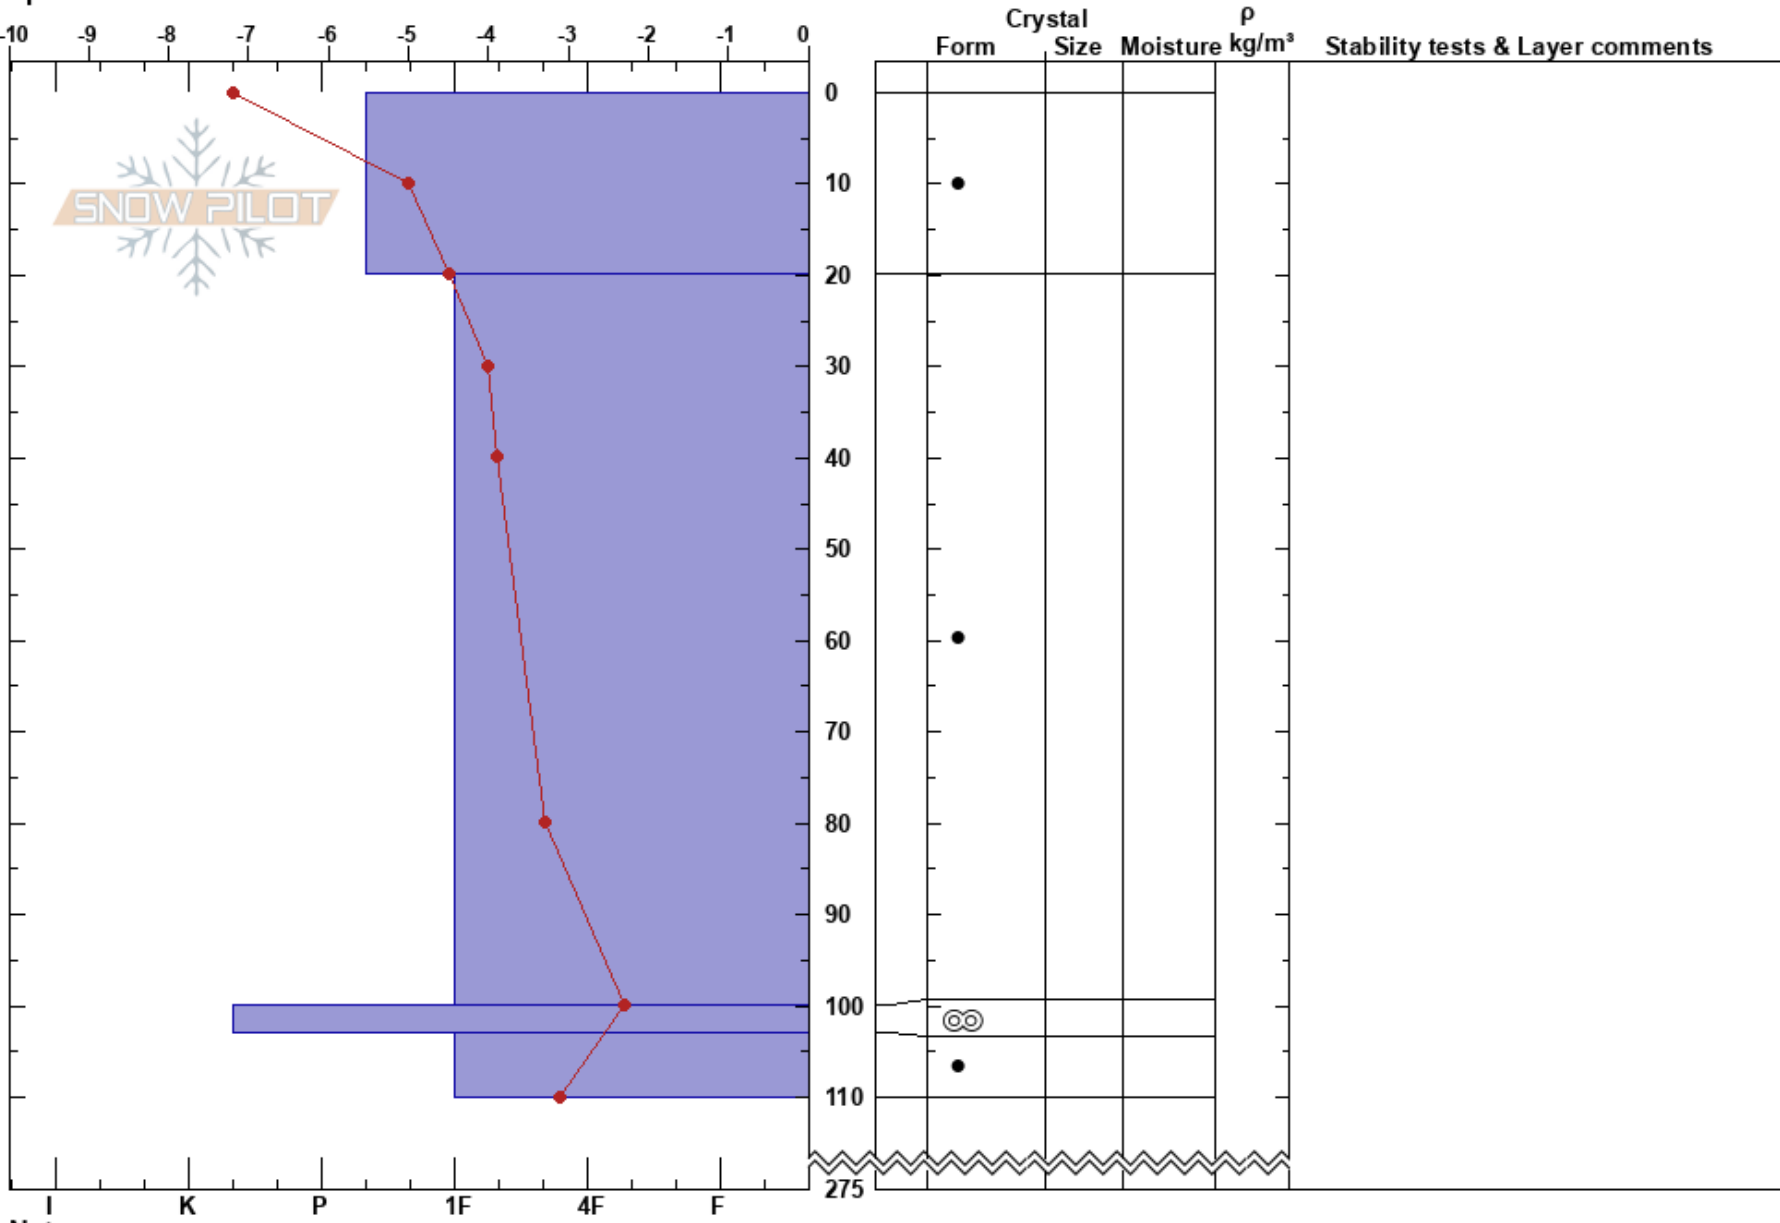

Svinestrandra SØ
 Indre Fjordane
 Norway
Elevation: 1050 m
Aspect: SE
Specifics:

Lars-Ove Eikje
 26/11/2017 - 13:30
Co-ord: 32V 358310E 6854186N
Slope Angle:
Wind Loading:

Stability: **HS:275** **Layer Notes:**
Air Temperature: -6.1°C
Sky Cover:
Precipitation:
Wind: