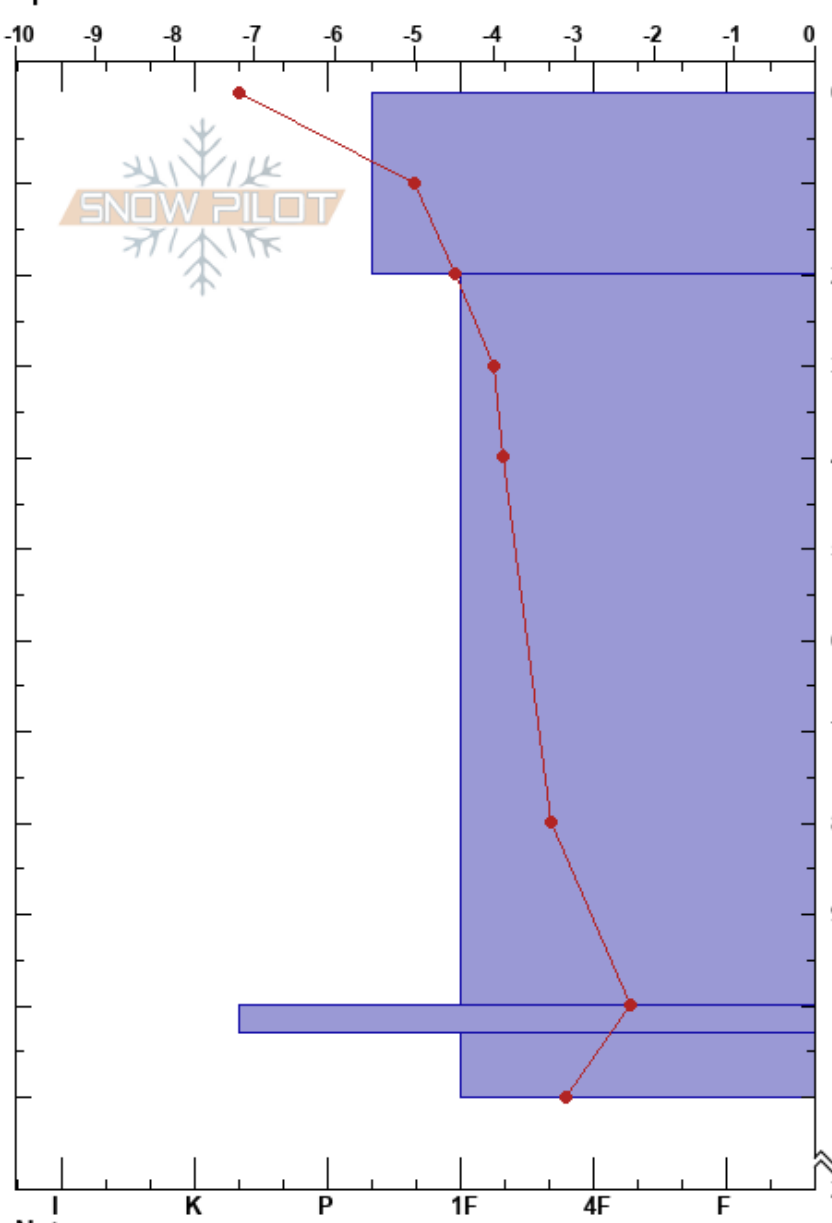

Svinestranda SØ
 Indre Fjordane
 Norway
 Elevation: 1050 m
 Aspect: SE
 Specifics:

Lars-Ove Eikje
 26/11/2017 - 13:30
 Co-ord: 32V 358310E 6854186N
 Slope Angle:
 Wind Loading:

Stability:
 Air Temperature: -6.1°C
 Sky Cover:
 Precipitation:
 Wind:

HS:275

Layer Notes:

Height (m)	Crystal		Moisture	ρ kg/m ³	Stability tests & Layer comments
	Form	Size			
0					
10	•				
20					
30					
40					
50					
60	•				
70					
80					
90					
100	⊙ ⊙				
110	•				
275					