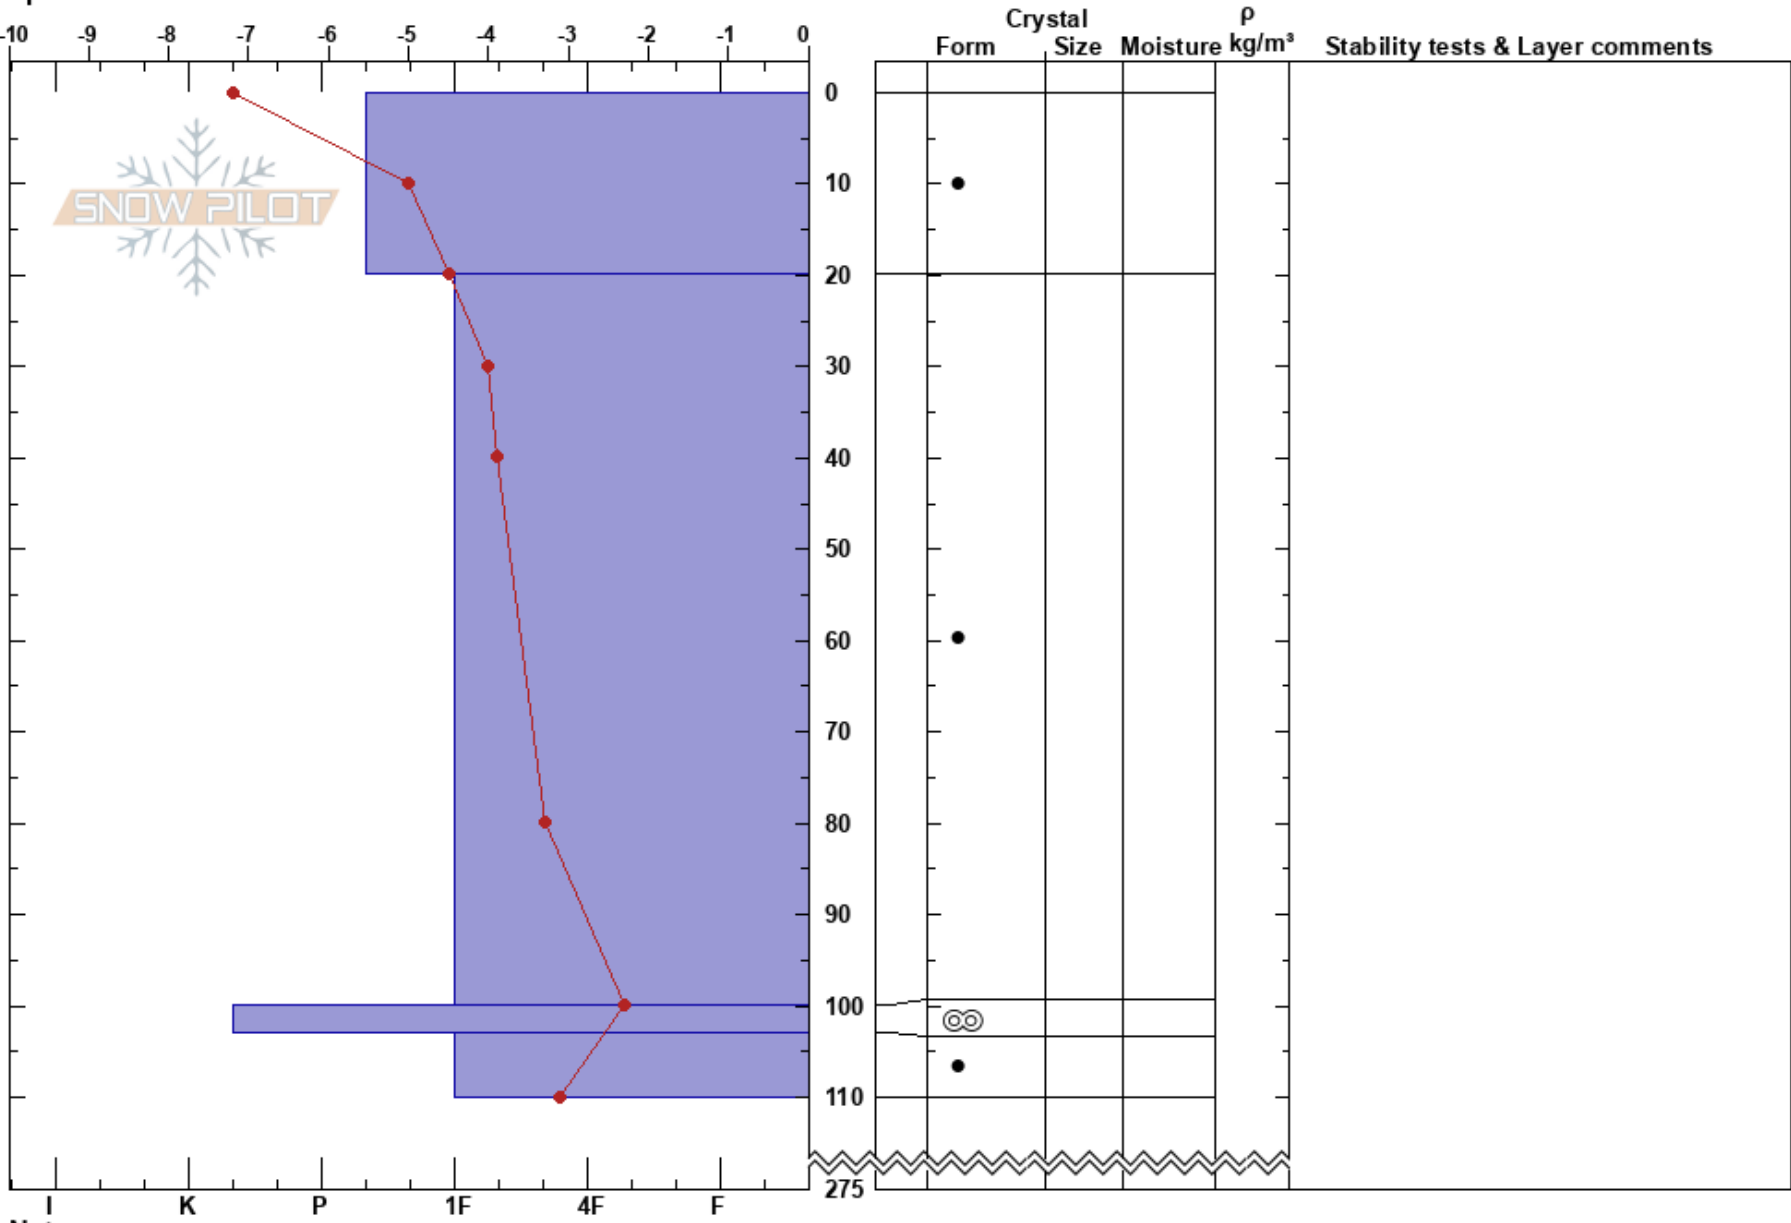

Svinestrandra SØ
 Indre Fjordane
 Norway
Elevation: 1050 m
Aspect: SE
Specifics:

Lars-Ove Eikje
 26/11/2017 - 13:30
Co-ord: 32V 358310E 6854186N
Slope Angle:
Wind Loading:

Stability: **HS:275** **Layer Notes:**
Air Temperature: -6.1°C
Sky Cover:
Precipitation:
Wind: