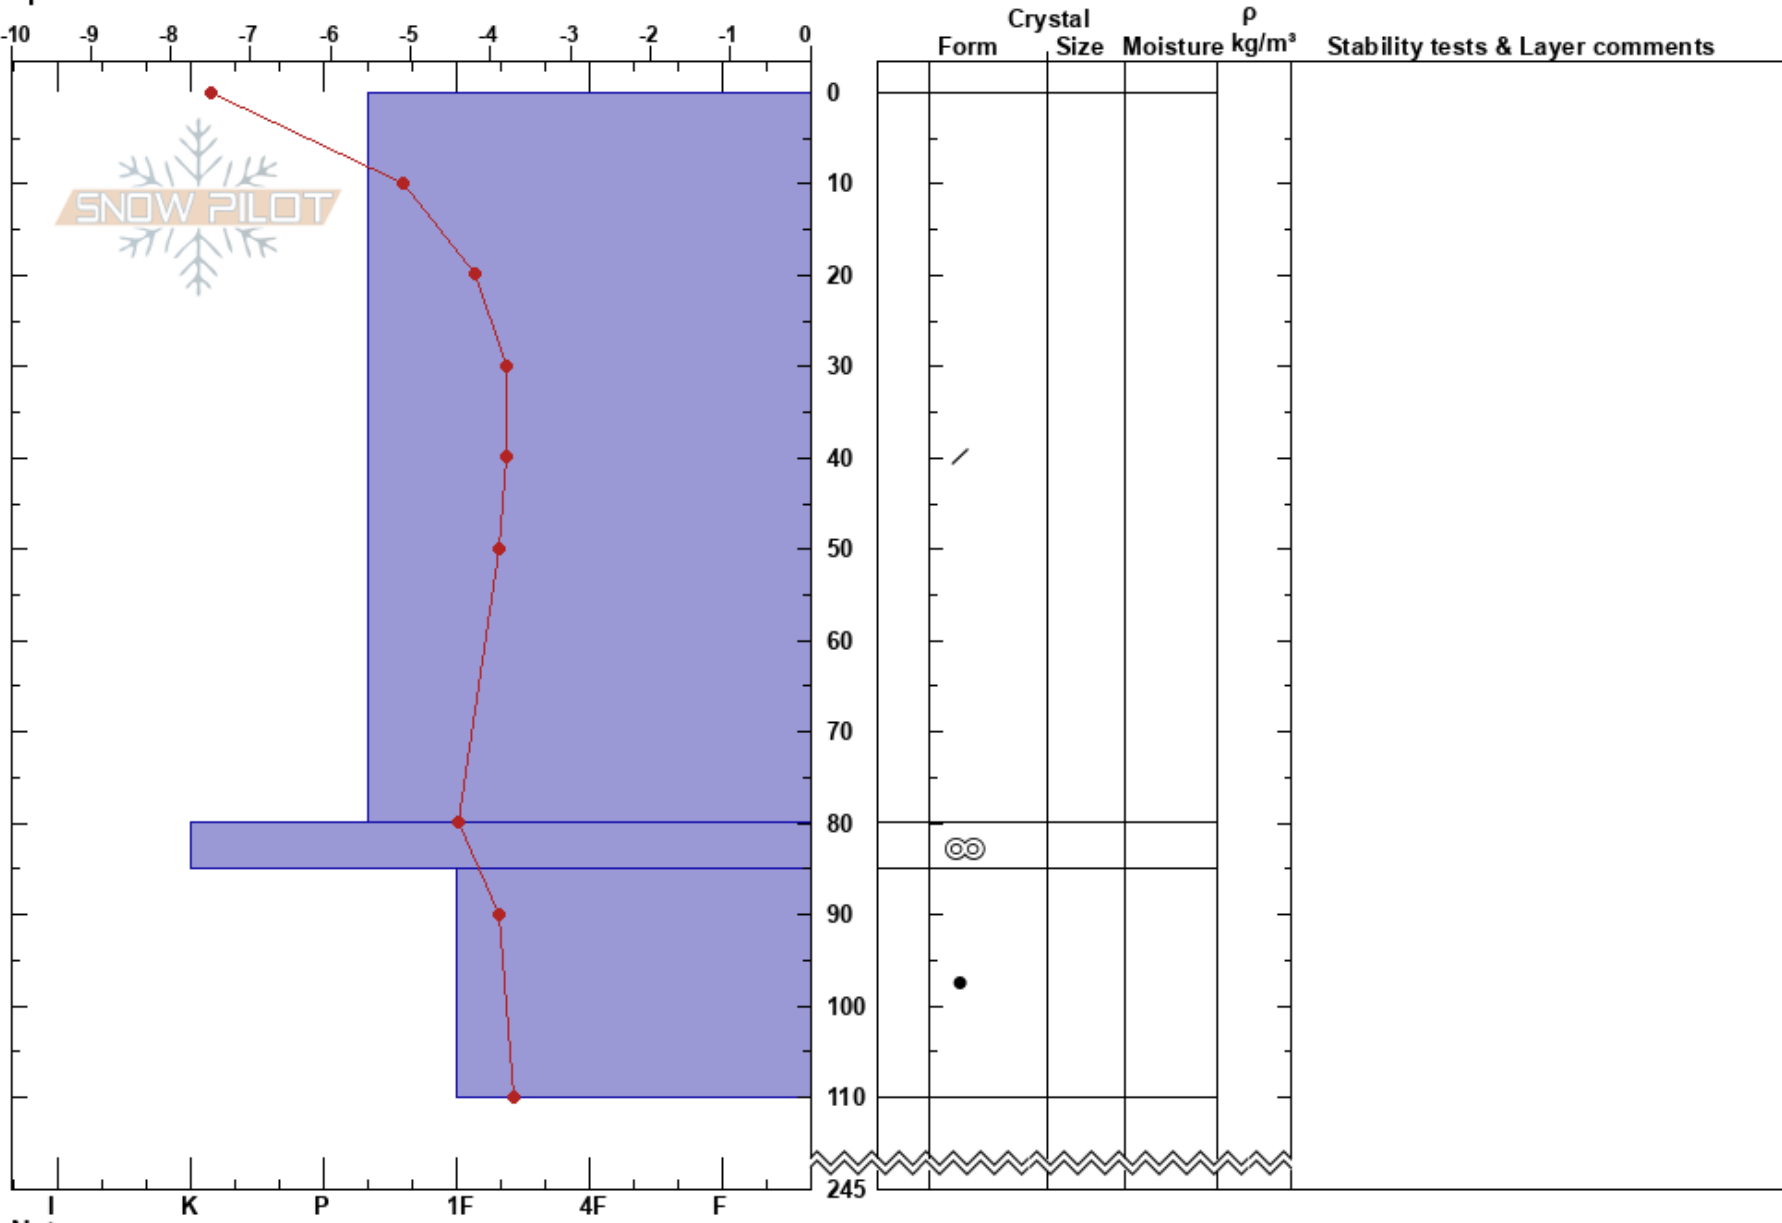

Svinestrandra NV
 Indre Fjordane
 Norway
Elevation: 1040 m
Aspect: NW
Specifics:

Lars-Ove Eikje
 26/11/2017 - 13:00
Co-ord: 32V 358197E 6854340N
Slope Angle: 15°
Wind Loading:

Stability: HS:245
Layer Notes:
Air Temperature: -5.2°C
Sky Cover:
Precipitation:
Wind: