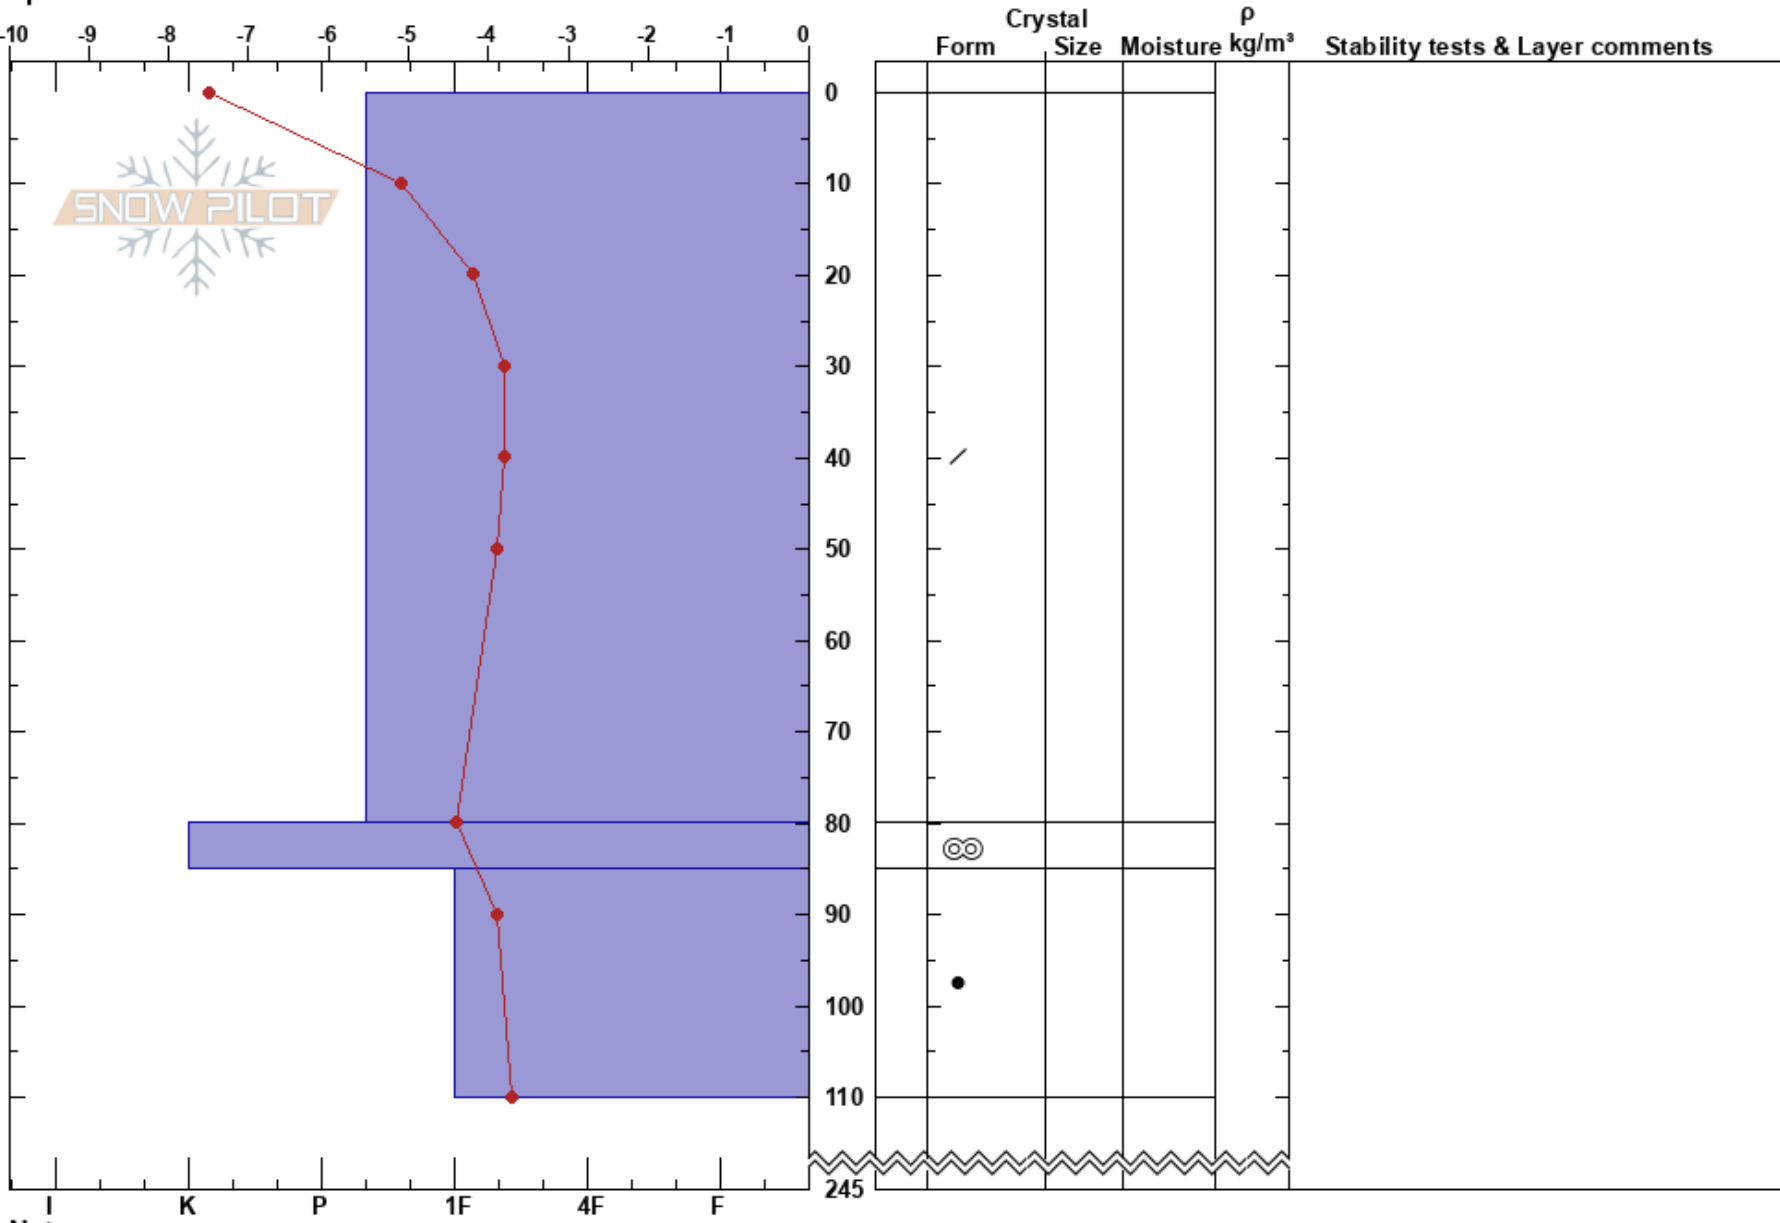

Svinestrandra NV  
Indre Fjordane  
Norway  
Elevation: 1040 m  
Aspect: NW  
Specifics:

Lars-Ove Eikje  
26/11/2017 - 13:00  
Co-ord: 32V 358197E 6854340N  
Slope Angle: 15°  
Wind Loading:

Stability:  
Air Temperature: -5.2°C  
Sky Cover:  
Precipitation:  
Wind:

HS:245

Layer Notes:

Notes: