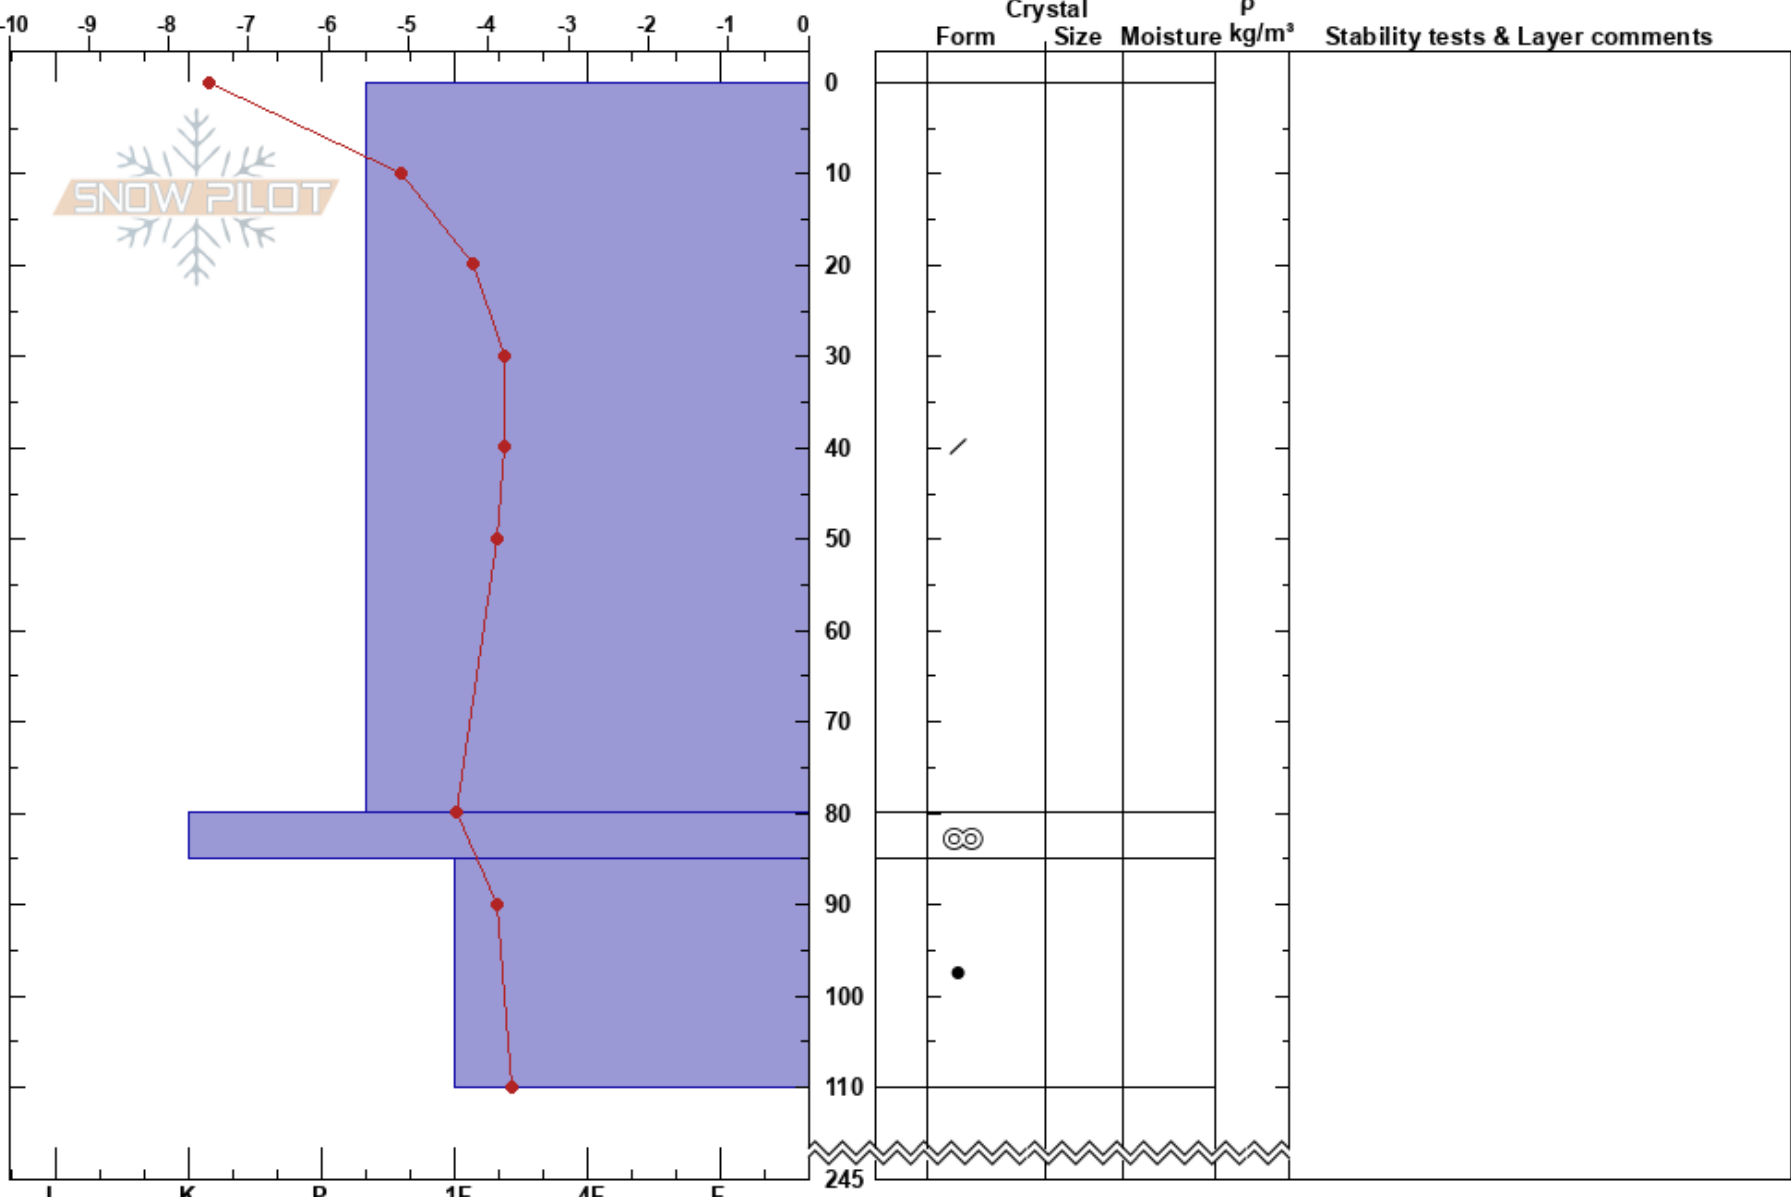

Svinestrandana NV
 Indre Fjordane
 Norway
Elevation: 1040 m
Aspect: NW
Specifics:

Lars-Ove Eikje
 26/11/2017 - 13:00
Co-ord: 32V 358197E 6854340N
Slope Angle: 15°
Wind Loading:

Stability: HS:245 **Layer Notes:**
Air Temperature: -5.2°C
Sky Cover:
Precipitation:
Wind: