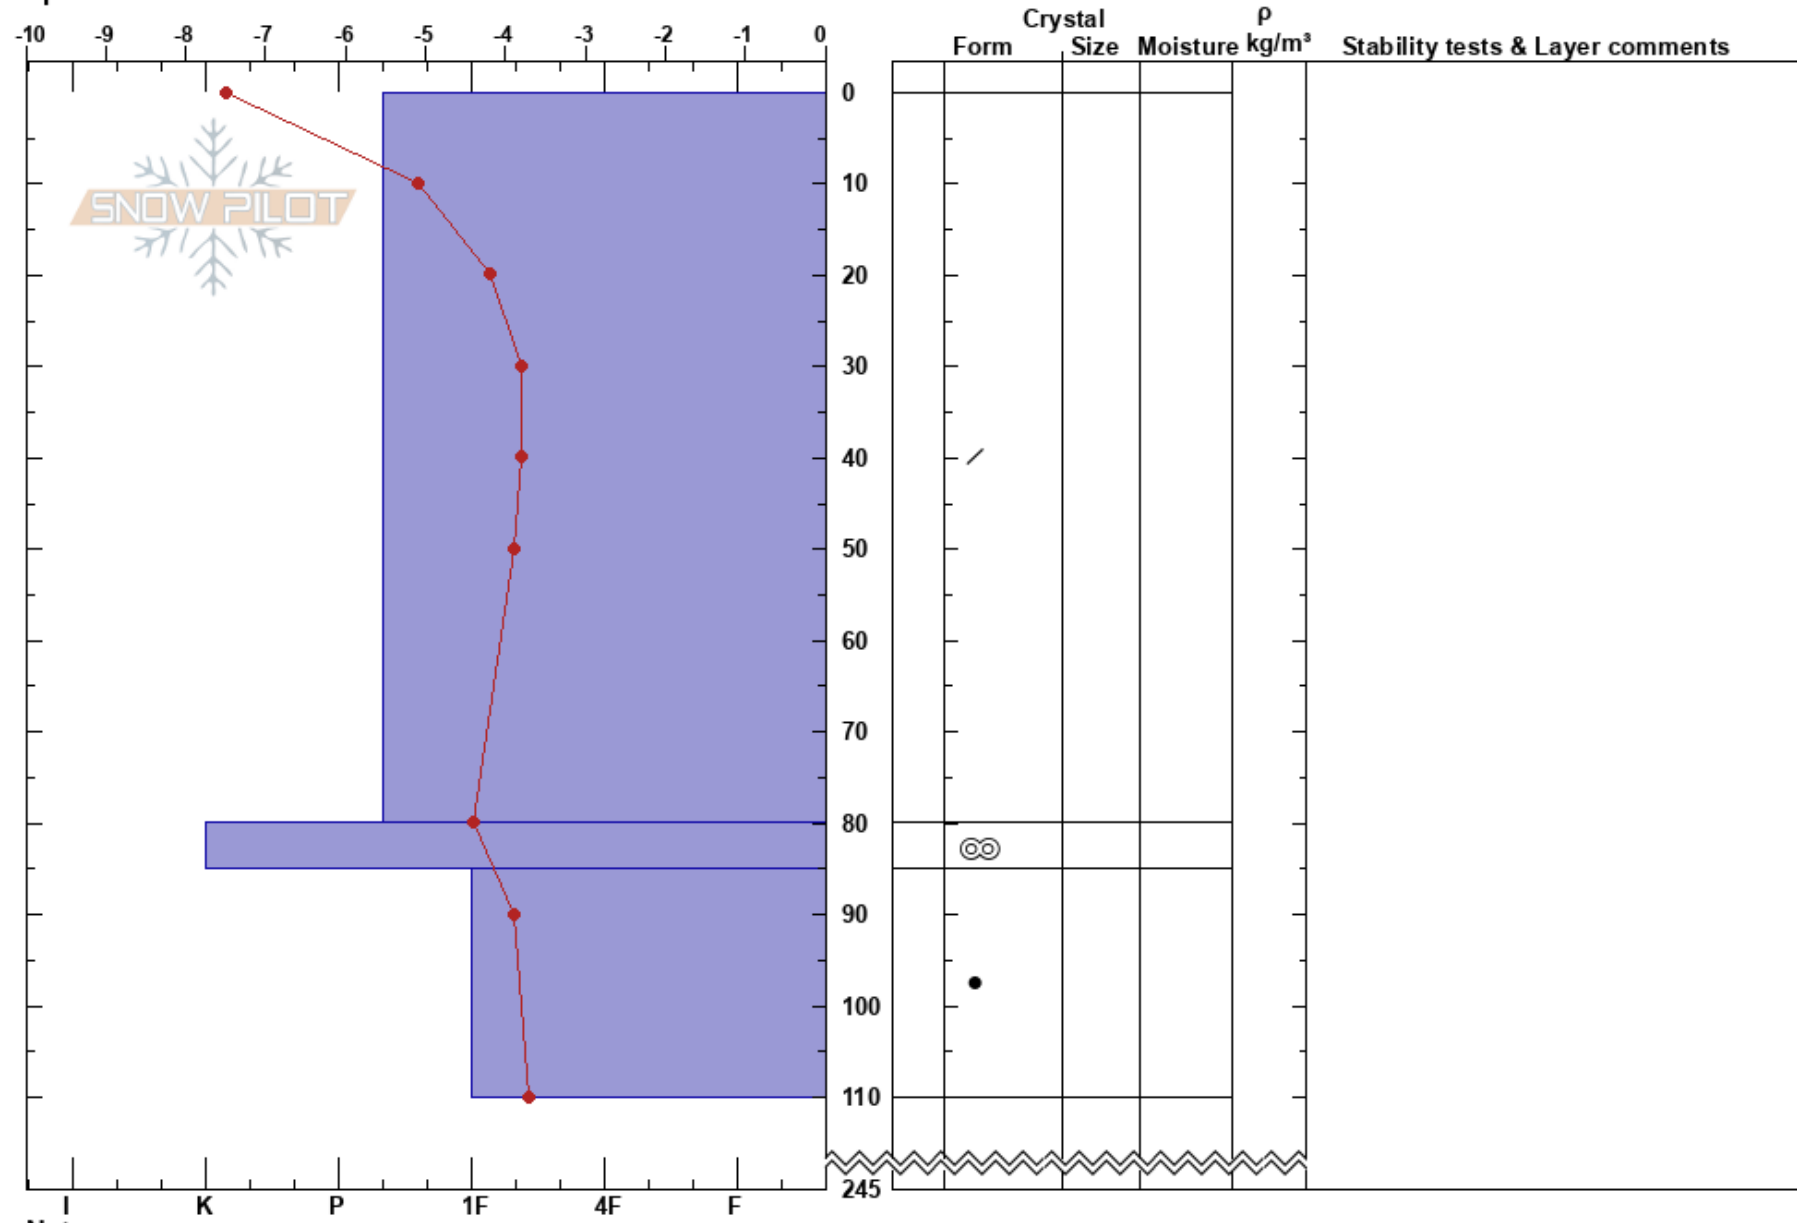

Svinestrandra NV
Indre Fjordane
Norway
Elevation: 1040 m
Aspect: NW
Specifics:

Lars-Ove Eikje
26/11/2017 - 13:00
Co-ord: 32V 358197E 6854340N
Slope Angle: 15°
Wind Loading:

Stability:
Air Temperature: -5.2°C
Sky Cover:
Precipitation:
Wind:

HS:245

Layer Notes:

Notes: