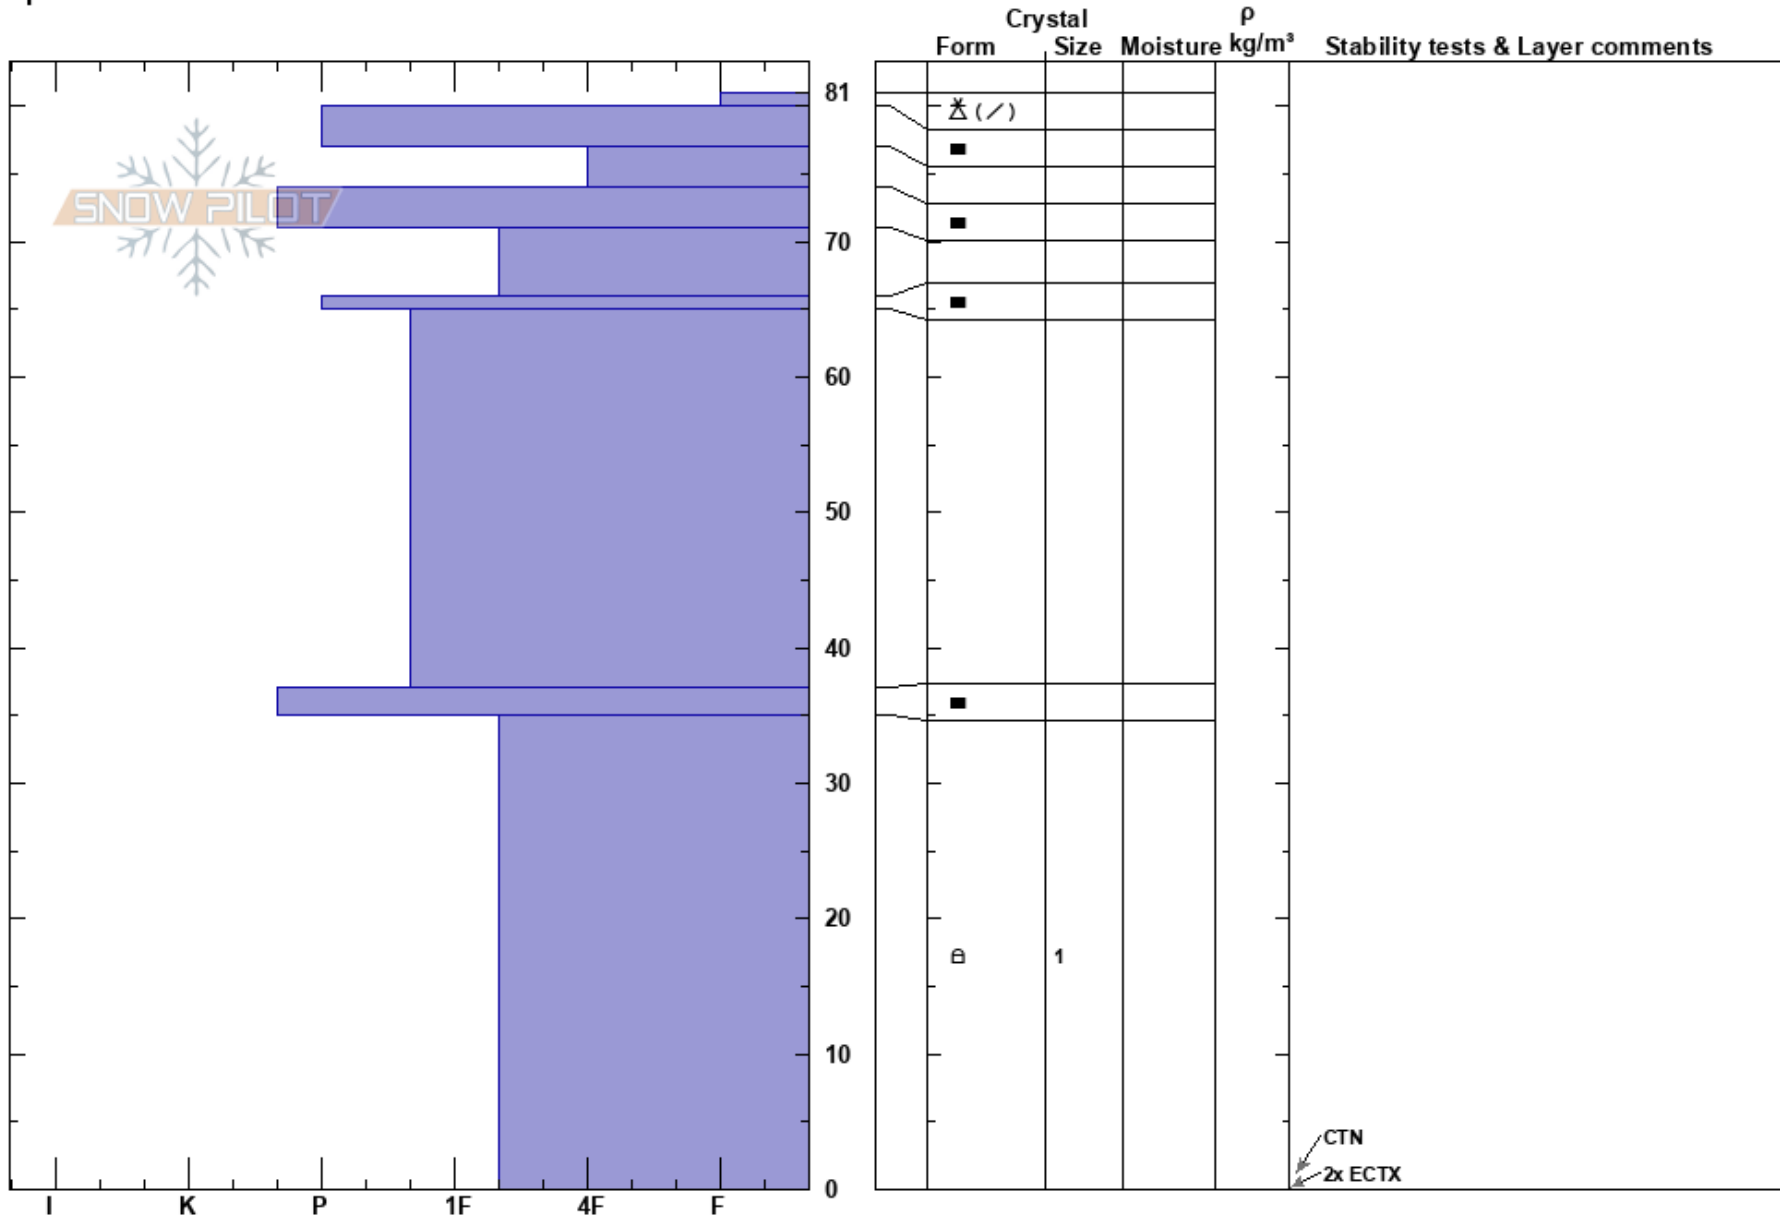

Middle Basin
 Madison Range-N
 MT
 Elevation: 8700 ft
 Aspect: NE
 Specifics:

Spencer Jonas
 11/25/2017 - 1:00am
 Co-ord: 45.32211N, -111.37794W
 Slope Angle: 25°
 Wind Loading:

Stability: HS:81
 Air Temperature:
 Sky Cover: CLR
 Precipitation: NO
 Wind: Calm

Layer Notes:

Notes: One ect propagated after 5 full body swings after the loading steps were completed, it propagated below the ice layer at 35cm. The ct also broke at the same interface with a Q2 fracture after one full body swing after the loading steps were completed