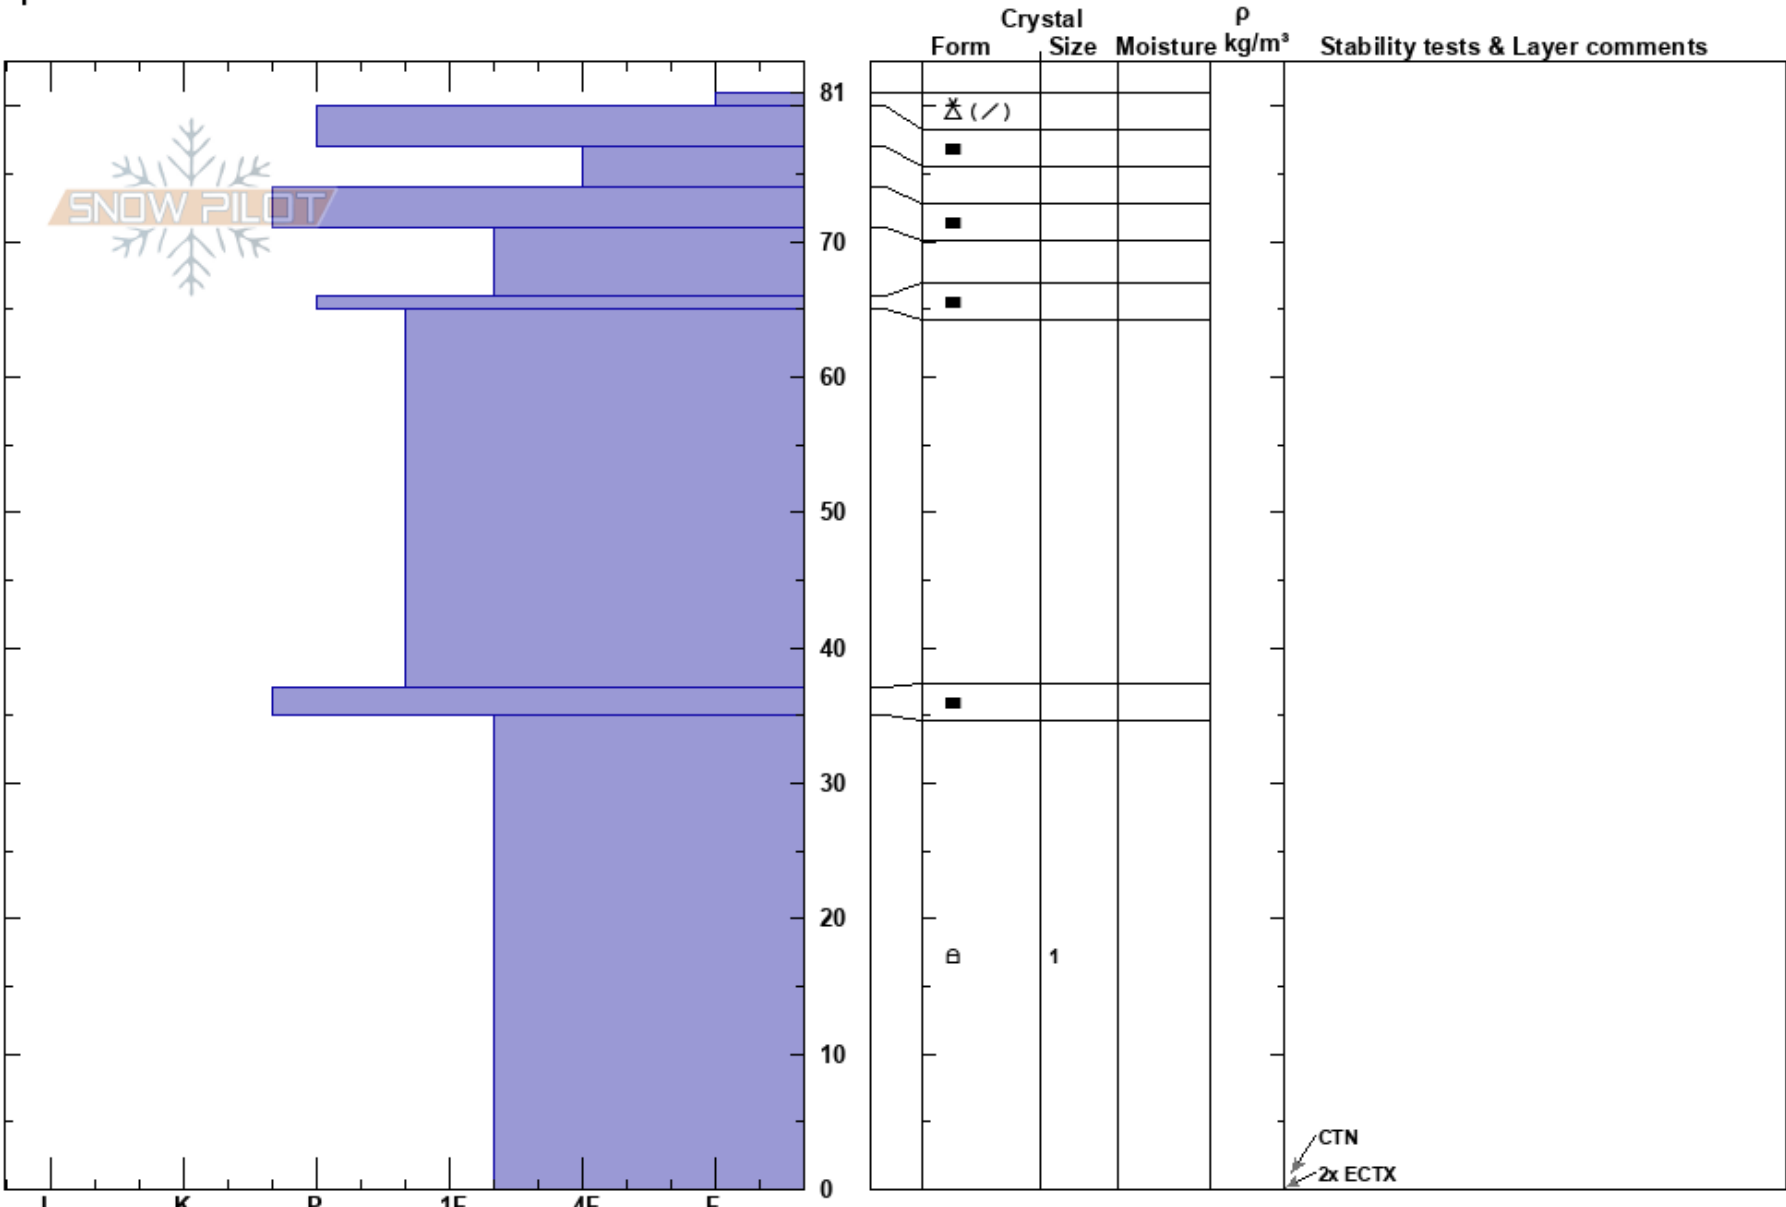

Middle Basin
 Madison Range-N
 MT
 Elevation: 8700 ft
 Aspect: NE
 Specifics:

Spencer Jonas
 11/25/2017 - 1:00am
 Co-ord: 45.32211N, -111.37794W
 Slope Angle: 25°
 Wind Loading:

Stability: HS:81
 Air Temperature:
 Sky Cover: CLR
 Precipitation: NO
 Wind: Calm
 Layer Notes:

Notes: One ect propagated after 5 full body swings after the loading steps were completed, it propagated below the ice layer at 35cm. The ct also broke at the same interface with a Q2 fracture after one full body swing after the loading steps were completed