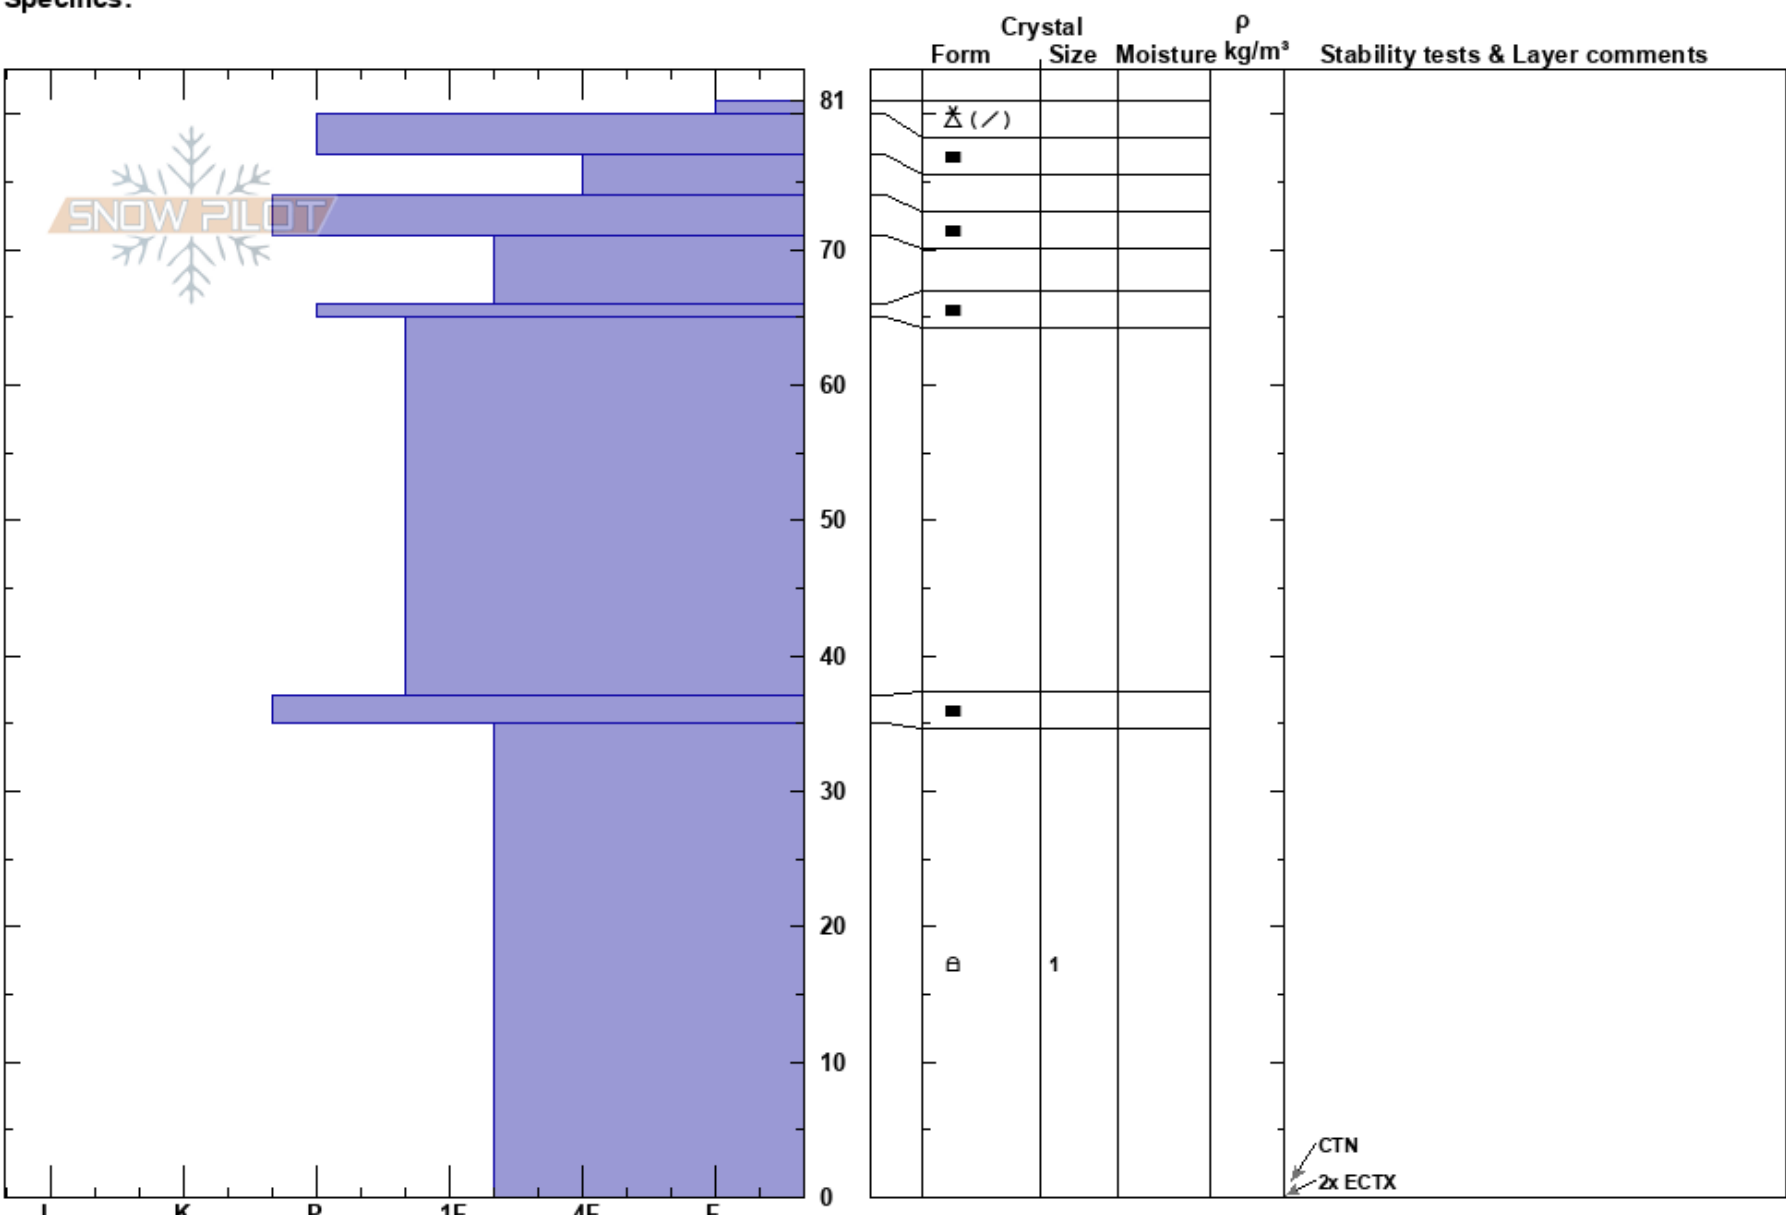

Middle Basin
 Madison Range-N
 MT
Elevation: 8700 ft
Aspect: NE
Specifics:

Spencer Jonas
 11/25/2017 - 1:00am
Co-ord: 45.32211N, -111.37794W
Slope Angle: 25°
Wind Loading:

Stability: HS:81
Air Temperature:
Sky Cover: CLR
Precipitation: NO
Wind: Calm
Layer Notes:

Notes: One ect propagated after 5 full body swings after the loading steps were completed, it propagated below the ice layer at 35cm. The ct also broke at the same interface with a Q2 fracture after one full body swing after the loading steps were completed