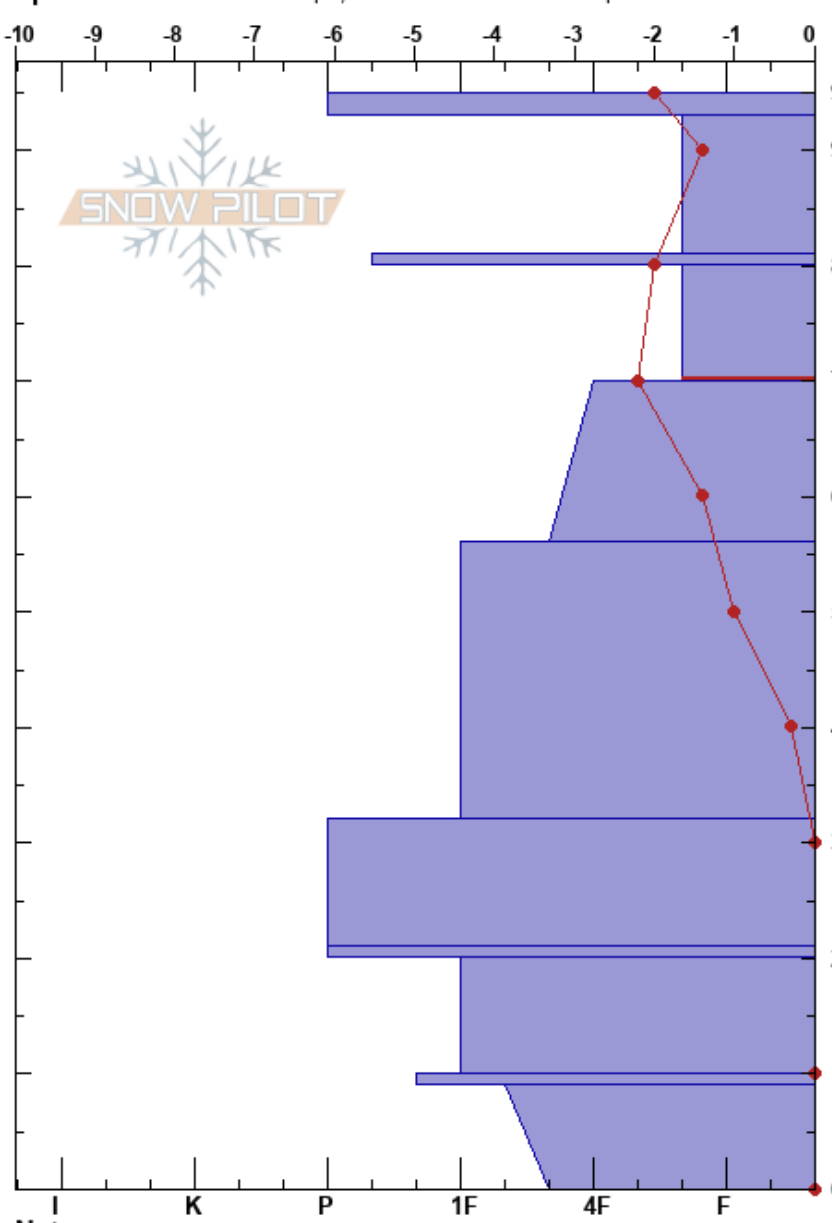

Relay Peak
 Carson Range
 NV
 Elevation: 10200 ft
 Aspect: 18°
 Specifics: Ski tracks on slope; Snowmobile tracks on slope

Andy Anderson
 11/25/2017 - 2:00pm
 Co-ord: 39.31363N, -119.94630W
 Slope Angle: 24°
 Wind Loading: previous

Stability: Very Good
 Air Temperature: 5°C
 Sky Cover: SCT
 Precipitation: NO
 Wind: SW Moderate

HS:95
 PS: 1
 80-70cm: Problematic layer
 9-0cm: easy to clump

Height (cm)	Crystal		Moisture	ρ kg/m ³	Stability tests & Layer comments
	Form	Size			
95	=				← ECTN17 @93cm
90	☐ (●)	0.5			← PST100/100 (End) @93cm
80	=				← CT20, RP @81cm
70	☐ (●)	0.5			← ECTN28 @70cm
60	●	0.5-1			← CT28, BRK @70cm
50					← PST95/100 (End) @70cm
40	●	1			
30	●	0.5			
20	=				
10	●	1	D-M		
0	=		D-M		← PST100/100 (End) @9cm
0	● (⊖)	1-2	M		9-0cm: easy to clump