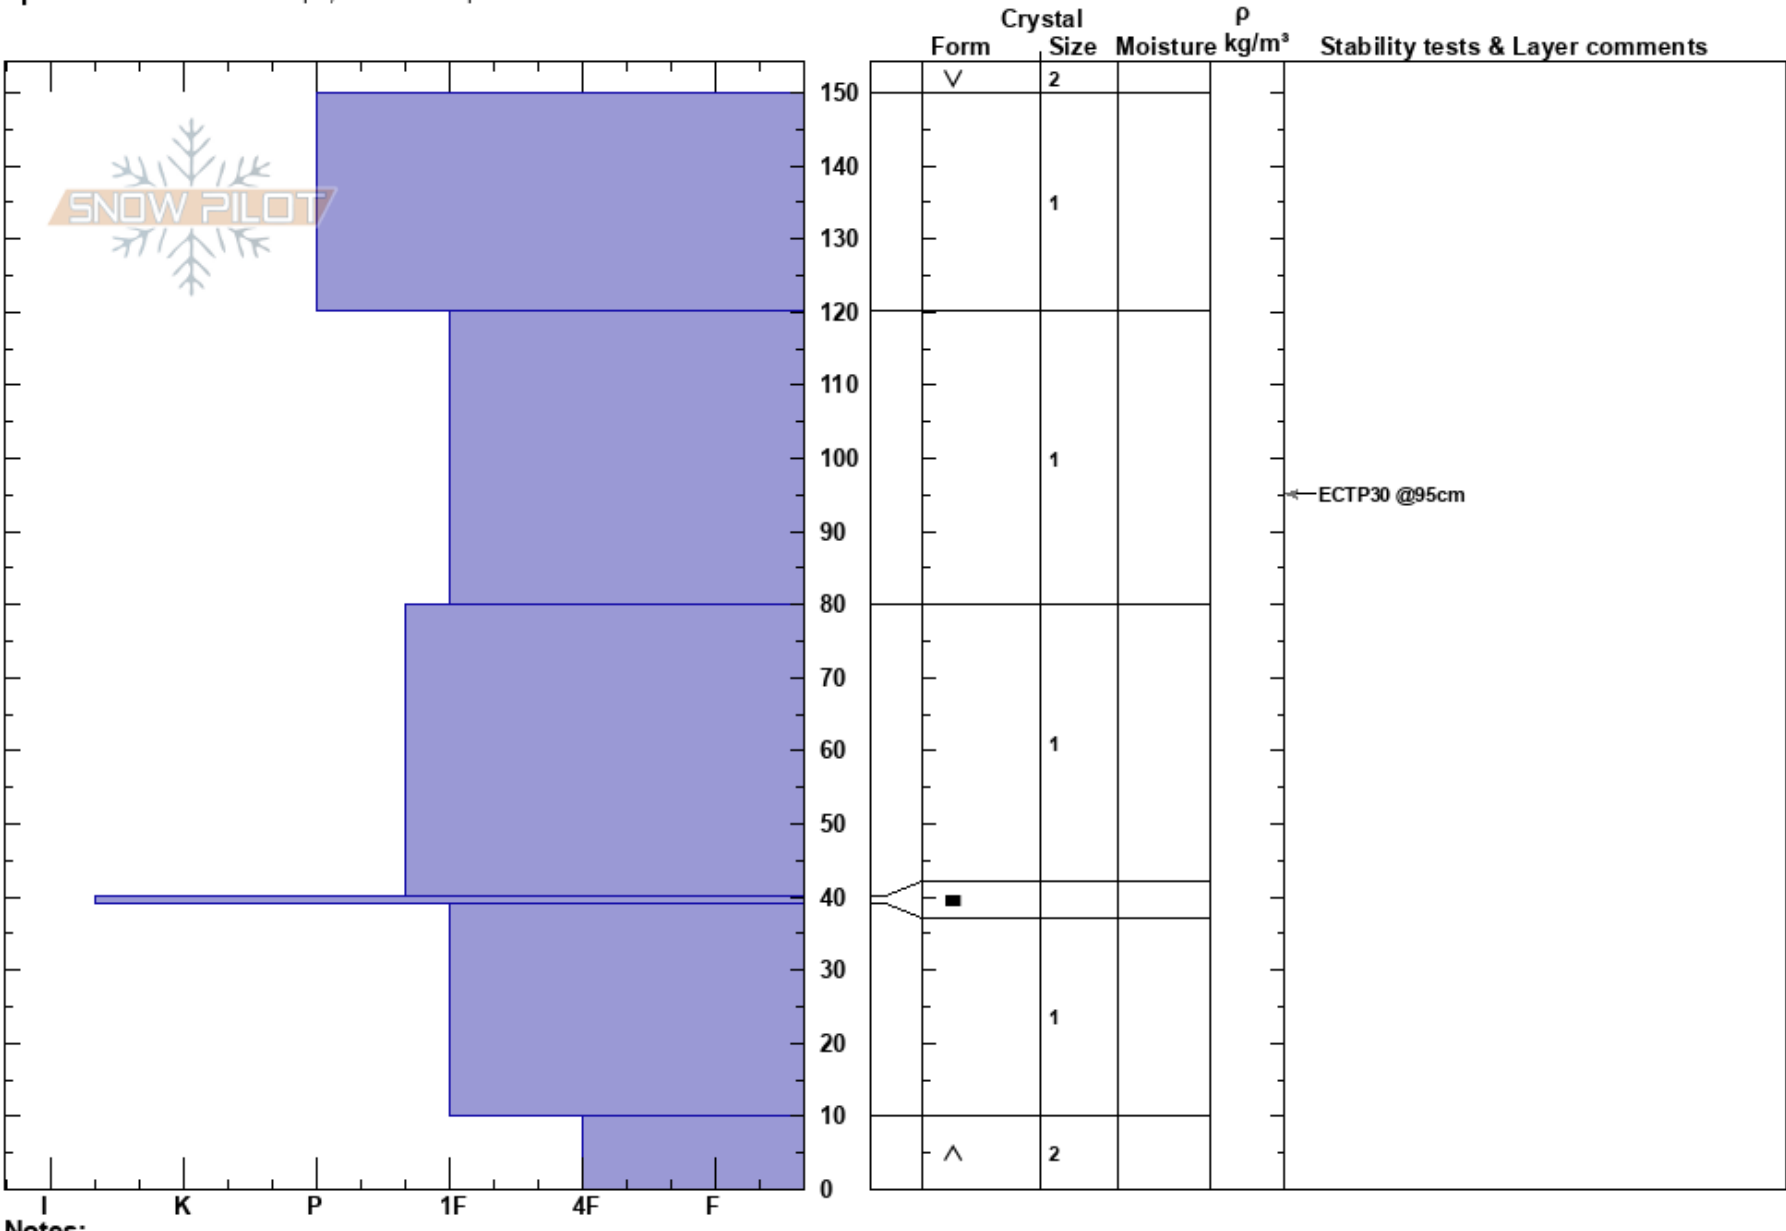

Alison Clay  
 Kachina Peaks  
 AZ  
 Elevation: 11330 ft  
 Aspect: 300°  
 Specifics: Ski tracks on slope; We skied slope

Bray Moll  
 01/09/2022 - 10:00am  
 Co-ord: 35.34283N, -111.68841W  
 Slope Angle: 32°  
 Wind Loading: yes

Stability:  
 Air Temperature:  
 Sky Cover: CLR  
 Precipitation: NO  
 Wind: E Light Breeze

HS:150  
 PF:5  
 PS:0  
 Layer Notes:

Notes: