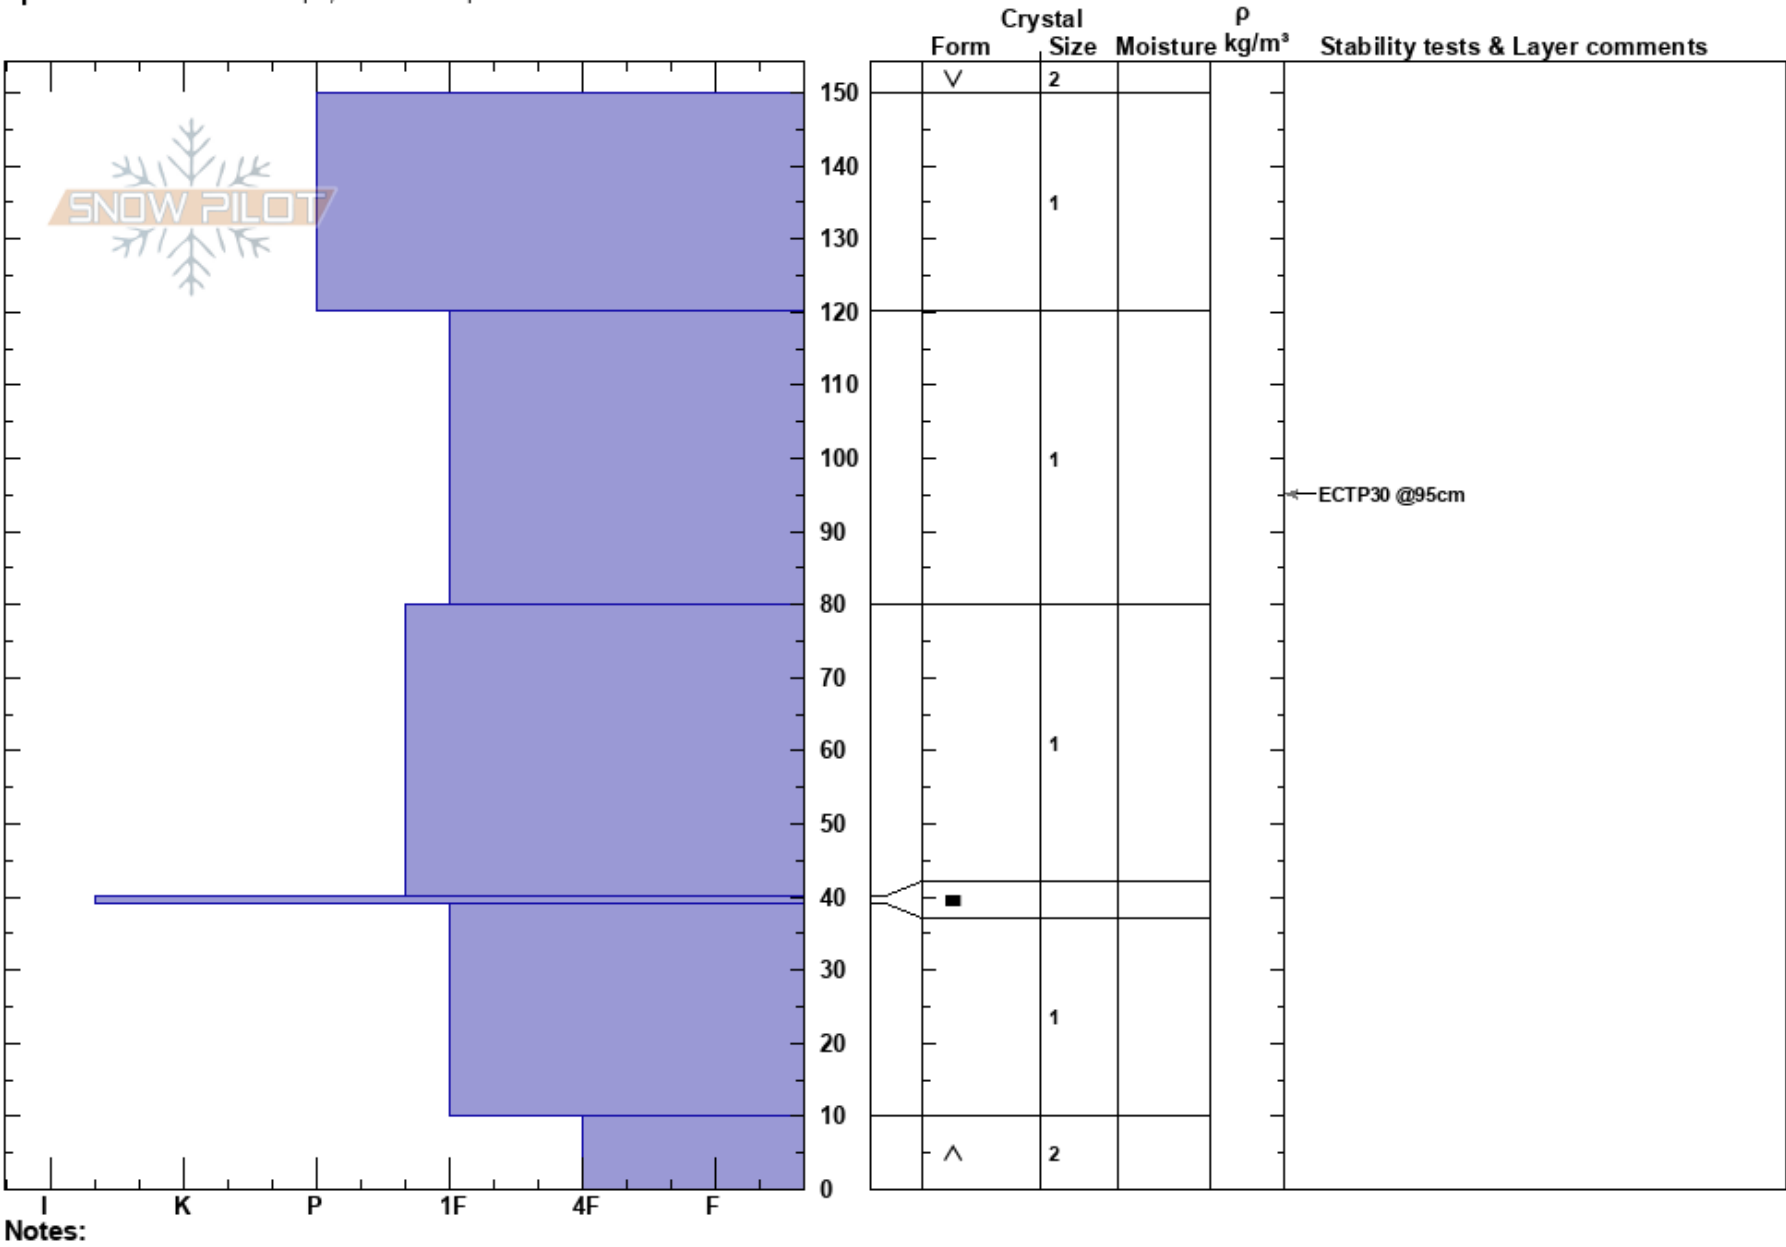

Alison Clay
 Kachina Peaks
 AZ
 Elevation: 11330 ft
 Aspect: 300°
 Specifics: Ski tracks on slope; We skied slope

Bray Moll
 01/09/2022 - 10:00am
 Co-ord: 35.34283N, -111.68841W
 Slope Angle: 32°
 Wind Loading: yes

Stability: HS:150
 Air Temperature: PF:5
 Sky Cover: CLR PS:0
 Precipitation: NO
 Wind: E Light Breeze

Layer Notes:

Notes: