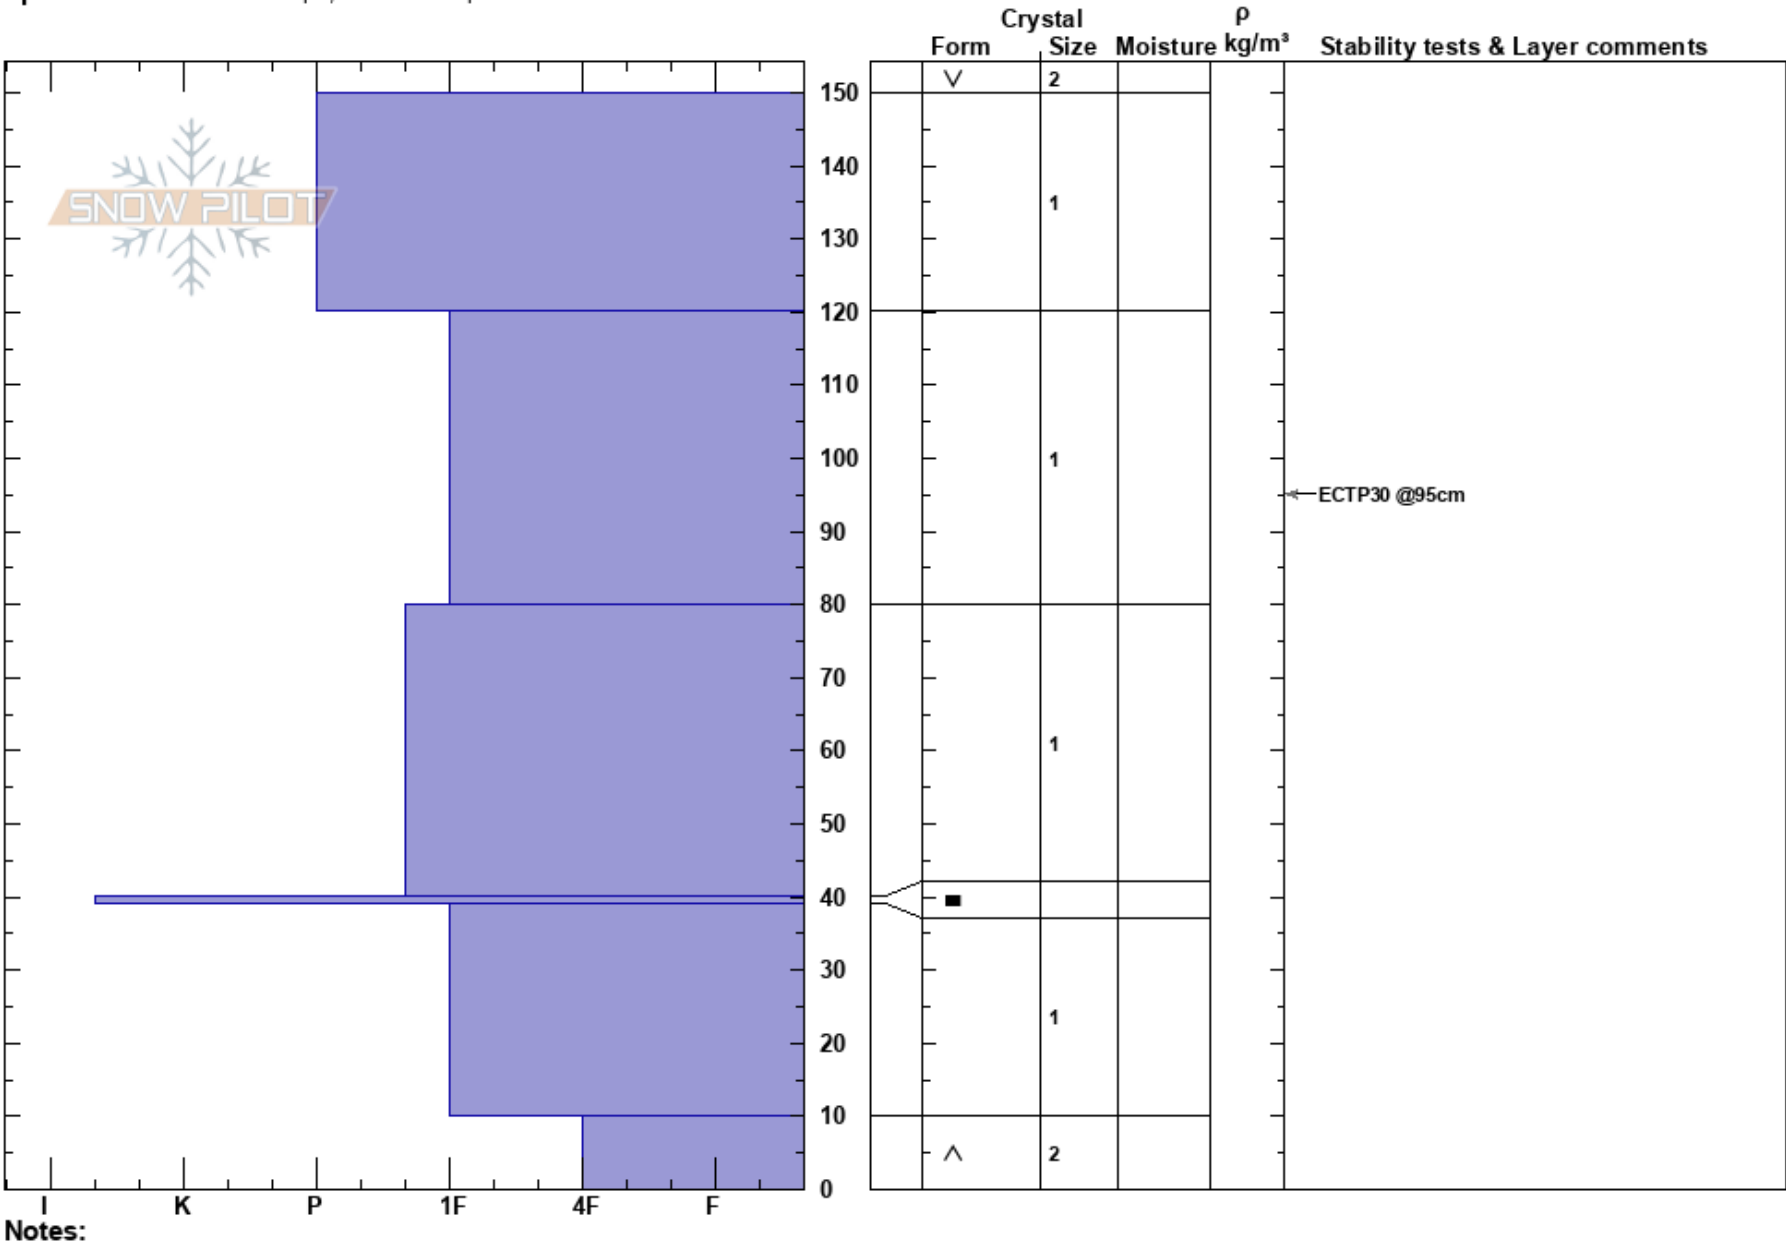

Alison Clay  
 Kachina Peaks  
 AZ  
 Elevation: 11330 ft  
 Aspect: 300°  
 Specifics: Ski tracks on slope; We skied slope

Bray Moll  
 01/09/2022 - 10:00am  
 Co-ord: 35.34283N, -111.68841W  
 Slope Angle: 32°  
 Wind Loading: yes

Stability:  
 Air Temperature:  
 Sky Cover: CLR  
 Precipitation: NO  
 Wind: E Light Breeze

HS:150  
 PF:5  
 PS:0  
 Layer Notes:

Notes: