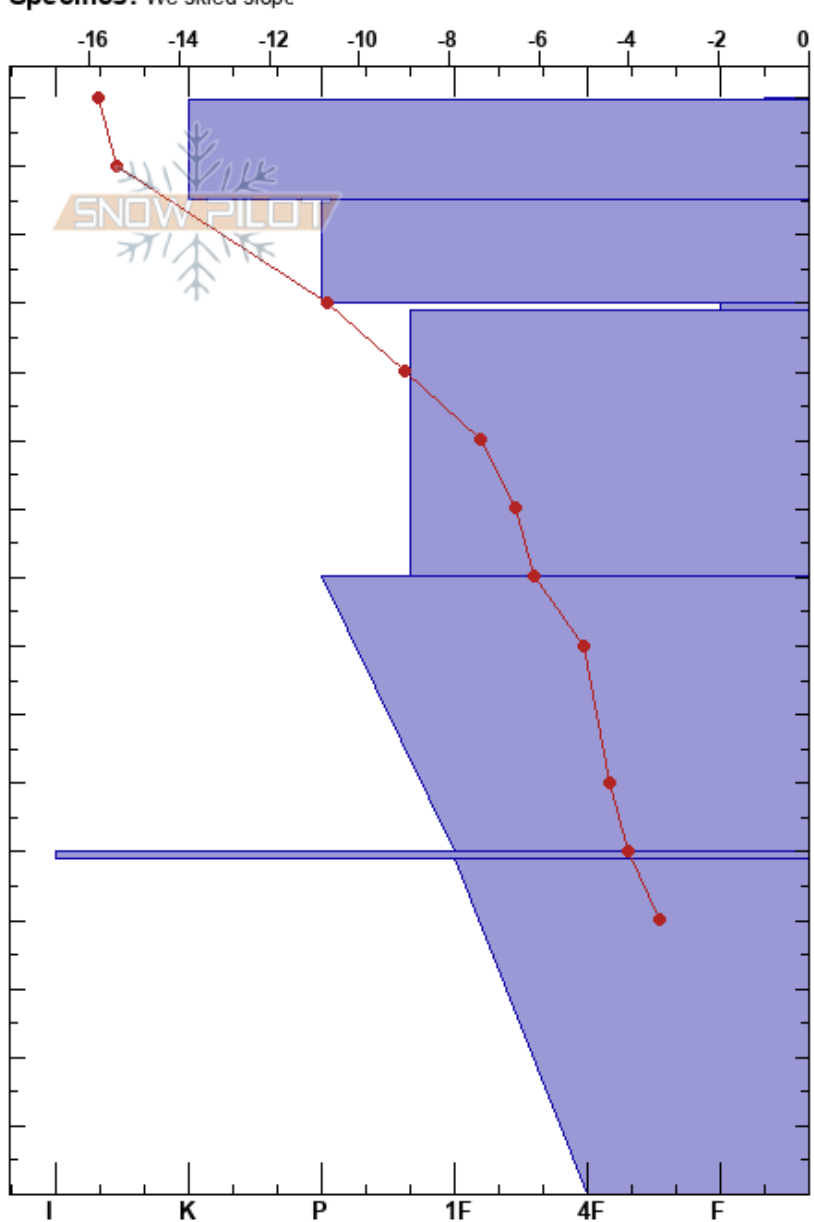

Telemark Left Side
 Kachina Peaks
 AZ
 Elevation: 11500 ft
 Aspect: N
 Specifics: We skied slope

Tanner Porter
 01/09/2022 - 12:00pm
 Co-ord: 35.32467N, -111.66128E
 Slope Angle: 37°
 Wind Loading: previous

Stability: **HS:160**
 Air Temperature: -4°C
 Sky Cover: CLR
 Precipitation: NO
 Wind: Calm

PF:30 130-129cm:Problematic layer
PS:5

Form	Crystal		ρ kg/m ³	Stability tests & Layer comments
	Size	Moisture		
∇				
∇	2-5			
⬤ (•)	0.1 (0.3)			
⬤	0.1			
/	0.5-1			← STM @130cm ← CT22, RP @130cm ← PST65/100 (Arr) @130cm
⬤	0.1			
•	0.1-0.3			
-				