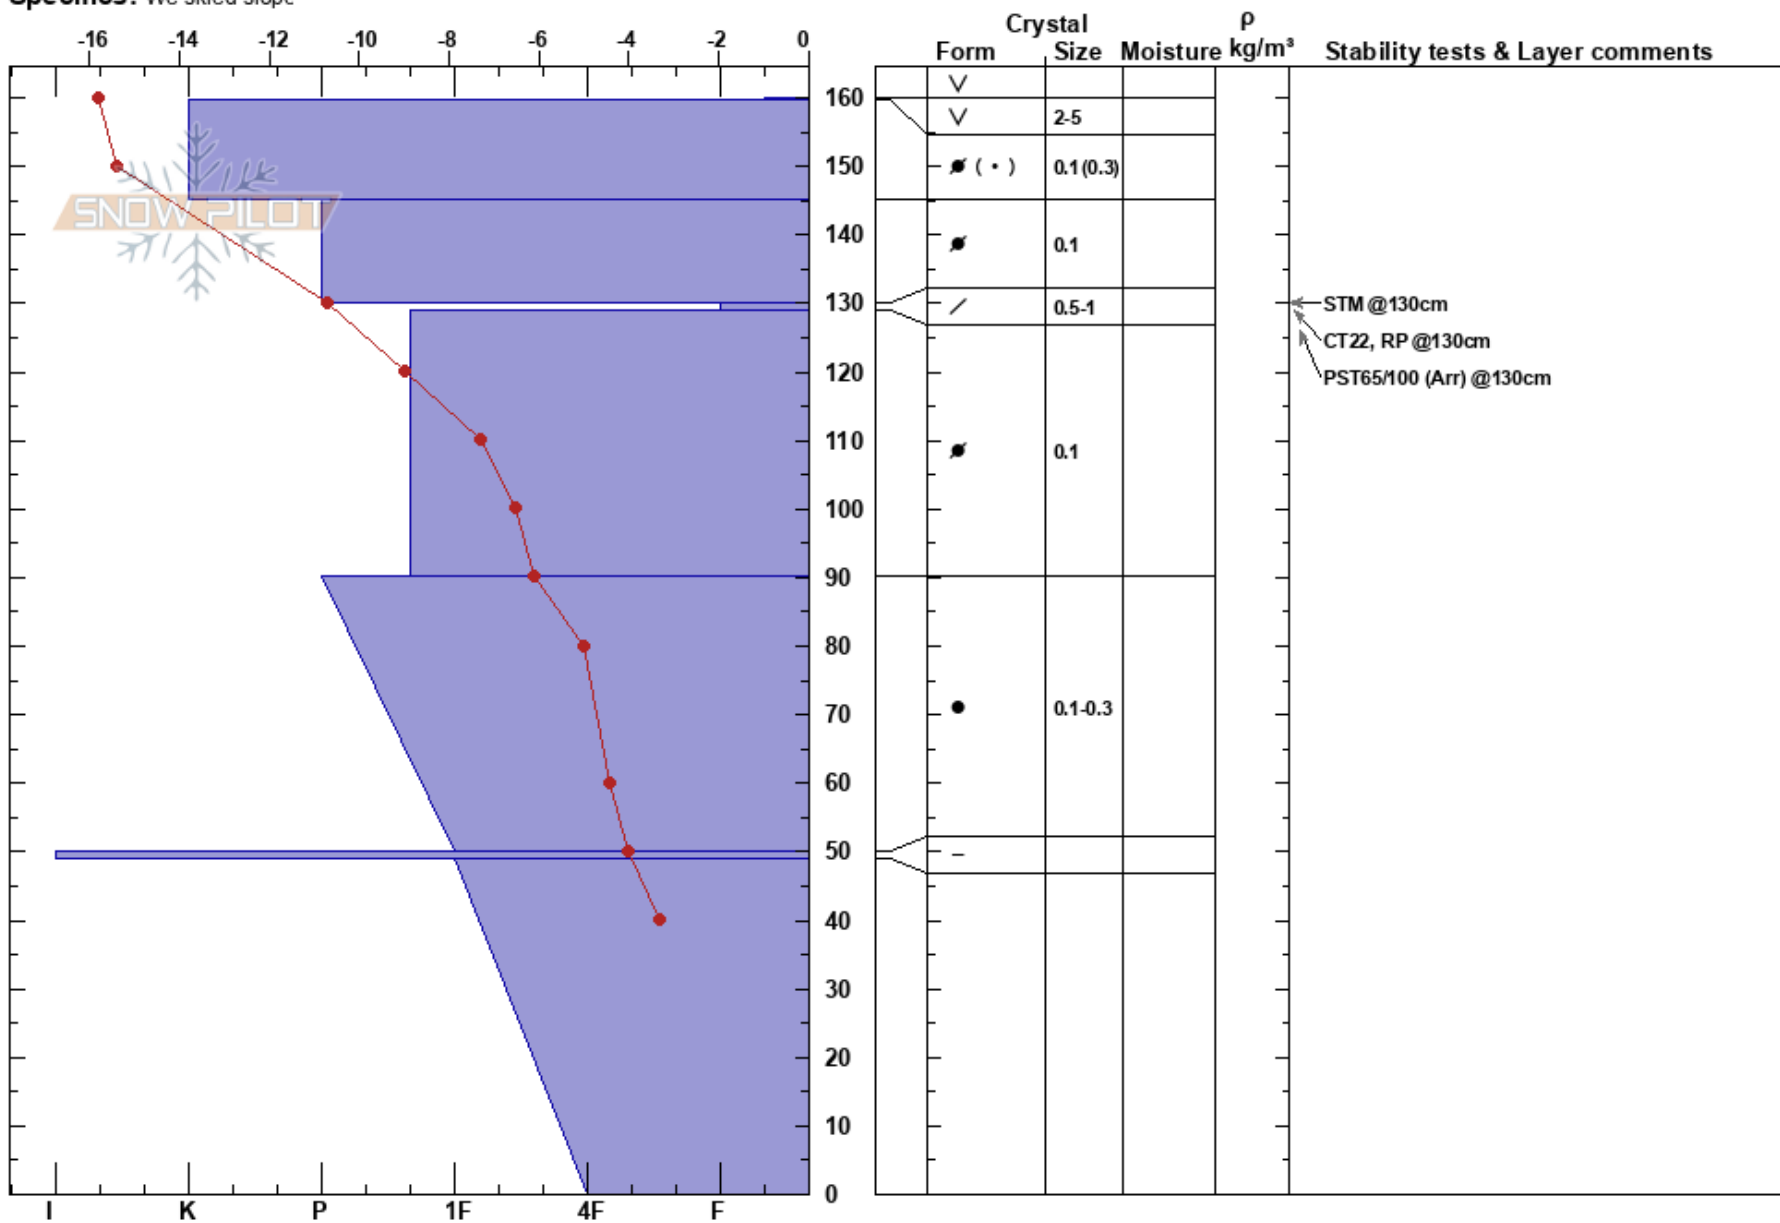

Telemark Left Side
 Kachina Peaks
 AZ
 Elevation: 11500 ft
 Aspect: N
 Specifics: We skied slope

Tanner Porter
 01/09/2022 - 12:00pm
 Co-ord: 35.32467N, -111.66128E
 Slope Angle: 37°
 Wind Loading: previous

Stability: HS:160
 Air Temperature: -4°C
 Sky Cover: CLR
 Precipitation: NO
 Wind: Calm

Layer Notes:
 PF:30 130-129cm:Problematic layer
 PS:5

Notes: