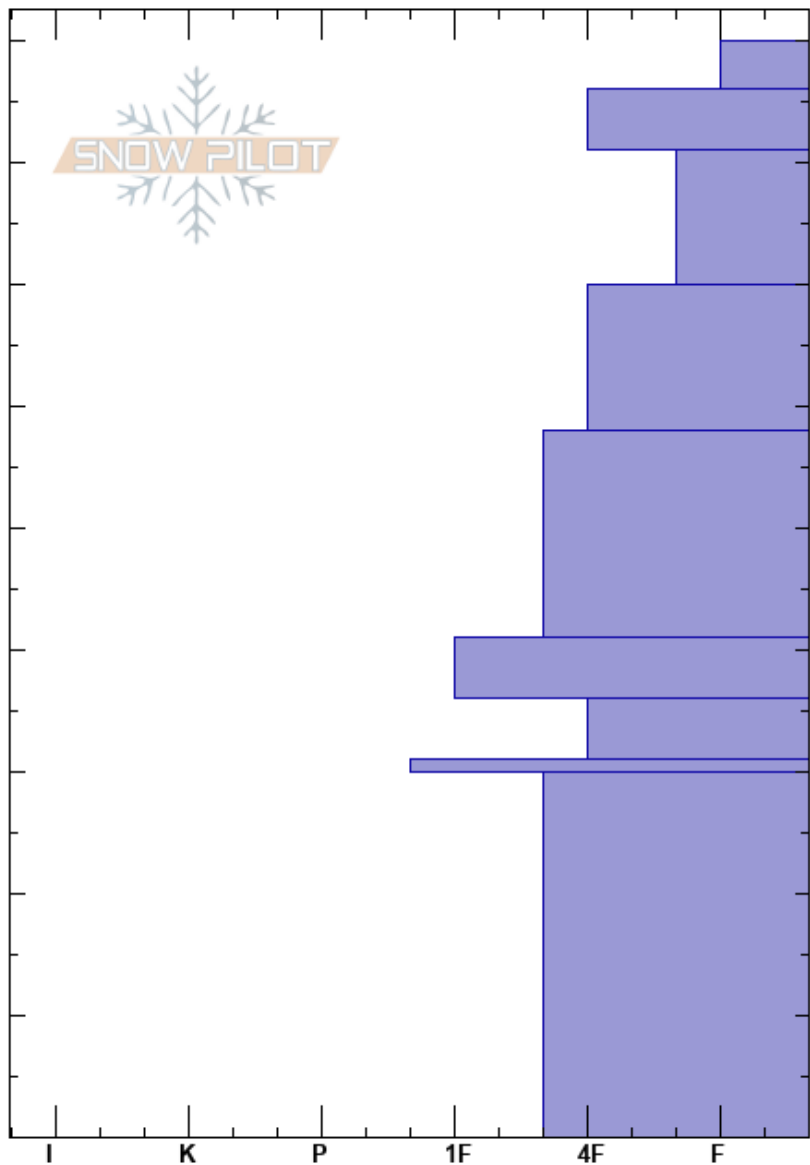

Beehive Basin
 Madison Range-N
 MT
 Elevation: 9200 ft
 Aspect: 50°
 Specifics: We skied slope

Eric Knoff
 11/18/2017 - 12:30am
 Co-ord:
 Slope Angle: 30°
 Wind Loading: no

Stability: Good
 Air Temperature: -6°C
 Sky Cover: FEW
 Precipitation: NO
 Wind: W Calm

HS:90
 36-31cm: Problematic layer

Depth (cm)	Crystal		Moisture	ρ kg/m ³	Stability tests & Layer comments
	Form	Size			
90	+				
85	•				
80	/				
75	/				
70					← CT10, Q2 @71cm ← ECTN8 @71cm
65					
60					
55	•				
50					
45	•				
40					← ECTN22 @36cm
35	⊖	1-2			← PST35/100 (SF) @36cm
30	■				
25					
20					
15	⊖ (■)				
10					
5					
0					

Notes: CPST 21/100 end @ 36 cm's