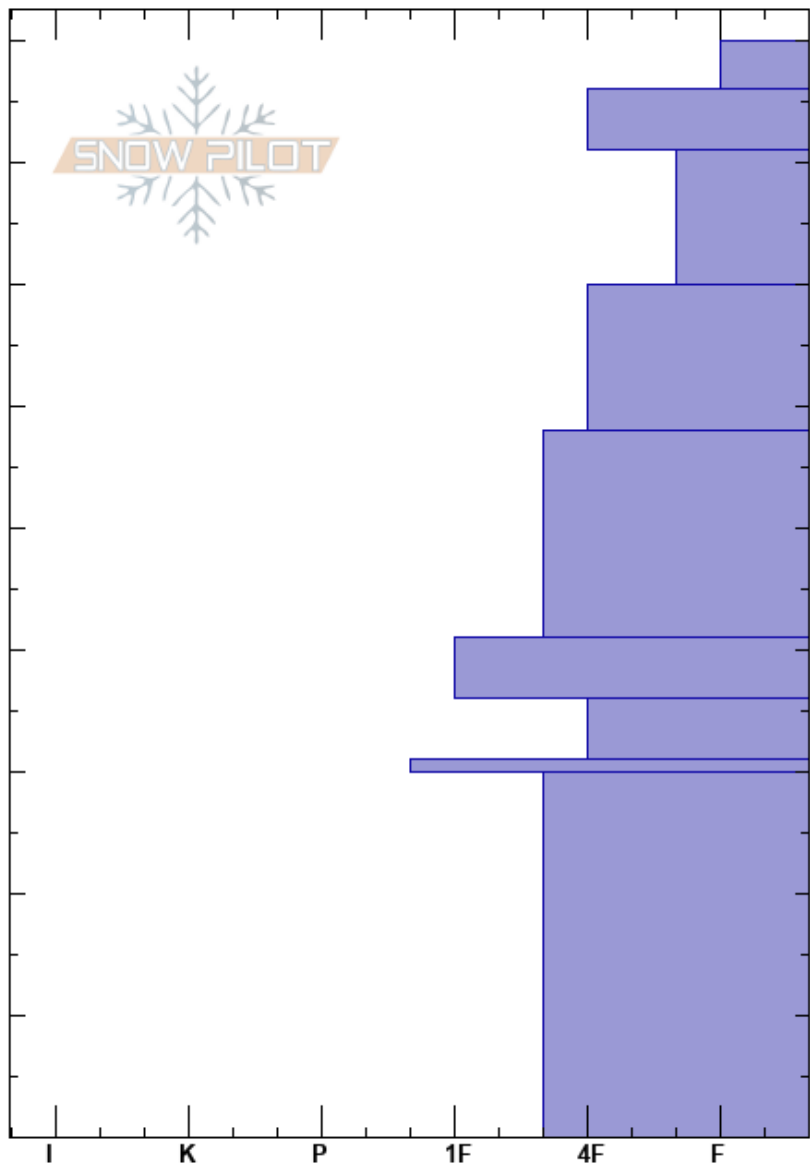

Beehive Basin
 Madison Range-N
 MT
 Elevation: 9200 ft
 Aspect: 50°
 Specifics: We skied slope

Eric Knoff
 11/18/2017 - 12:30am
 Co-ord:
 Slope Angle: 30°
 Wind Loading: no

Stability: Good
 Air Temperature: -6°C
 Sky Cover: FEW
 Precipitation: NO
 Wind: W Calm

HS:90
 36-31cm: Problematic layer

Depth (cm)	Crystal		Moisture	ρ kg/m ³	Stability tests & Layer comments
	Form	Size			
90	+				
80	•				
70	/				CT10, Q2 @71cm ECTN8 @71cm
60	/				
50	•				
40	•				ECTN22 @36cm
36	⊖	1-2			PST35/100 (SF) @36cm
30	■				
20					
10	⊖ (■)				
0					

Notes: CPST 21/100 end @ 36 cm's